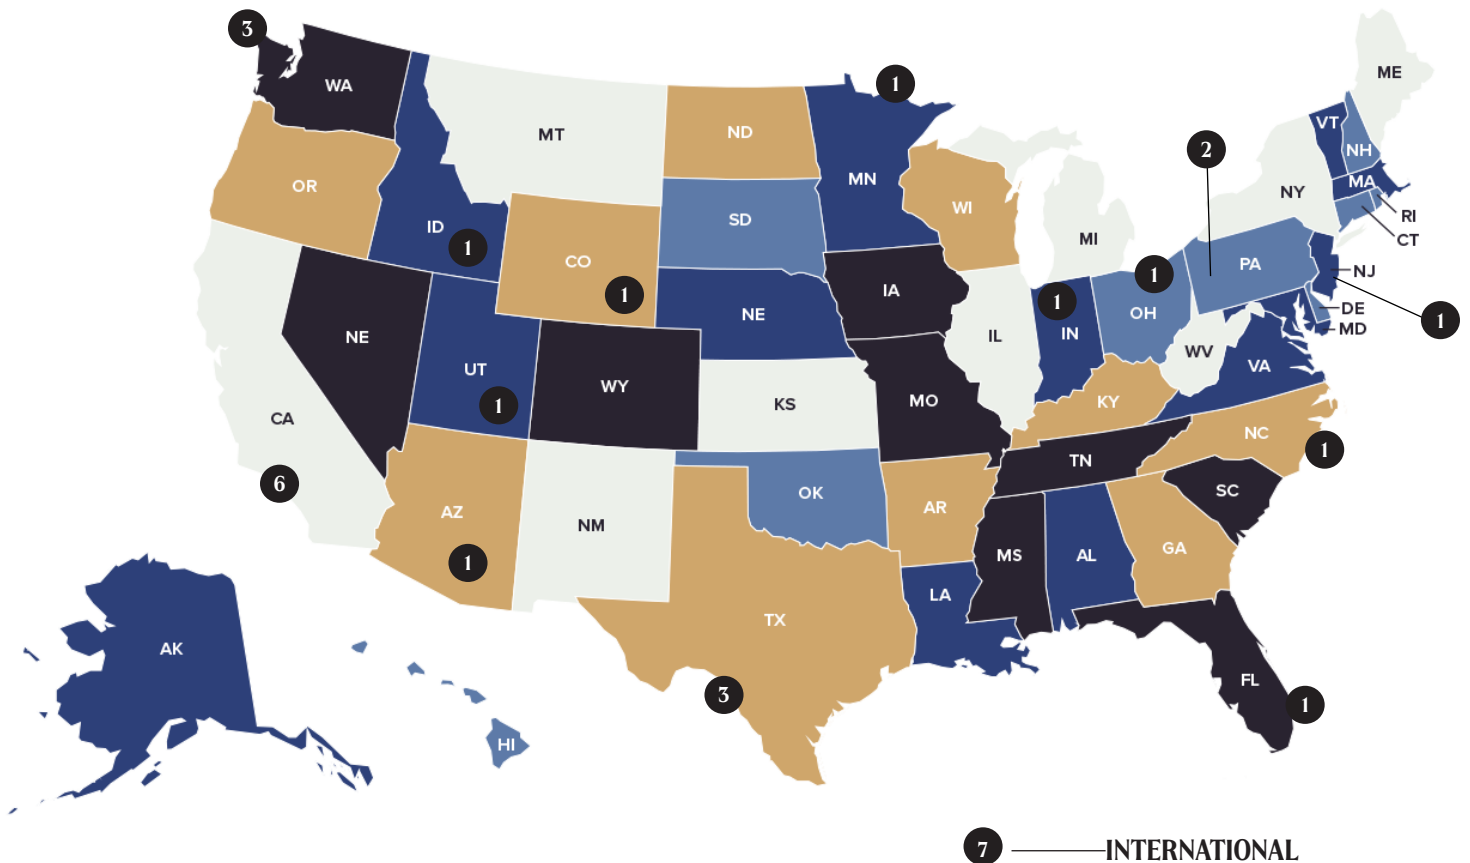

HEADSHOT ROSTER

45-DAY

SEI

ON LOAN

HOMETOWN BREAKDOWN

INTERNATIONAL 7

Ana-Maria Crnogorčević	Steffisburg, Switzerland
Jess Fishlock	Cardiff, Wales
Hanna Glas	Sundsvall, Sweden
Angharad James-Turner	Harverfordwest, Wales
Jordyn Huitema	Chilliwack, Canada
Ji So-Yun*	Seoul, South Korea
Nérilia Mondesir	Quartier-Morin, Haiti