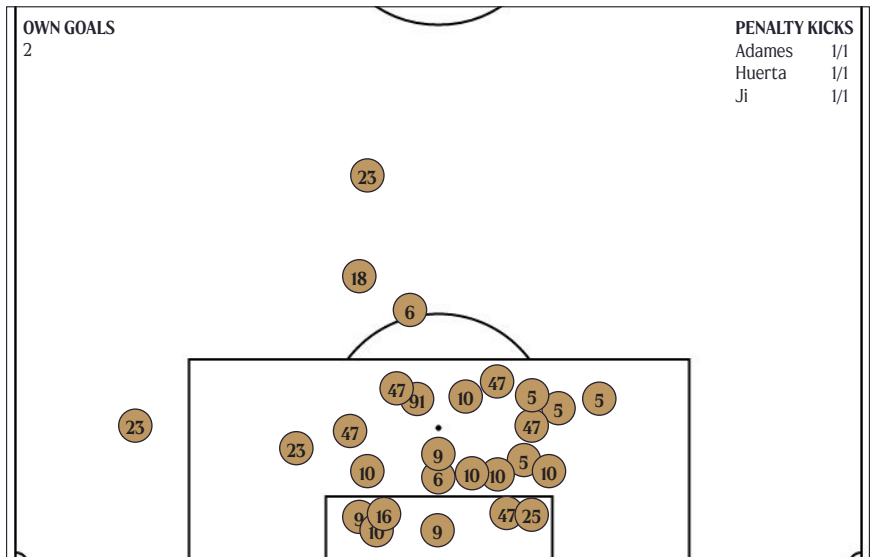

2025 GOAL STATS

GOALS SCORED BY MINUTE

GOALS CONCEDED BY MINUTE

MISCELLANEOUS GOAL STATS

Earliest Goal	Fishlock (3'), August 18 vs. CHI
.....	Adames (3'), August 10 at POR
Earliest Goal Conceded	A. Thompson (8'), March 30 at LA
Latest Goal	Adames (PK - 90+1'), June 21 at UTA
Latest Goal Conceded	Naeher (90+9'), August 18 vs. CHI
Game-Winning Goal After 75'	Fishlock (90'), September 16 vs. LOU
Game-Tying Goal After 75'	Bugg (79'), November 2 at ORL
Multi-Goal Games	Adames, June 21 at UTA
Multi-Assist Games	Ji, June 21 at UTA
Goal and Assist Games	Huitema, August 18 vs. CHI
.....	Fishlock, August 10 at POR
.....	Dahlien/Ji, June 21 at UTA

GOALS SCORED WHERE

Right Foot	14
Left Foot	12
Head	4
Body	0
Own Goal	2
Free Kick	0
Penalty Kick	3
Inside the Box	25
Outside the Box	4

GOAL SCORERS

Emeri Adames	6
Jess Fishlock	6
Maddie Dahlien	4
Jordyn Bugg	3
Jordyn Huitema	3
Lynn Biyendolo	2
Ji So-Yun	2
Shae Holmes	1
Sofia Huerta	1
Ainsley McCammon	1
Sally Menti	1

GOAL CHART