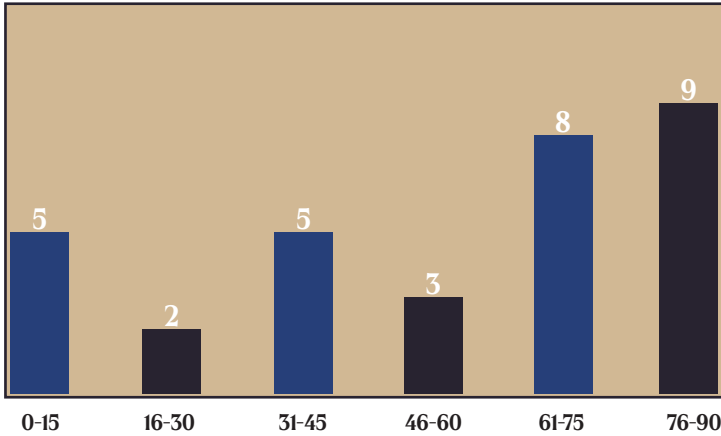

2025 GOAL STATS

GOALS SCORED BY MINUTE