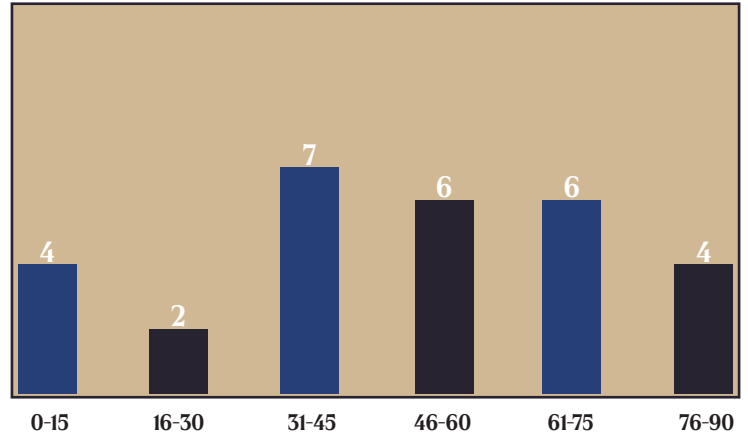

GOALS CONCEDED BY MINUTE