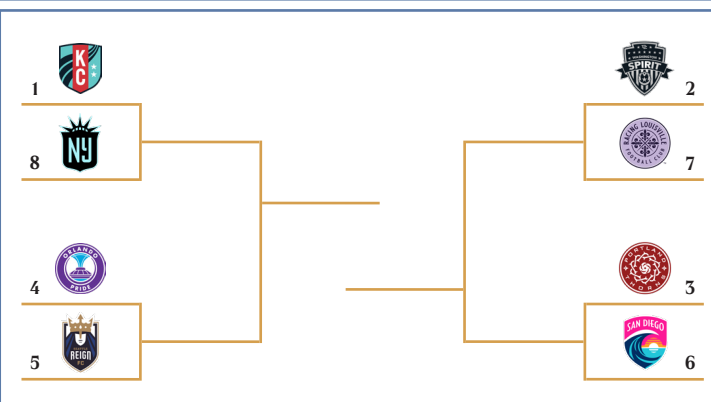

TABLE OF CONTENTS

Seattle Reign FC Schedules.....	3
Reign FC Playoff History.....	5
2025 Storylines.....	6
Player Profiles.....	7
Head-to-Head Comparisons.....	9
Stats and Rankings.....	10
Milestone & Record Tracker.....	15
NWSL Honors.....	17
First Team Staff Directory.....	18
Rosters (Headshots/Alphabetical/Numerical).....	24
Recent Transactions.....	30
Player Bios.....	31
General Information.....	41

NWSL STANDINGS

Rank	Team	PTS	GP	W	L	D	GF	GA	GD
1	Kansas City Current	65	26	21	3	2	49	13	36
2	Washington Spirit	44	26	12	6	8	42	33	9
3	Portland Thorns FC	40	26	11	8	7	36	29	7
4	Orlando Pride	40	26	11	8	7	33	27	6
5	Seattle Reign FC	39	26	10	7	9	32	29	3
6	San Diego Wave FC	37	26	10	9	7	41	34	7
7	Racing Louisville FC	37	26	10	9	7	35	38	-3
8	NJ/NY Gotham FC	36	26	9	8	9	35	25	10
9	North Carolina Courage	35	26	9	9	8	37	39	-2
10	Houston Dash	30	26	8	12	6	27	39	-12
11	Angel City FC	27	26	7	13	6	31	41	-10
12	Utah Royals FC	25	26	6	13	7	28	42	-14
13	Bay FC	20	26	4	14	8	26	41	-15
14	Chicago Stars FC	20	26	3	12	11	32	54	-22

NWSL SCHEDULE: QUARTERFINALS

Friday, November 7	Time (PT)
Orlando Pride vs. Seattle Reign FC	5:00 p.m.
Saturday, November 8	Time (PT)
Washington Spirit vs. Racing Louisville FC	9:00 a.m.
Sunday, November 9	Time (PT)
Kansas City Current vs. NJ/NY Gotham FC	9:30 a.m.
Portland Thorns FC vs. San Diego Wave FC	12:00 p.m.

Ryan Perez, Director, Communications
e: RyanP@ReignFC.com • p: (808) 212-4018

Sarah Kaino, Media Assistant
e: SarahK@ReignFC.com