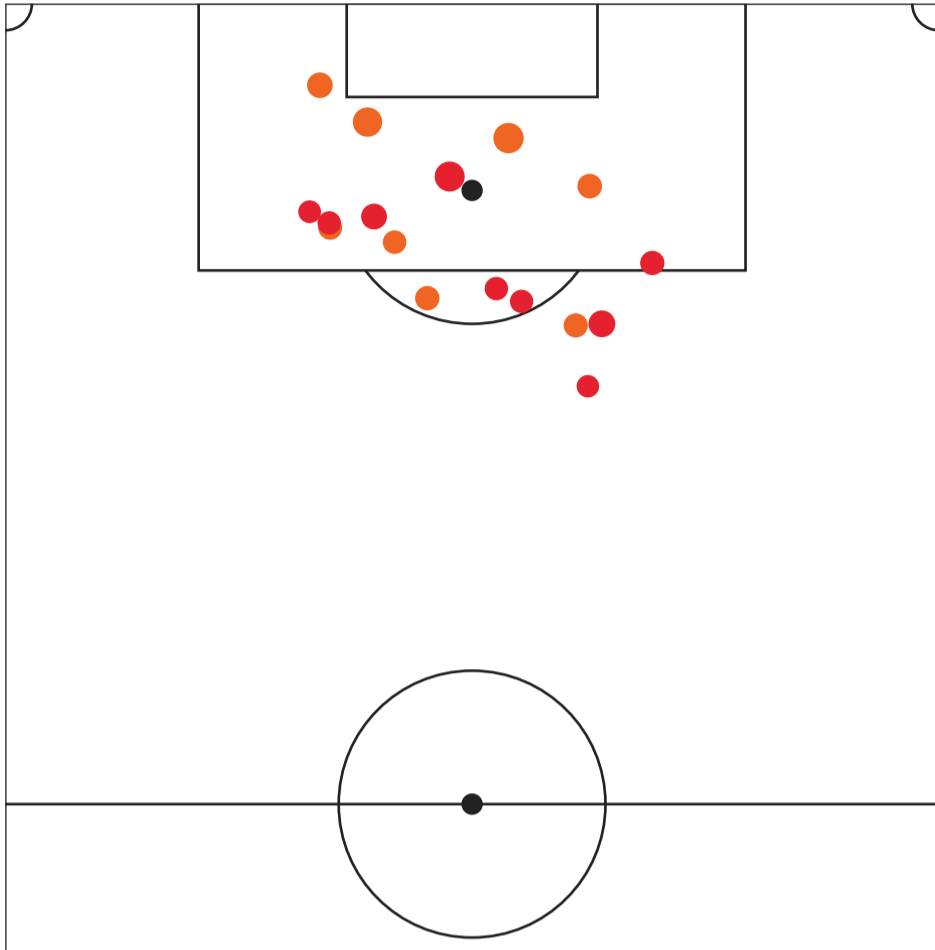

EXPECTED GOALS

ORLANDO PRIDE VS SEATTLE REIGN

Seattle Reign Expected Goals

SEATTLE REIGN XG		
#	Player	xG
2	Maddie Mercado	0.23
18	Sally Menti	0.21
9	Jordyn Huitema	0.20
5	Maddie Dahlien	0.16
11	Sofia Huerta	0.12
16	Ainsley McCammon	0.10
30	Nérilia Mondésir	0.09
47	Emeri Adames	0.05
10	Jess Fishlock	0.04
20	Samantha Meza	0.02

○ ○ ○ Probability   ● Goal   ● On Target   ● Off Target

Note: Some shots may have been taken from the same location.