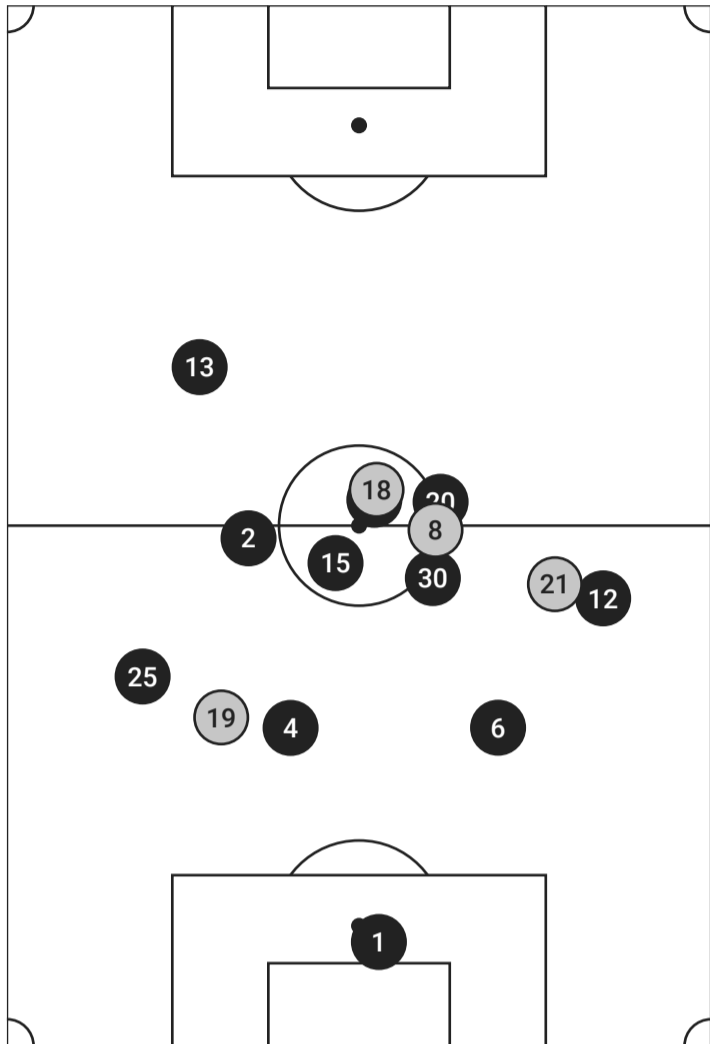

AVERAGE POSITIONS & TOUCHES

ORLANDO PRIDE VS SEATTLE REIGN

Orlando Pride Average Positions & Touches

ORLANDO PRIDE TOUCHES		
#	Player	Touches
6	Emily Sams	66
15	Angelina	58
10	Marta	57
25	Kerry Abello	51
30	Ally Lemos	49
12	Cori Dyke	45
2	Haley McCutcheon	44
1	Anna Moorhouse	41
13	Jacqueline Ovalle	41
4	Rafaelle	40
21	Oihane Hernández	21
20	Julie Doyle	17
8	Luana	8
18	Simone Charley	8
19	Carson Pickett	3