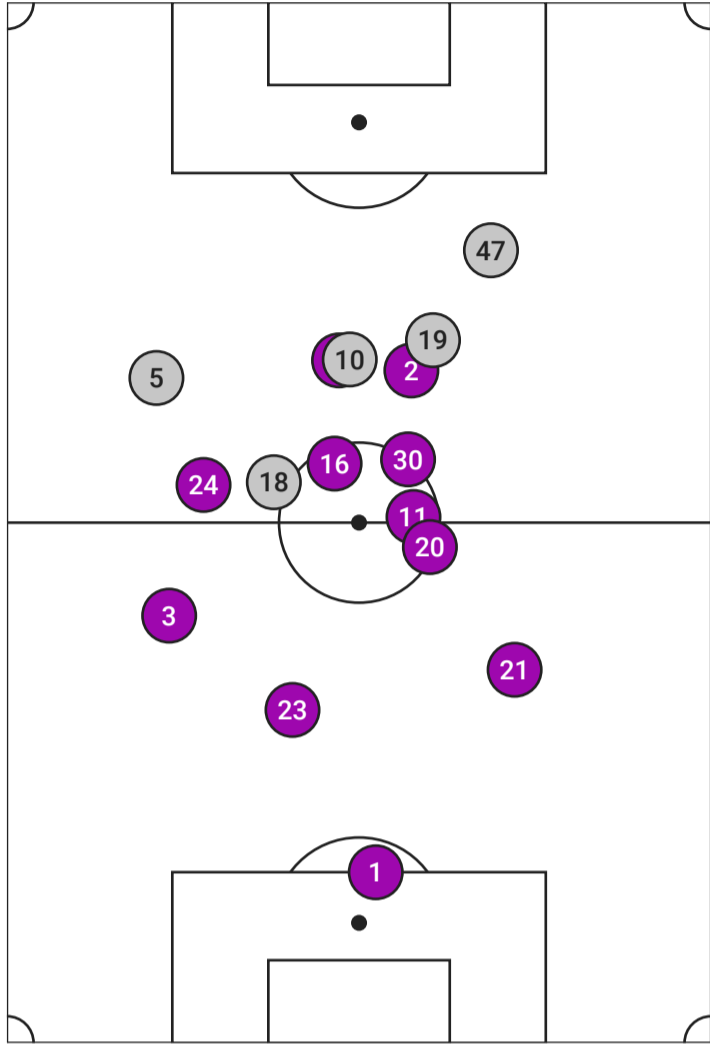

AVERAGE POSITIONS & TOUCHES

ORLANDO PRIDE VS SEATTLE REIGN

Seattle Reign Average Positions & Touches

SEATTLE REIGN TOUCHES		
#	Player	Touches
11	Sofia Huerta	88
21	Phoebe McClernon	79
20	Samantha Meza	68
23	Jordyn Bugg	56
1	Claudia Dickey	54
2	Maddie Mercado	39
30	Nérlia Mondésir	36
16	Ainsley McCammon	30
24	Madison Curry	24
3	Lauren Barnes	23
9	Jordyn Huitema	21
5	Maddie Dahlien	21
10	Jess Fishlock	16
18	Sally Menti	13
47	Emeri Adames	8
19	Mia Fishel	3