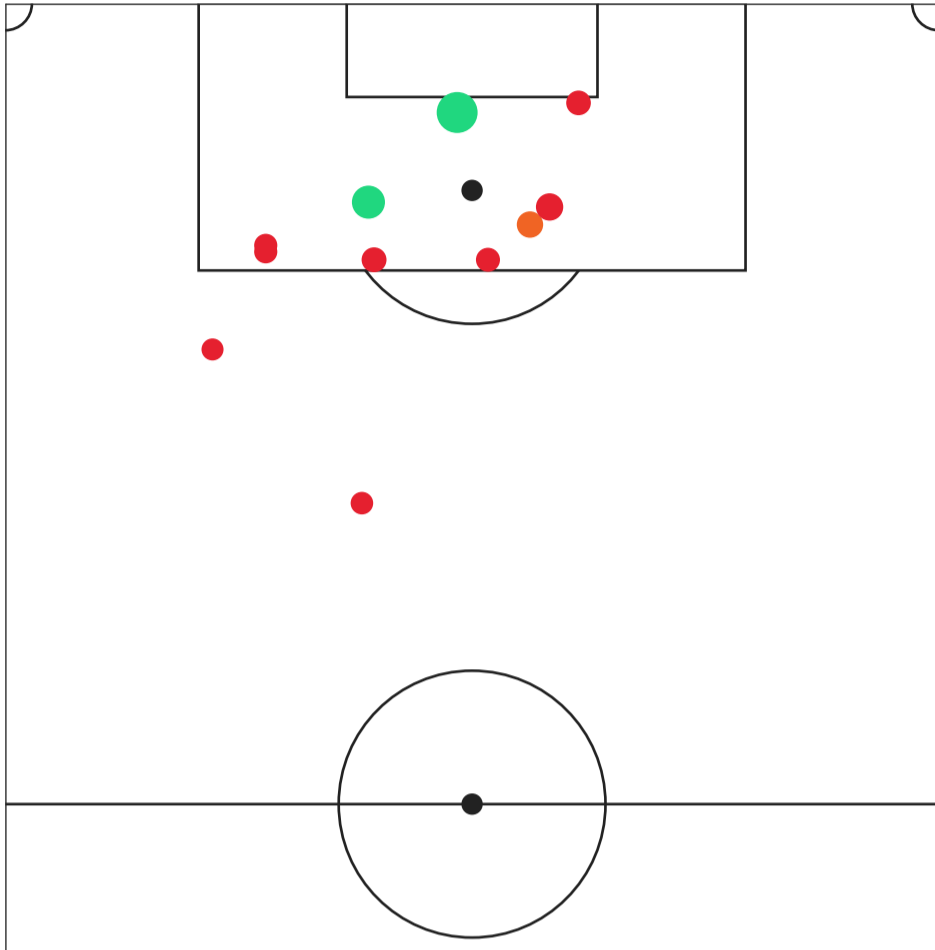

○ ○ ○ Probability ● Goal ● On Target ● Off Target

Note: Some shots may have been taken from the same location.

EXPECTED GOALS

PORTLAND THORNS VS SEATTLE REIGN

Seattle Reign Expected Goals

SEATTLE REIGN XG		
#	Player	xG
10	Jess Fishlock	0.48
47	Emeri Adames	0.35
24	Madison Curry	0.11
18	Sally Menti	0.07
9	Jordyn Huitema	0.05
5	Maddie Dahlien	0.01

○ ○ ○ Probability
 ● Goal
 ● On Target
 ● Off Target

Note: Some shots may have been taken from the same location.

AVERAGE POSITIONS & TOUCHES

PORTLAND THORNS VS SEATTLE REIGN

Portland Thorns Average Positions & Touches