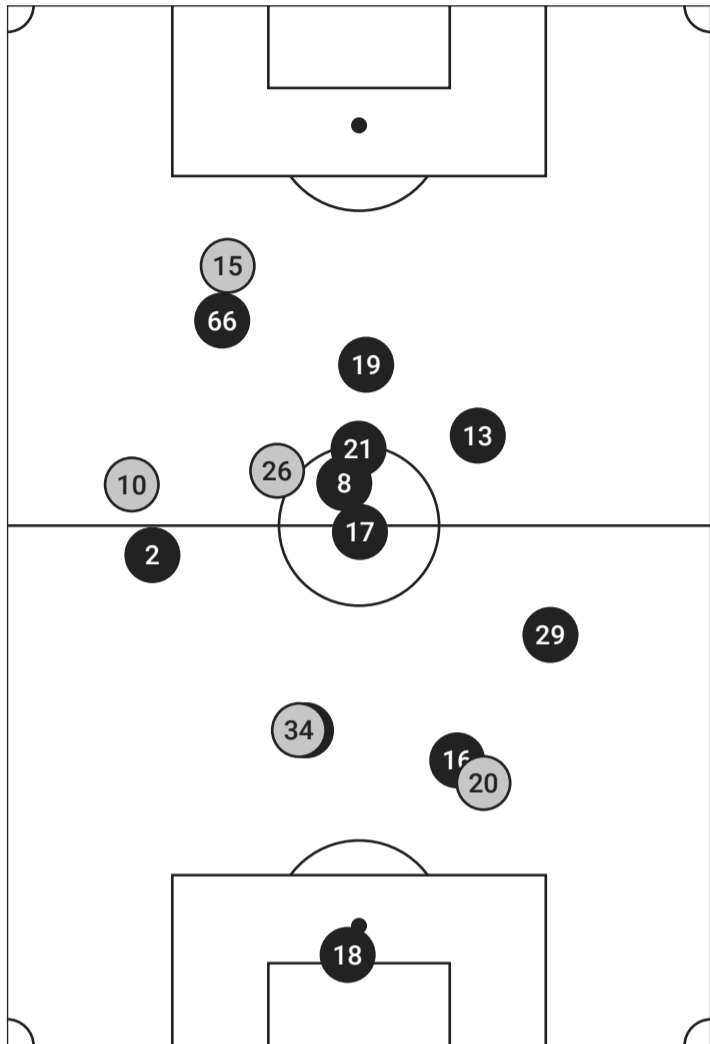

○ ○ ○ Probability ● Goal ● On Target ● Off Target

Note: Some shots may have been taken from the same location.

EXPECTED GOALS

PORTLAND THORNS VS SEATTLE REIGN

Seattle Reign Expected Goals

SEATTLE REIGN XG		
#	Player	xG
10	Jess Fishlock	0.48
47	Emeri Adames	0.35
24	Madison Curry	0.11
18	Sally Menti	0.07
9	Jordyn Huitema	0.05
5	Maddie Dahlien	0.01

○ ○ ○ Probability
 ● Goal
 ● On Target
 ● Off Target

Note: Some shots may have been taken from the same location.

AVERAGE POSITIONS & TOUCHES

PORTLAND THORNS VS SEATTLE REIGN

Portland Thorns Average Positions & Touches