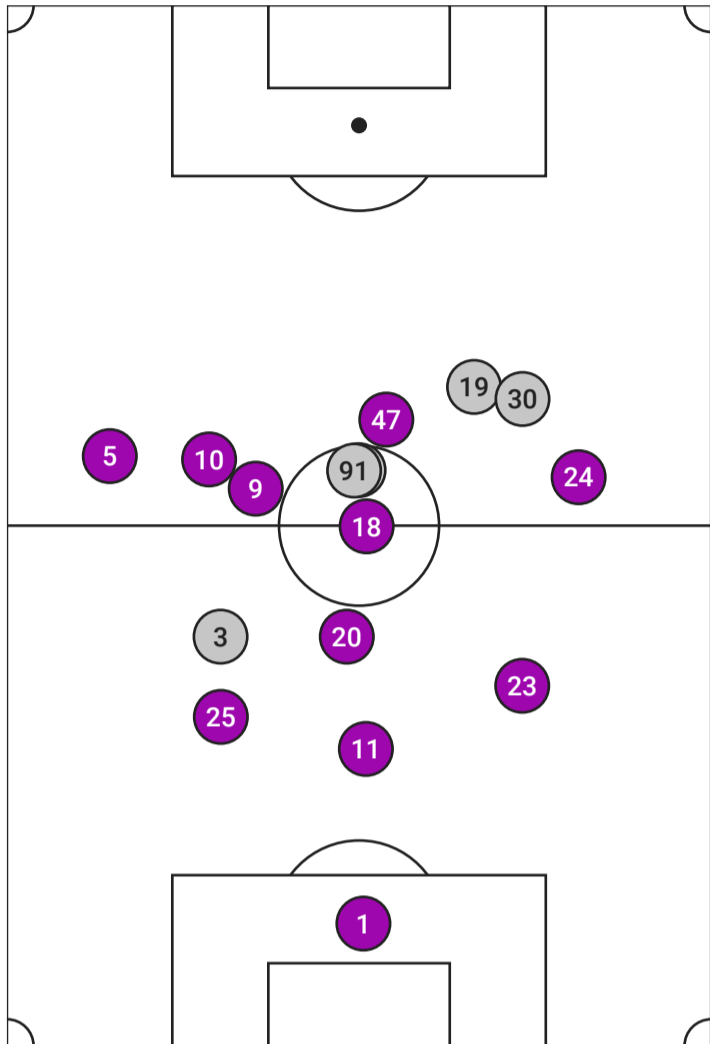

○ ○ ○ Probability ● Goal ● On Target ● Off Target

Note: Some shots may have been taken from the same location.

EXPECTED GOALS

PORTLAND THORNS VS SEATTLE REIGN

Seattle Reign Expected Goals

SEATTLE REIGN XG		
#	Player	xG
10	Jess Fishlock	0.48
47	Emeri Adames	0.35
24	Madison Curry	0.11
18	Sally Menti	0.07
9	Jordyn Huitema	0.05
5	Maddie Dahlien	0.01

○ ○ ○ Probability
 ● Goal
 ● On Target
 ● Off Target

Note: Some shots may have been taken from the same location.

AVERAGE POSITIONS & TOUCHES

PORTLAND THORNS VS SEATTLE REIGN

Portland Thorns Average Positions & Touches

AVERAGE POSITIONS & TOUCHES

PORTLAND THORNS VS SEATTLE REIGN

Seattle Reign Average Positions & Touches

SEATTLE REIGN TOUCHES		
#	Player	Touches
11	Sofia Huerta	120
25	Shae Holmes	79
1	Claudia Dickey	70
20	Samantha Meza	50
23	Jordyn Bugg	43
47	Emeri Adames	39
18	Sally Menti	36
24	Madison Curry	35
3	Lauren Barnes	32
10	Jess Fishlock	28
9	Jordyn Huitema	26
5	Maddie Dahlien	20
91	Ji So-Yun	15
6	Lynn Biyendolo	10
30	Nérilia Mondésir	10
19	Mia Fishel	5