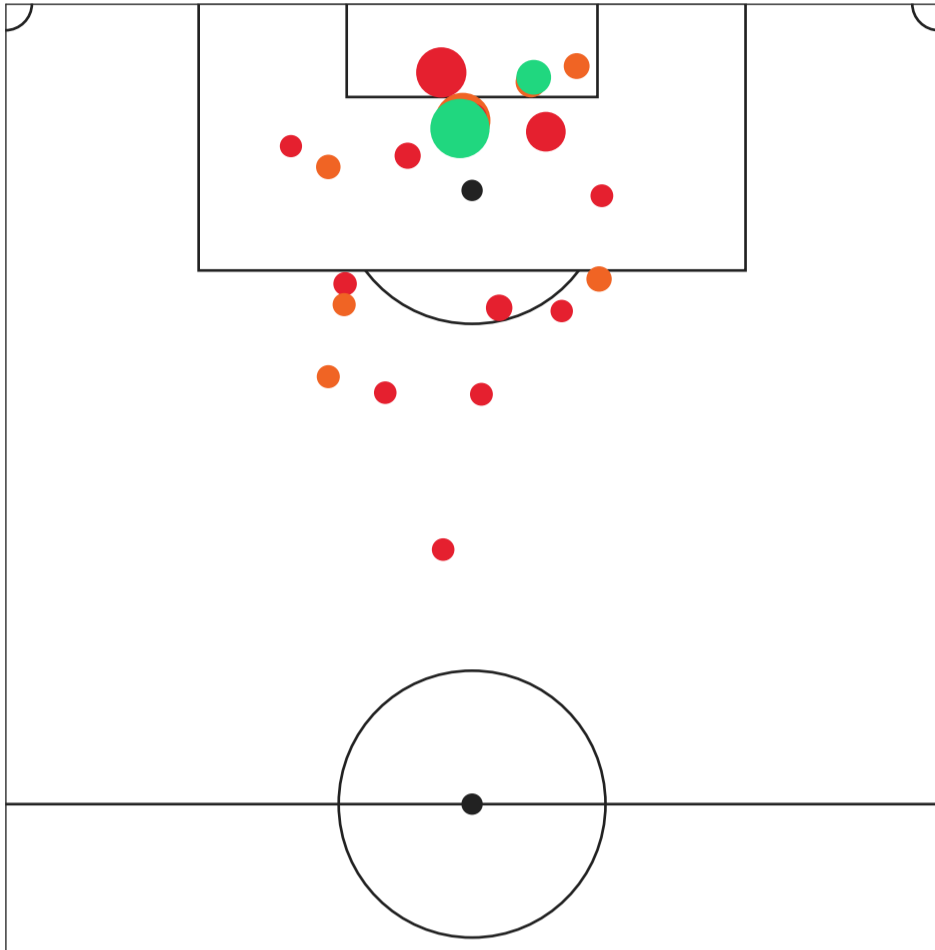

EXPECTED GOALS

PORTLAND THORNS VS SEATTLE REIGN

Portland Thorns Expected Goals

PORTLAND THORNS XG		
#	Player	xG
19	Pietra Tordin	1.67
8	Hina Sugita	1.12
17	Sam Coffey	0.76
66	Reilyn Turner	0.34
2	Reyna Reyes	0.25
5	Isabella Obaze	0.12
15	Payton Linnehan	0.05
13	Olivia Moultrie	0.05

○ ○ ○ Probability   ● Goal   ● On Target   ● Off Target

Note: Some shots may have been taken from the same location.