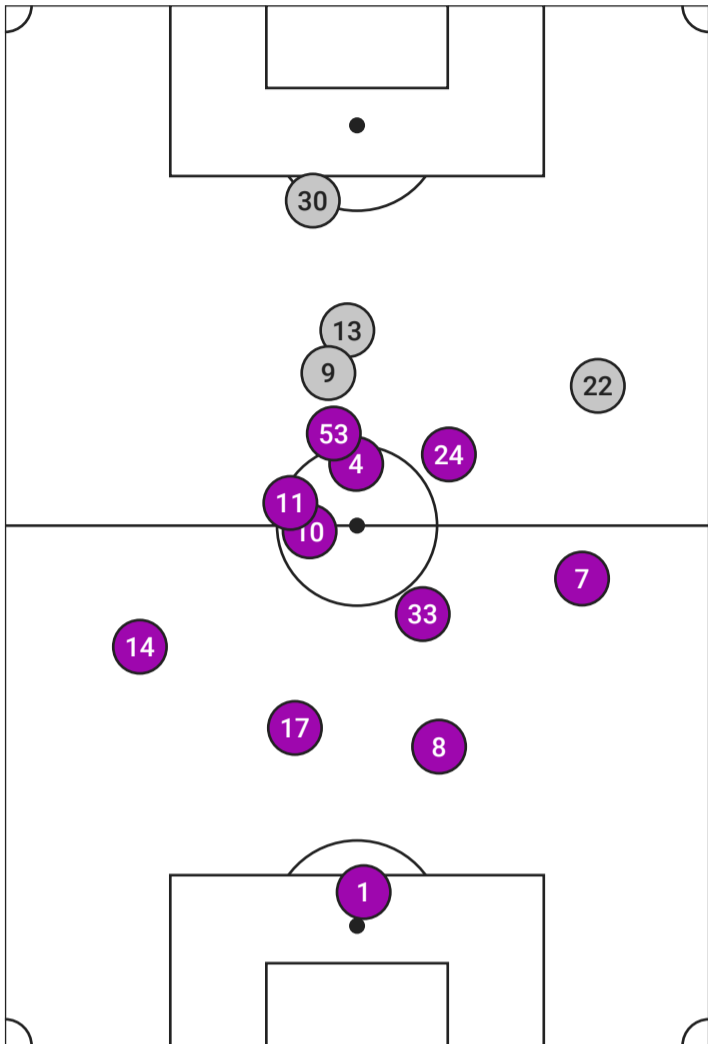

AVERAGE POSITIONS & TOUCHES

SEATTLE REIGN VS UTAH ROYALS

Utah Royals Average Positions & Touches

UTAH ROYALS TOUCHES		
#	Player	Touches
14	Nuria Rábano	67
17	Ana Tejada	67
8	Kate Del Fava	63
10	Claudia Zornoza	57
1	Mandy McGlynn	51
11	Mina Tanaka	47
4	Paige Monaghan	43
7	Janni Thomsen	41
33	Aria Nagai	36
24	Cloé Lacasse	28
53	Bianca St-Georges	27
9	Lara Prasnikar	16
22	Dana Foederer	10
13	Brecken Mozingo	7
30	Aisha Solórzano	5