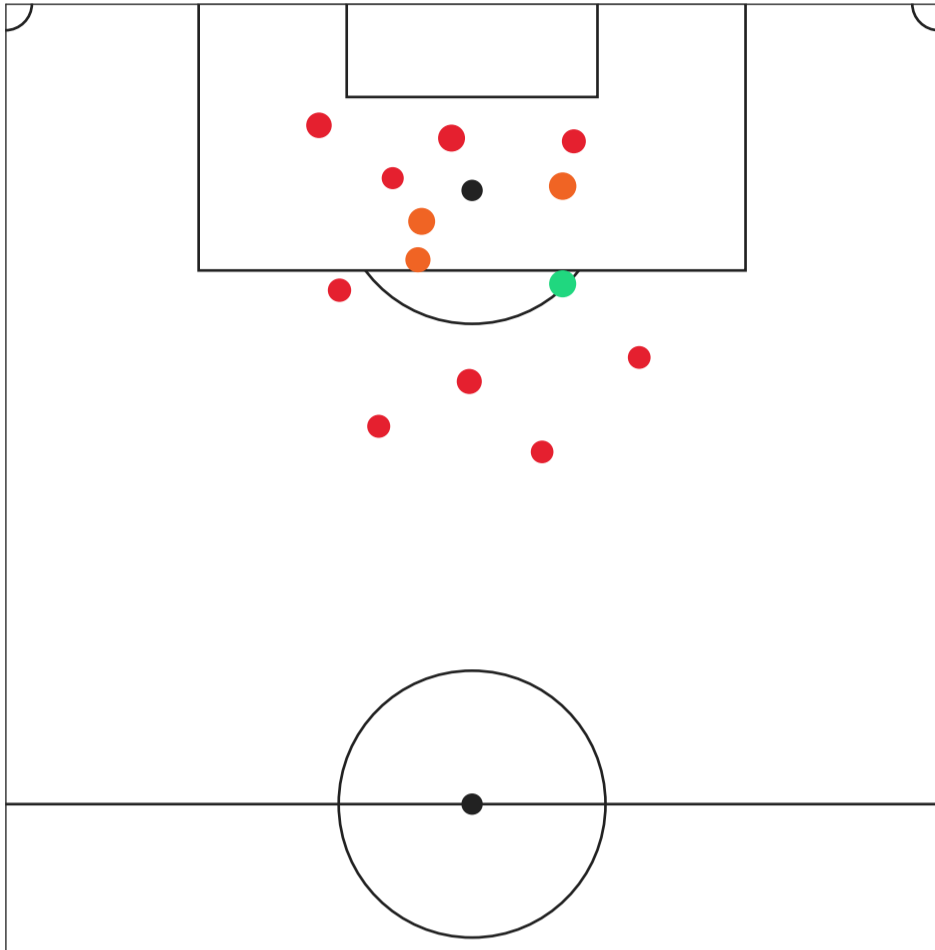

○ ○ ○ Probability ● Goal ● On Target ● Off Target

Note: Some shots may have been taken from the same location.

EXPECTED GOALS

SEATTLE REIGN VS UTAH ROYALS

Utah Royals Expected Goals

UTAH ROYALS XG		
#	Player	xG
53	Bianca St-Georges	0.36
4	Paige Monaghan	0.16
24	Cloé Lacasse	0.14
9	Lara Prasnikar	0.07
10	Claudia Zornoza	0.06
11	Mina Tanaka	0.03
8	Kate Del Fava	0.01

○ ○ ○ Probability ● Goal ● On Target ● Off Target

Note: Some shots may have been taken from the same location.

AVERAGE POSITIONS & TOUCHES

SEATTLE REIGN VS UTAH ROYALS

Seattle Reign Average Positions & Touches