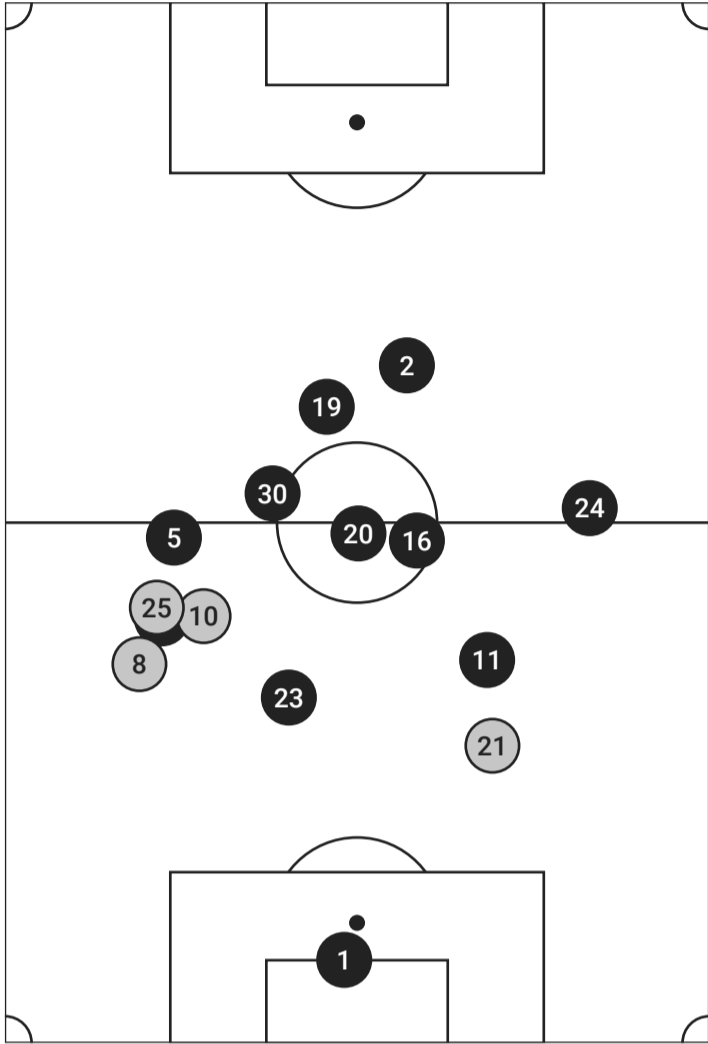

○ ○ ○ Probability ● Goal ● On Target ● Off Target

Note: Some shots may have been taken from the same location.

EXPECTED GOALS

SEATTLE REIGN VS UTAH ROYALS

Utah Royals Expected Goals

UTAH ROYALS XG		
#	Player	xG
53	Bianca St-Georges	0.36
4	Paige Monaghan	0.16
24	Cloé Lacasse	0.14
9	Lara Prasnikar	0.07
10	Claudia Zornoza	0.06
11	Mina Tanaka	0.03
8	Kate Del Fava	0.01

○ ○ ○ Probability ● Goal ● On Target ● Off Target

Note: Some shots may have been taken from the same location.

AVERAGE POSITIONS & TOUCHES

SEATTLE REIGN VS UTAH ROYALS

Seattle Reign Average Positions & Touches