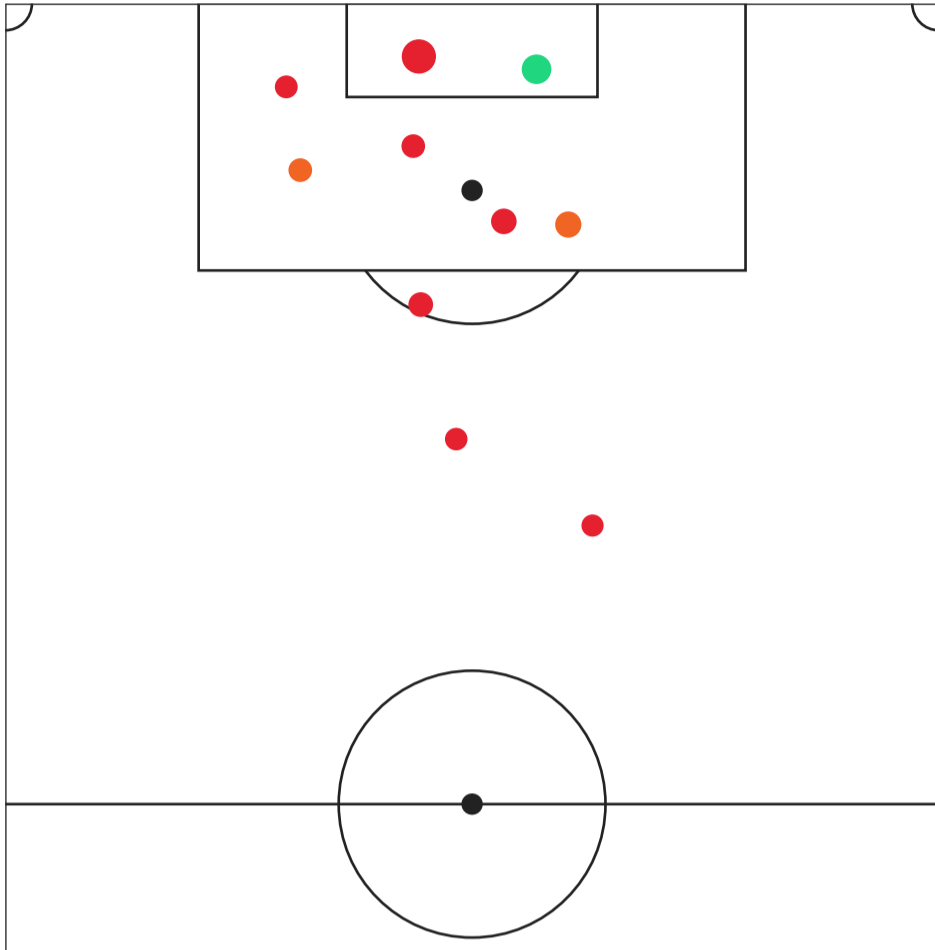

CROSSES ATTEMPTED	
Nuria Rábano	4
Janni Thomsen	3
Paige Monaghan	3
Cloé Lacasse	2
Claudia Zornoza	1

SUCCESSFUL DRIBBLES	
Nuria Rábano	1
Ana Tejada	1
Claudia Zornoza	1
Paige Monaghan	1
Mina Tanaka	1

TACKLES WON	
Nuria Rábano	3
Janni Thomsen	1
Aria Nagai	1
Paige Monaghan	1
Cloé Lacasse	1

RECOVERIES	
Paige Monaghan	9
Nuria Rábano	8
Kate Del Fava	7
Mandy McGlynn	6
Cloé Lacasse	6

EXPECTED GOALS

SEATTLE REIGN VS UTAH ROYALS

Seattle Reign Expected Goals

SEATTLE REIGN XG		
#	Player	xG
11	Sofia Huerta	0.73
19	Mia Fishel	0.26
2	Maddie Mercado	0.22
16	Ainsley McCammon	0.15
10	Jess Fishlock	0.08
5	Maddie Dahlien	0.04
20	Samantha Meza	0.02