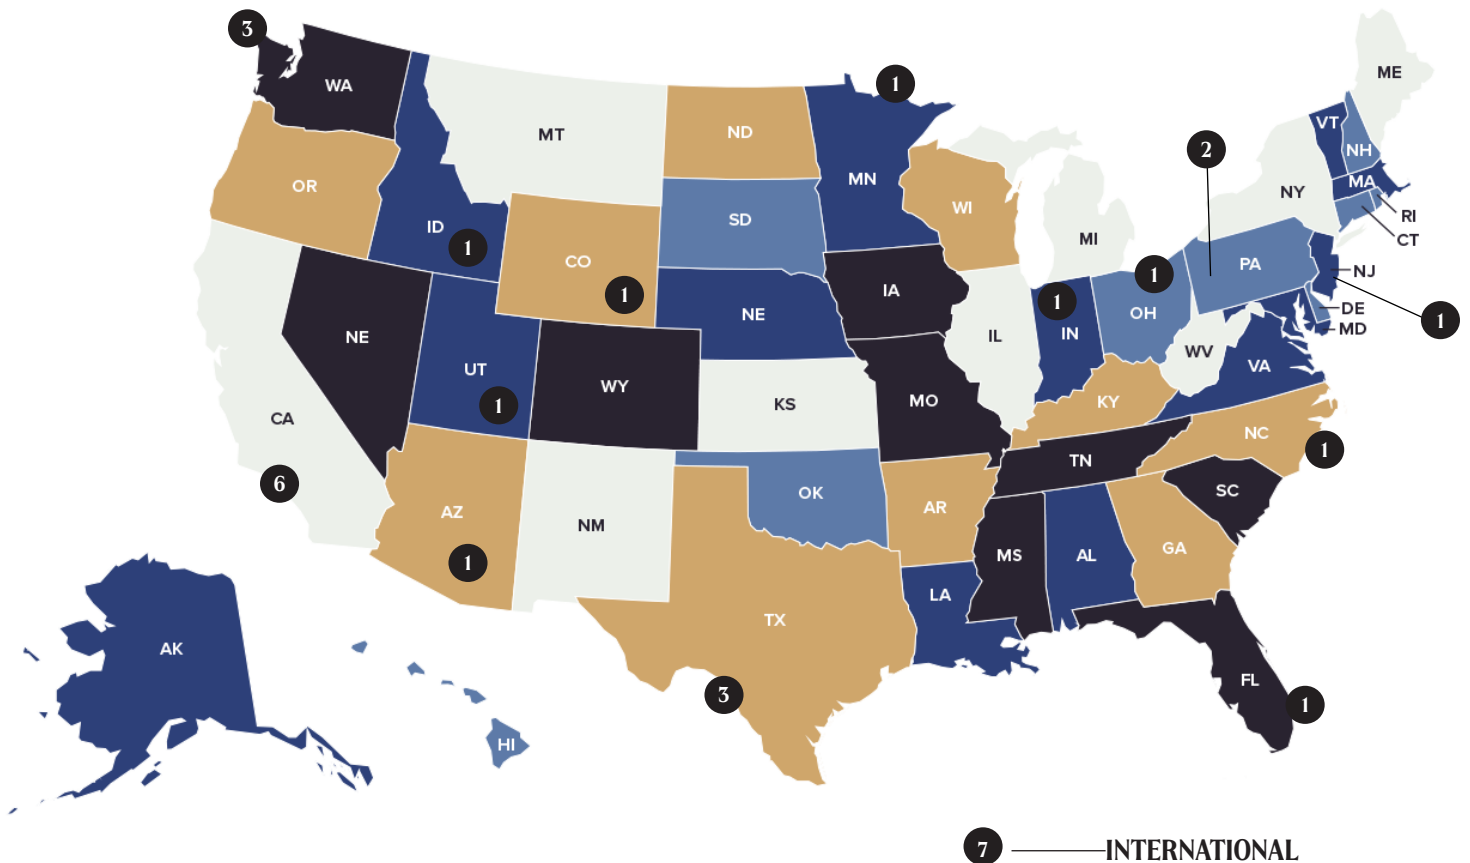

HOMETOWN BREAKDOWN

INTERNATIONAL 7

Ana-Maria Crnogorčević	Steffisburg, Switzerland
Jess Fishlock	Cardiff, Wales
Hanna Glas	Sundsvall, Sweden
Angharad James-Turner	Harverfordwest, Wales
Jordyn Huitema	Chilliwack, Canada
Ji So-Yun*	Seoul, South Korea
Nérilia Mondesir	Quartier-Morin, Haiti

CALIFORNIA 6

Lauren Barnes	Upland
Lynn Biyendolo	Fresno
Jordyn Bugg	El Cajon
Madison Curry	Coto de Caza
Mia Fishel	San Diego
Maddie Mercado*	San Diego

TEXAS 3

Emeri Adames	Dallas
Ainsley McCammon	Bedford
Sam Meza	Dallas

WASHINGTON 3

Sally Menti	Seattle
Neeku Purcell	Seattle
Olivia Van der Jagt*	Kent

PENNSYLVANIA 2

Veronica Latsko*	Venetia
Phoebe McClernon	West Chester

ARIZONA 1

Cassie Miller*	Cave Creek

COLORADO 1

Shae Holmes	Highlands Ranch

FLORIDA 1

Julia Lester*	Tampa

IDAHO 1

Sofia Huerta	Boise

INDIANA 1

Ryanne Brown*	Indianapolis

MINNESOTA 1

Maddie Dahlien	Edina

NEW JERSEY 1

Emily Mason	Flemington

NORTH CAROLINA 1

Claudia Dickey	Charlotte

OHIO 1

Maddie Prohaska	West Chester

UTAH 1

Mikayla Cluff	Kaysville

*not on active roster