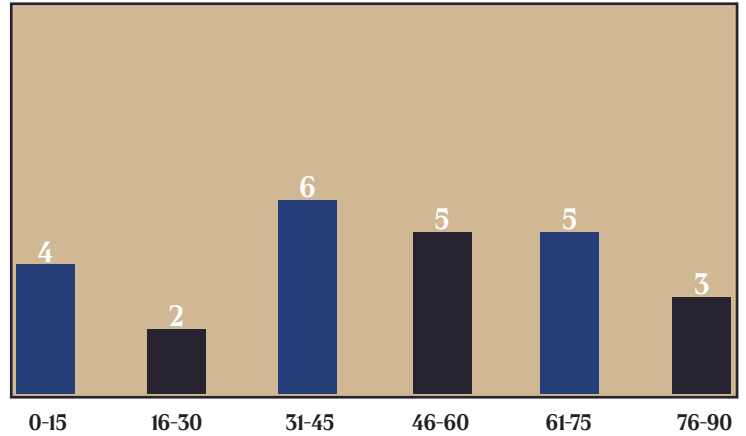

GOALS CONCEDED BY MINUTE