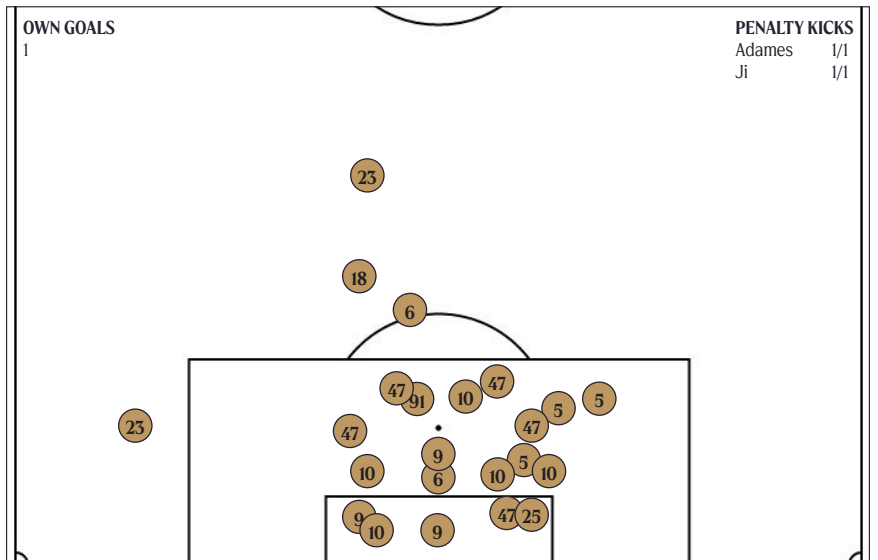

2025 REGULAR SEASON GOAL CHART