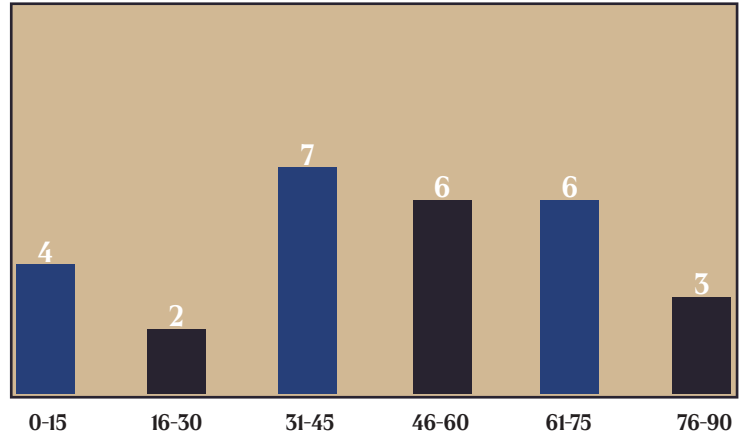

GOALS CONCEDED BY MINUTE