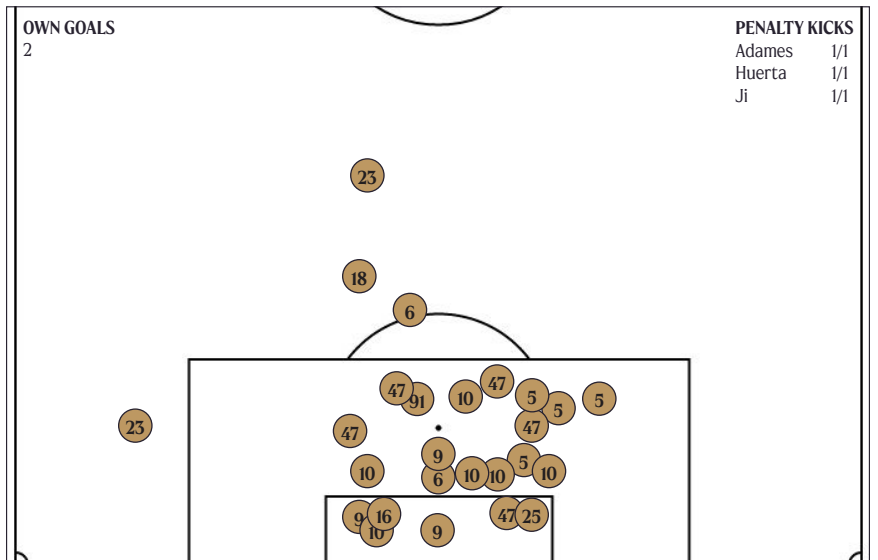

2025 REGULAR SEASON GOAL CHART