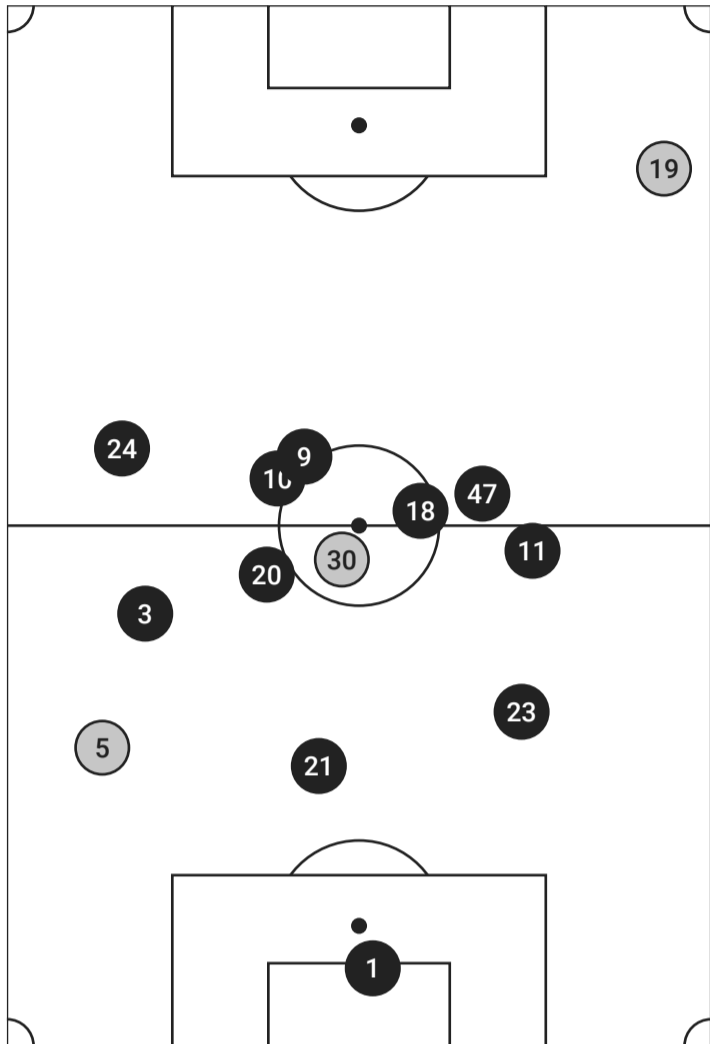

○ ○ ○ Probability ● Goal ● On Target ● Off Target

Note: Some shots may have been taken from the same location.

AVERAGE POSITIONS & TOUCHES

SEATTLE REIGN VS SAN DIEGO WAVE

Seattle Reign Average Positions & Touches