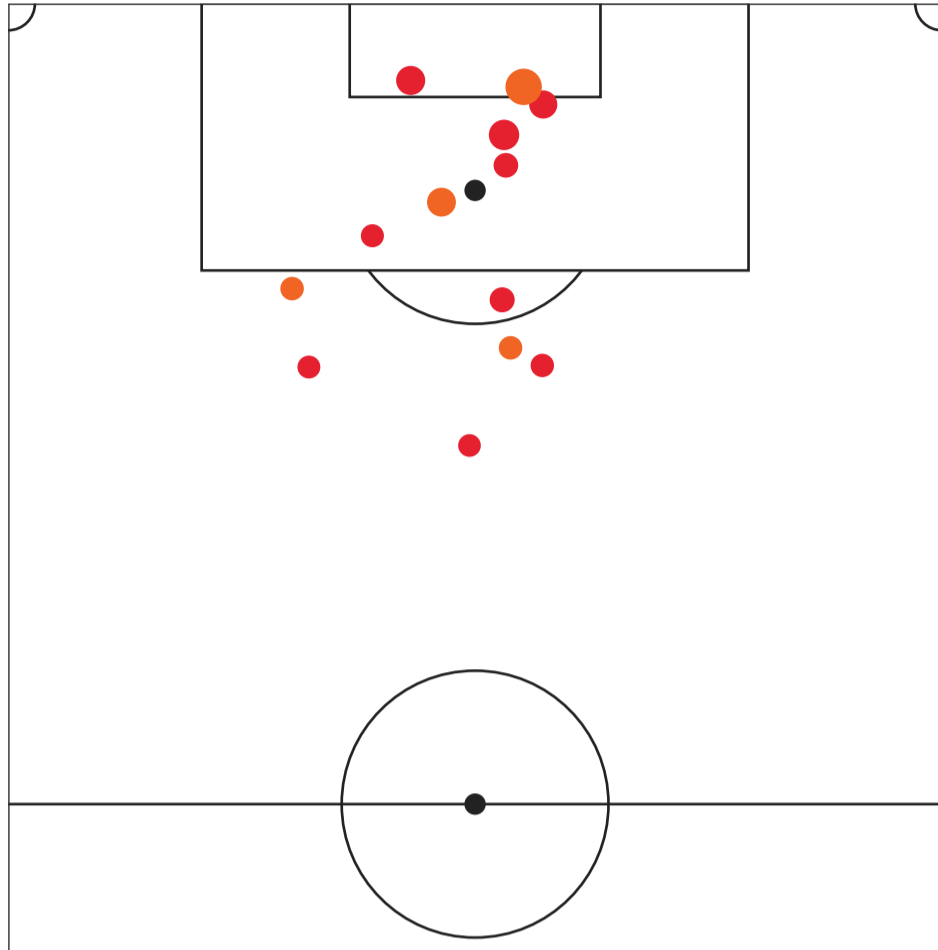

EXPECTED GOALS

SEATTLE REIGN VS SAN DIEGO WAVE

Seattle Reign Expected Goals

SEATTLE REIGN XG		
#	Player	xG
9	Jordyn Huitema	0.21
10	Jess Fishlock	0.18
18	Sally Menti	0.18
47	Emeri Adames	0.18
20	Samantha Meza	0.05
24	Madison Curry	0.03

○ ○ ○ Probability ● Goal ● On Target ● Off Target

Note: Some shots may have been taken from the same location.

EXPECTED GOALS

SEATTLE REIGN VS SAN DIEGO WAVE

San Diego Wave Expected Goals

SAN DIEGO WAVE XG		
#	Player	xG
11	Gia Corley	0.28
3	Trinity Armstrong	0.27
15	Makenzy Robbe	0.17
14	Kristen McNabb	0.17
25	Melanie Barcnas	0.10
10	Kenza Dali	0.08
12	Kennedy Wesley	0.06
21	Savannah McCaskill	0.04
20	Delphine Cascarino	0.02

○ ○ ○ Probability ● Goal ● On Target ● Off Target

Note: Some shots may have been taken from the same location.

AVERAGE POSITIONS & TOUCHES

SEATTLE REIGN VS SAN DIEGO WAVE

Seattle Reign Average Positions & Touches