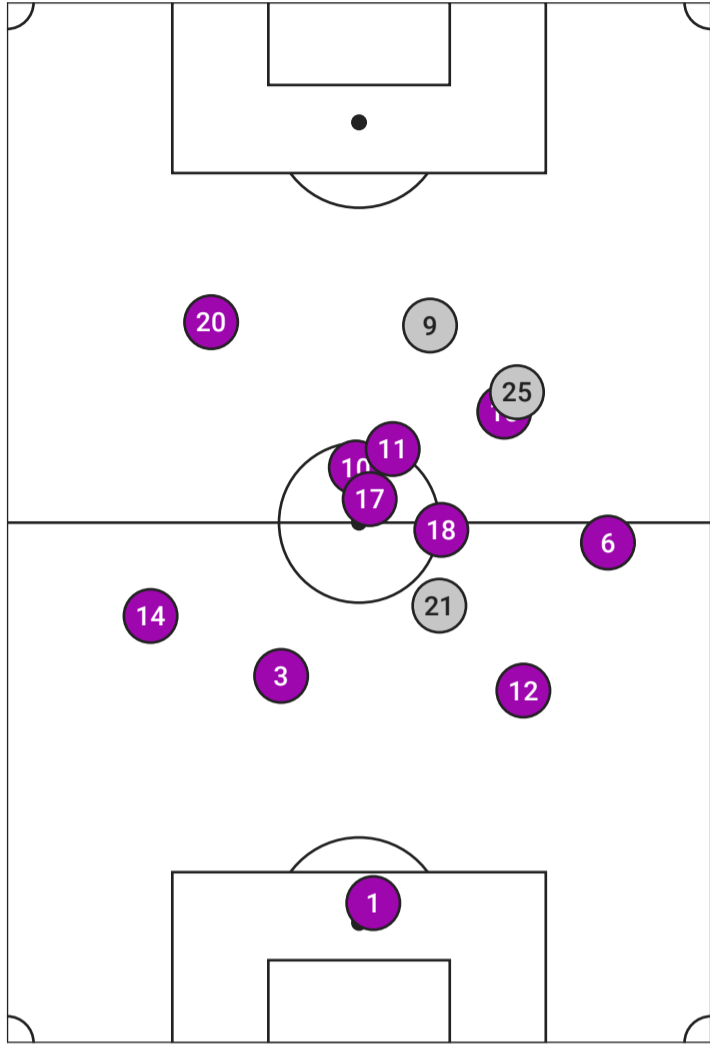

AVERAGE POSITIONS & TOUCHES

SEATTLE REIGN VS SAN DIEGO WAVE

San Diego Wave Average Positions & Touches

SAN DIEGO WAVE TOUCHES			
#	Player		Touches
10	Kenza Dali	██████████	113
6	Hanna Lundkvist	██████████	104
12	Kennedy Wesley	██████████	96
3	Trinity Armstrong	██████████	89
1	Kailen Sheridan	██████████	76
11	Gia Corley	██████████	52
14	Kristen McNabb	██████████	42
18	Laurina Fazer	██████████	41
20	Delphine Cascarino	██████████	41
21	Savannah McCaskill	██████████	40
15	Makenzy Robbe	██████████	27
17	Kimmi Ascanio	██████████	25
9	Adriana Leon	██████████	25
25	Melanie Barcenas	██████████	19