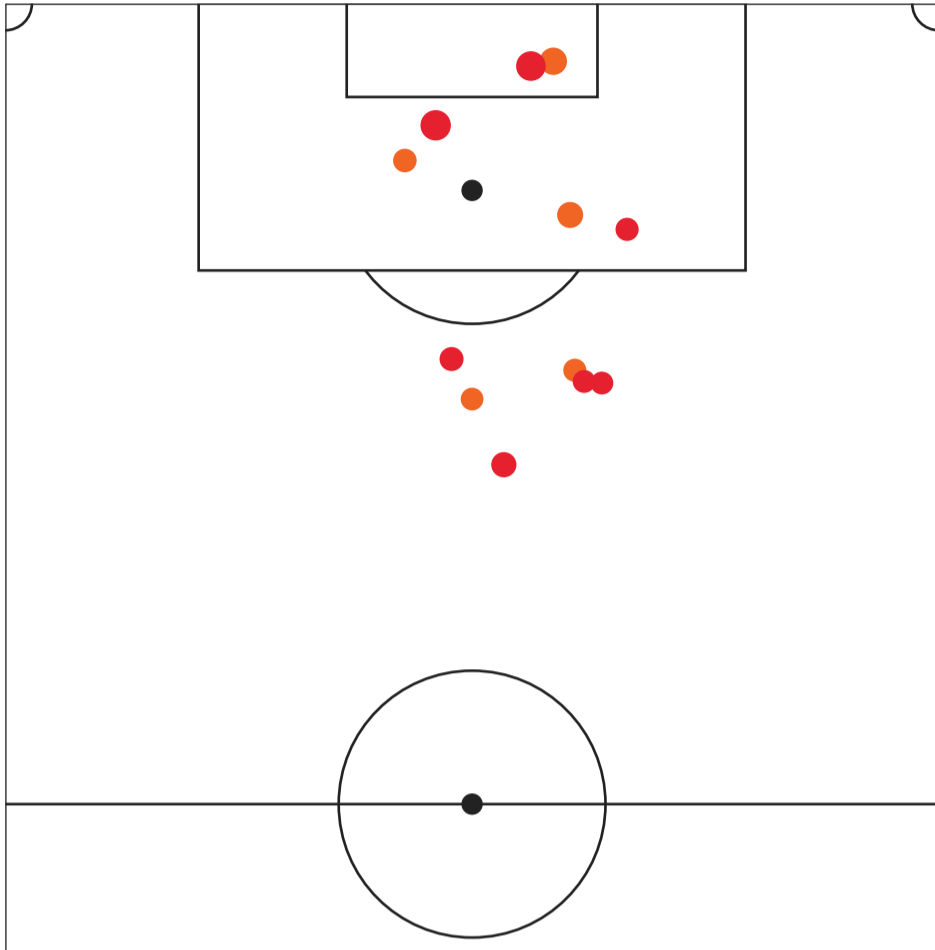

SUCCESSFUL DRIBBLES	
Laurina Fazer	1
Gia Corley	1
Melanie Barcenás	1

TACKLES WON	
Hanna Lundkvist	3
Savannah McCaskill	2
Kenza Dali	1
Gia Corley	1

RECOVERIES	
Kenza Dali	14
Kailen Sheridan	11
Laurina Fazer	7
Savannah McCaskill	6
Gia Corley	5

EXPECTED GOALS

SEATTLE REIGN VS SAN DIEGO WAVE

Seattle Reign Expected Goals

SEATTLE REIGN XG		
#	Player	xG
9	Jordyn Huitema	0.21
10	Jess Fishlock	0.18
18	Sally Menti	0.18
47	Emeri Adames	0.18
20	Samantha Meza	0.05
24	Madison Curry	0.03