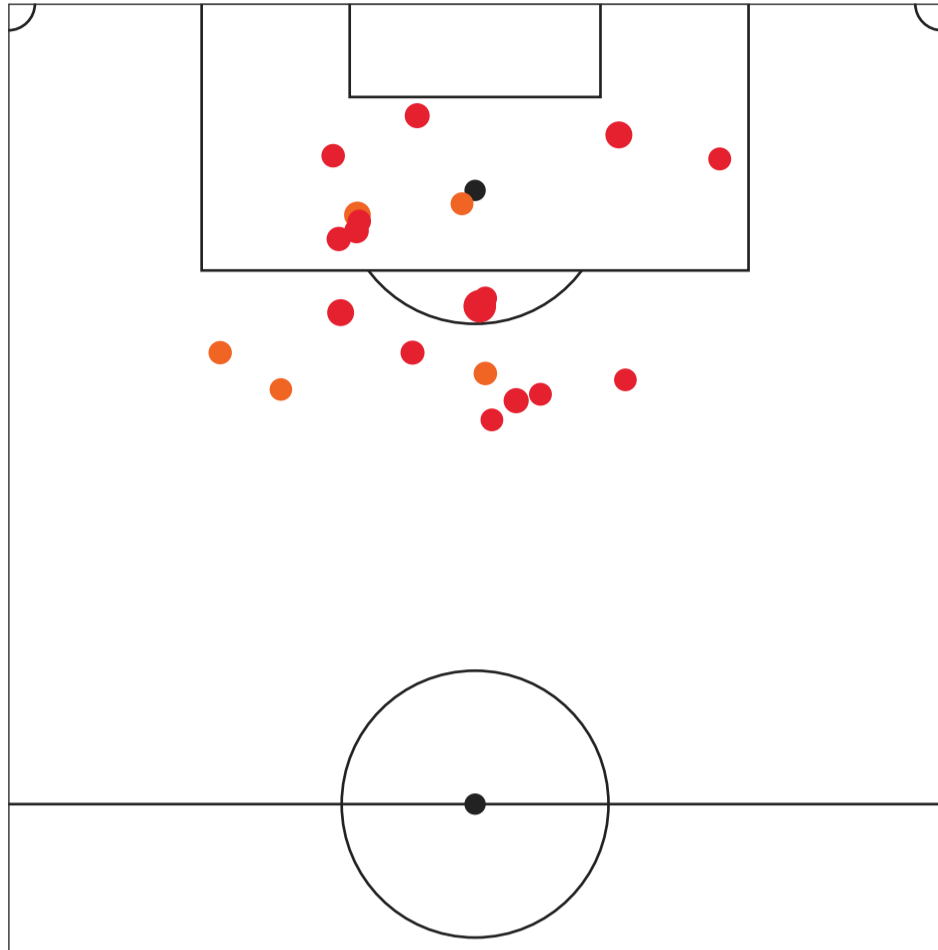

EXPECTED GOALS

HOUSTON DASH VS SEATTLE REIGN

Houston Dash Expected Goals

HOUSTON DASH XG		
#	Player	xG
23	Kate Faasse	0.21
30	Linda Ullmark	0.16
22	Kat Rader	0.14
12	Kiki Van Zanten	0.12
24	Danielle Colaprico	0.12
27	Lisa Boattin	0.10
15	Avery Patterson	0.10
17	Sarah Puntigam	0.09
18	Cate Hardin	0.07
9	Clarissa Laris-ey	0.04
10	Malia Berkely	0.02

○ ○ ○ Probability   ● Goal   ● On Target   ● Off Target

Note: Some shots may have been taken from the same location.