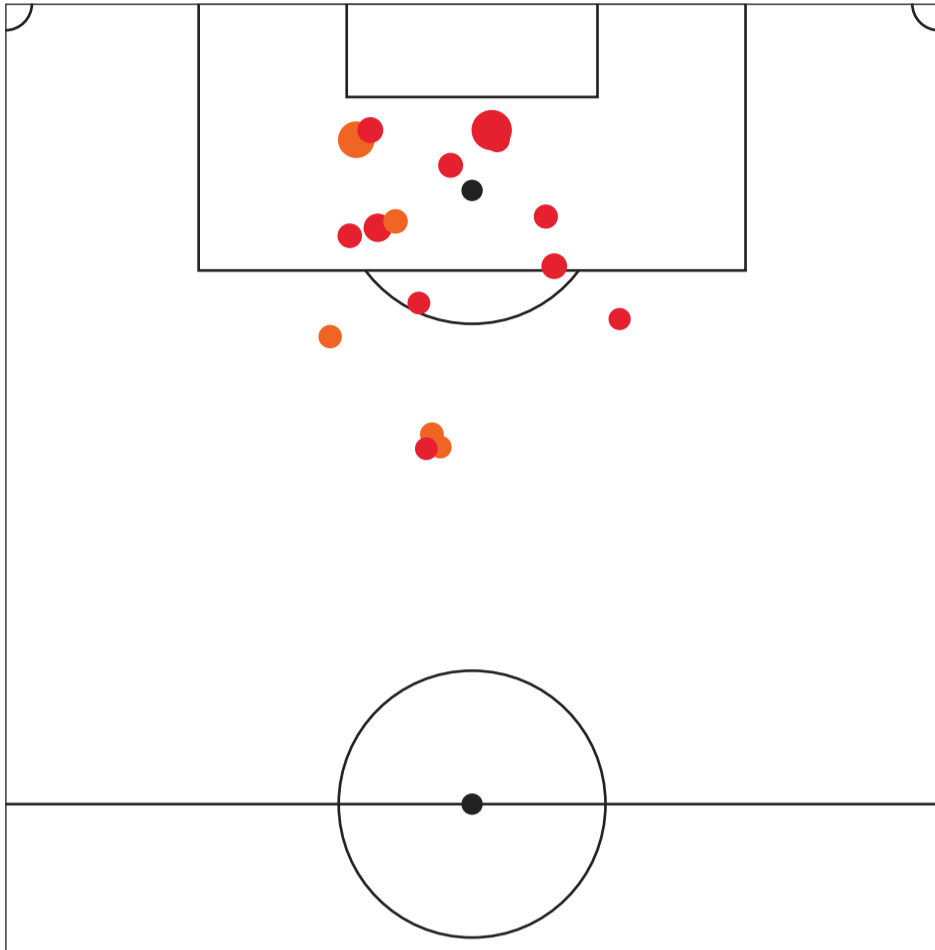

○ ○ ○ Probability ● Goal ● On Target ● Off Target

Note: Some shots may have been taken from the same location.

EXPECTED GOALS

HOUSTON DASH VS SEATTLE REIGN

Seattle Reign Expected Goals

SEATTLE REIGN XG		
#	Player	xG
19	Mia Fishel	0.70
24	Madison Curry	0.17
14	Emily Mason	0.15
20	Sam Meza	0.15
16	Ainsley McCammon	0.09
2	Maddie Mercado	0.09
5	Maddie Dahlien	0.05
7	Emeri Adames	0.03

○ ○ ○ Probability ● Goal ● On Target ● Off Target

Note: Some shots may have been taken from the same location.

AVERAGE POSITIONS & TOUCHES

HOUSTON DASH VS SEATTLE REIGN

Houston Dash Average Positions & Touches