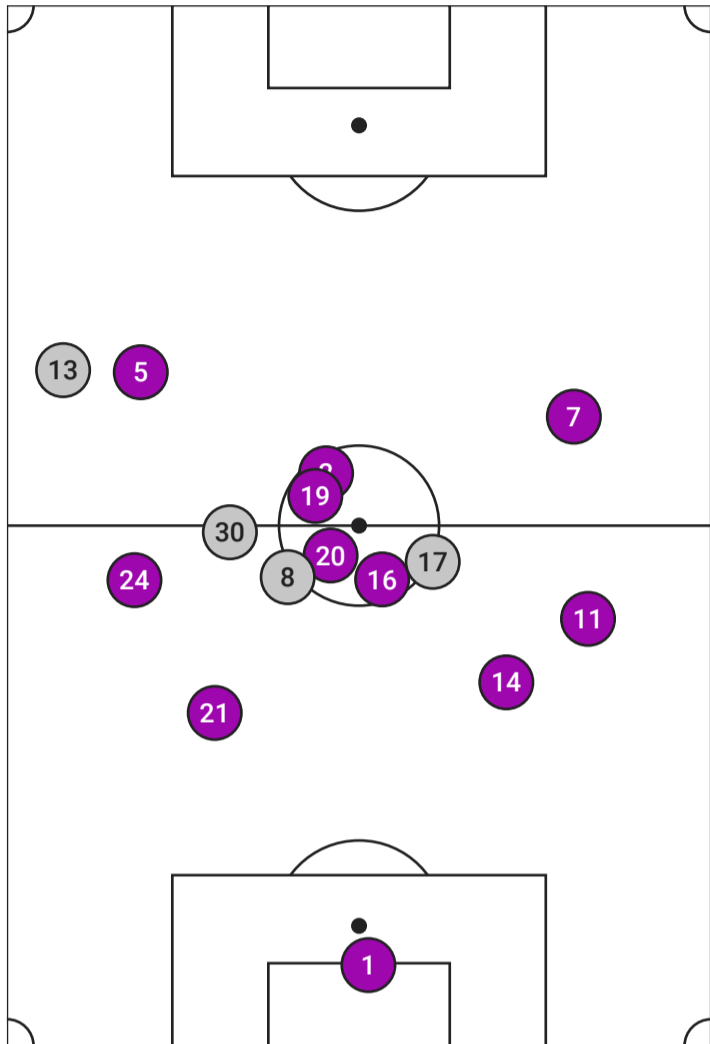

○ ○ ○ Probability ● Goal ● On Target ● Off Target

Note: Some shots may have been taken from the same location.

EXPECTED GOALS

HOUSTON DASH VS SEATTLE REIGN

Seattle Reign Expected Goals

SEATTLE REIGN XG		
#	Player	xG
19	Mia Fishel	0.70
24	Madison Curry	0.17
14	Emily Mason	0.15
20	Sam Meza	0.15
16	Ainsley McCammon	0.09
2	Maddie Mercado	0.09
5	Maddie Dahlien	0.05
7	Emeri Adames	0.03

○ ○ ○ Probability ● Goal ● On Target ● Off Target

Note: Some shots may have been taken from the same location.

AVERAGE POSITIONS & TOUCHES

HOUSTON DASH VS SEATTLE REIGN

Houston Dash Average Positions & Touches

AVERAGE POSITIONS & TOUCHES

HOUSTON DASH VS SEATTLE REIGN

Seattle Reign Average Positions & Touches

SEATTLE REIGN TOUCHES		
#	Player	Touches
21	Phoebe McClernon	76
14	Emily Mason	74
11	Sofia Huerta	62
16	Ainsley McCammon	57
20	Sam Meza	56
24	Madison Curry	51
1	Claudia Dickey	46
7	Emeri Adames	45
2	Maddie Mercado	41
5	Maddie Dahlien	35
19	Mia Fishel	29
30	Nerilia Mondesir	17
17	Sally Menti	15
13	Brittany Ratcliffe	4
8	Angharad James-Turner	3