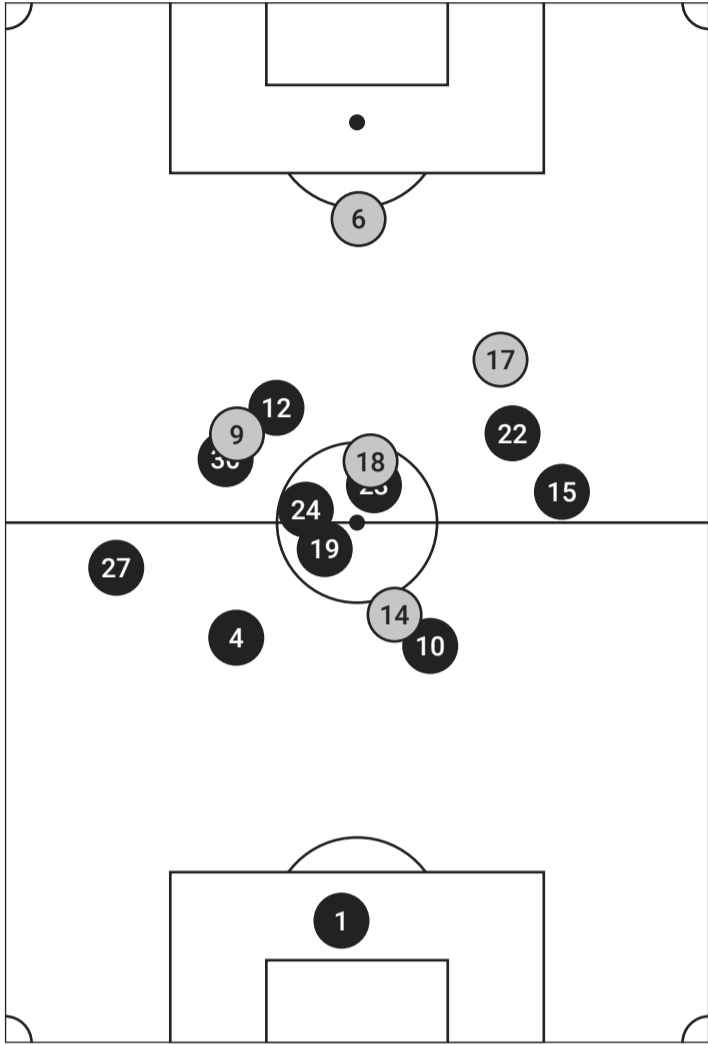

○ ○ ○ Probability ● Goal ● On Target ● Off Target

Note: Some shots may have been taken from the same location.

EXPECTED GOALS

HOUSTON DASH VS SEATTLE REIGN

Seattle Reign Expected Goals

SEATTLE REIGN XG		
#	Player	xG
19	Mia Fishel	0.70
24	Madison Curry	0.17
14	Emily Mason	0.15
20	Sam Meza	0.15
16	Ainsley McCammon	0.09
2	Maddie Mercado	0.09
5	Maddie Dahlien	0.05
7	Emeri Adames	0.03

○ ○ ○ Probability ● Goal ● On Target ● Off Target

Note: Some shots may have been taken from the same location.

AVERAGE POSITIONS & TOUCHES

HOUSTON DASH VS SEATTLE REIGN

Houston Dash Average Positions & Touches

AVERAGE POSITIONS & TOUCHES

HOUSTON DASH VS SEATTLE REIGN

Seattle Reign Average Positions & Touches

SEATTLE REIGN TOUCHES		
#	Player	Touches
21	Phoebe McClernon	76
14	Emily Mason	74
11	Sofia Huerta	62
16	Ainsley McCammon	57
20	Sam Meza	56
24	Madison Curry	51
1	Claudia Dickey	46
7	Emeri Adames	45
2	Maddie Mercado	41
5	Maddie Dahlien	35
19	Mia Fishel	29
30	Nerilia Mondesir	17
17	Sally Menti	15
13	Brittany Ratcliffe	4
8	Angharad James-Turner	3