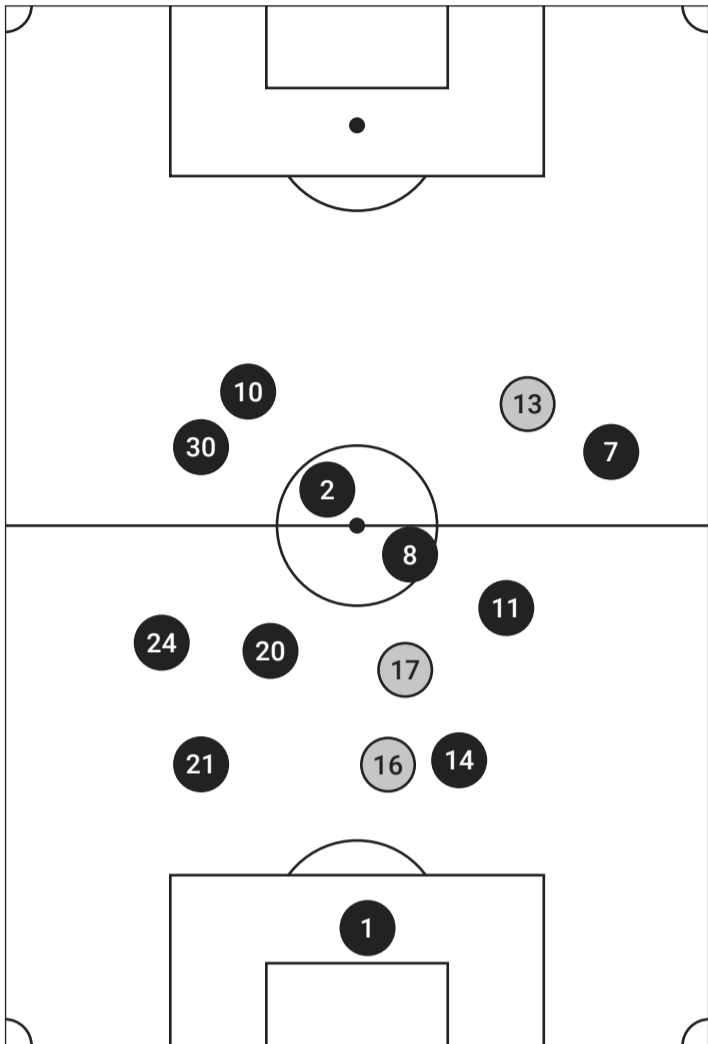

EXPECTED GOALS

SEATTLE REIGN VS DENVER SUMMIT

Denver Summit Expected Goals

DENVER SUMMIT XG		
#	Player	xG
16	Carson Pickett	0.39
9	Yazmeen Ryan	0.28
6	Janine Sonis	0.23
24	Delanie Sheehan	0.15
25	Melissa Kössler	0.11
26	Natasha Flint	0.03
14	Yuna McCormack	0.02

○ ○ ○ Probability ● Goal ● On Target ● Off Target

Note: Some shots may have been taken from the same location.

AVERAGE POSITIONS & TOUCHES

SEATTLE REIGN VS DENVER SUMMIT

Seattle Reign Average Positions & Touches