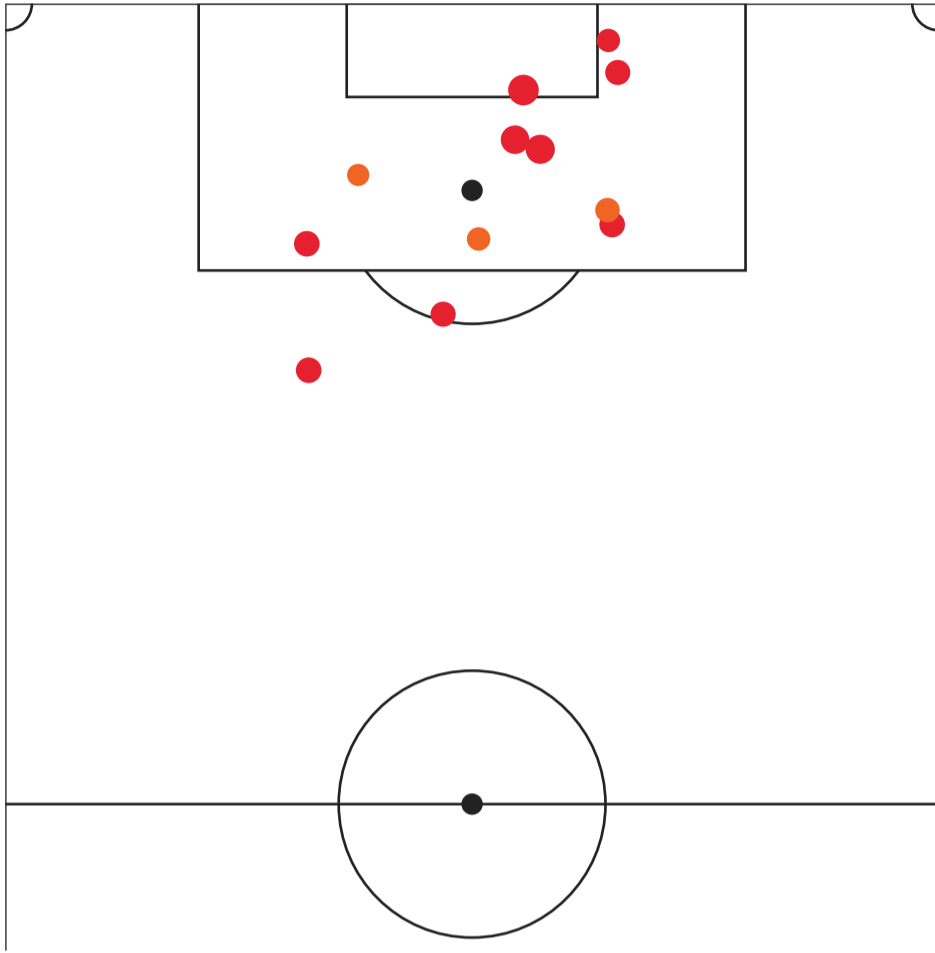

TACKLES WON	
Megan Reid	2
Delanie Sheehan	2
Yazmeen Ryan	2
Carson Pickett	1
Janine Sonis	1

RECOVERIES	
Abby Smith	10
Janine Sonis	10
Delanie Sheehan	5
Kaleigh Kurtz	4
Yazmeen Ryan	4

EXPECTED GOALS

SEATTLE REIGN VS DENVER SUMMIT

Seattle Reign Expected Goals

SEATTLE REIGN XG		
#	Player	xG
2	Maddie Mercado	0.43
10	Jess Fishlock	0.30
7	Emeri Adames	0.18
30	Nérilia Mondésir	0.08

○ ○ ○ Probability ● Goal ● On Target ● Off Target

Note: Some shots may have been taken from the same location.