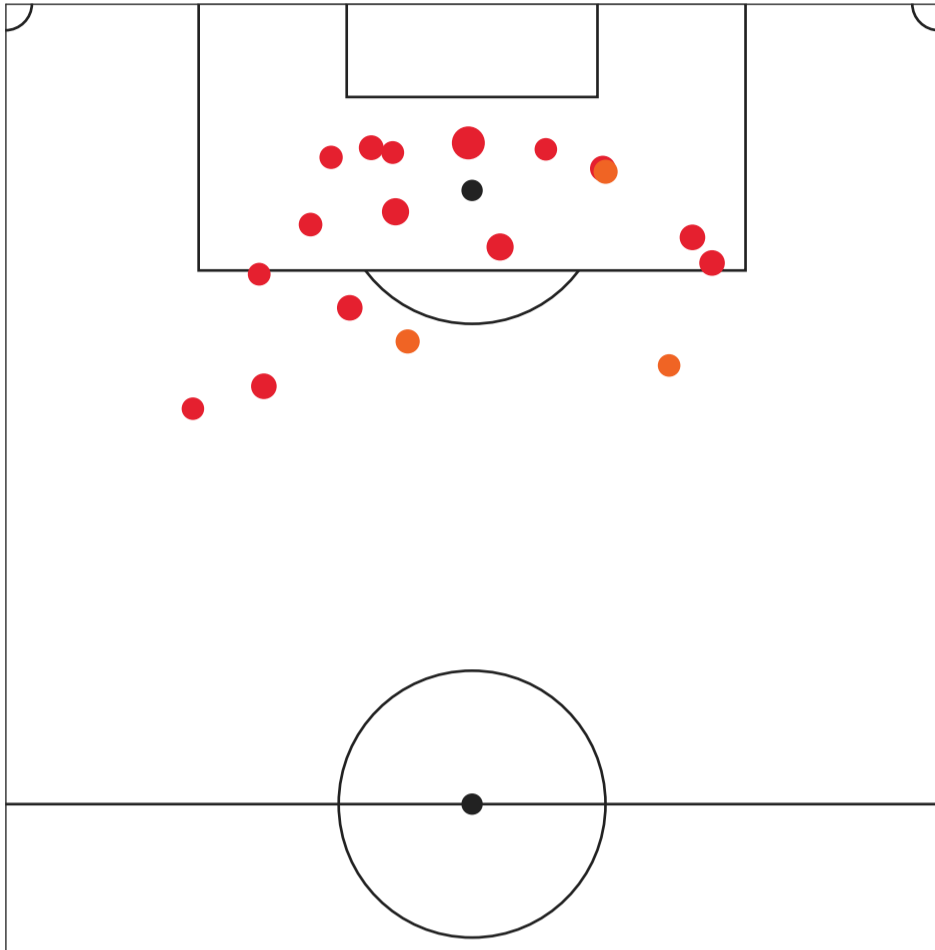

Seattle Reign Expected Goals

SEATTLE REIGN XG		
#	Player	xG
2	Maddie Mercado	0.43
10	Jess Fishlock	0.30
7	Emeri Adames	0.18
30	Nérilia Mondésir	0.08

○ ○ ○ Probability ● Goal ● On Target ● Off Target

Note: Some shots may have been taken from the same location.

EXPECTED GOALS

SEATTLE REIGN VS DENVER SUMMIT

Denver Summit Expected Goals

DENVER SUMMIT XG		
#	Player	xG
16	Carson Pickett	0.39
9	Yazmeen Ryan	0.28
6	Janine Sonis	0.23
24	Delanie Sheehan	0.15
25	Melissa Kössler	0.11
26	Natasha Flint	0.03
14	Yuna McCormack	0.02

○ ○ ○ Probability ● Goal ● On Target ● Off Target

Note: Some shots may have been taken from the same location.

AVERAGE POSITIONS & TOUCHES

SEATTLE REIGN VS DENVER SUMMIT

Seattle Reign Average Positions & Touches