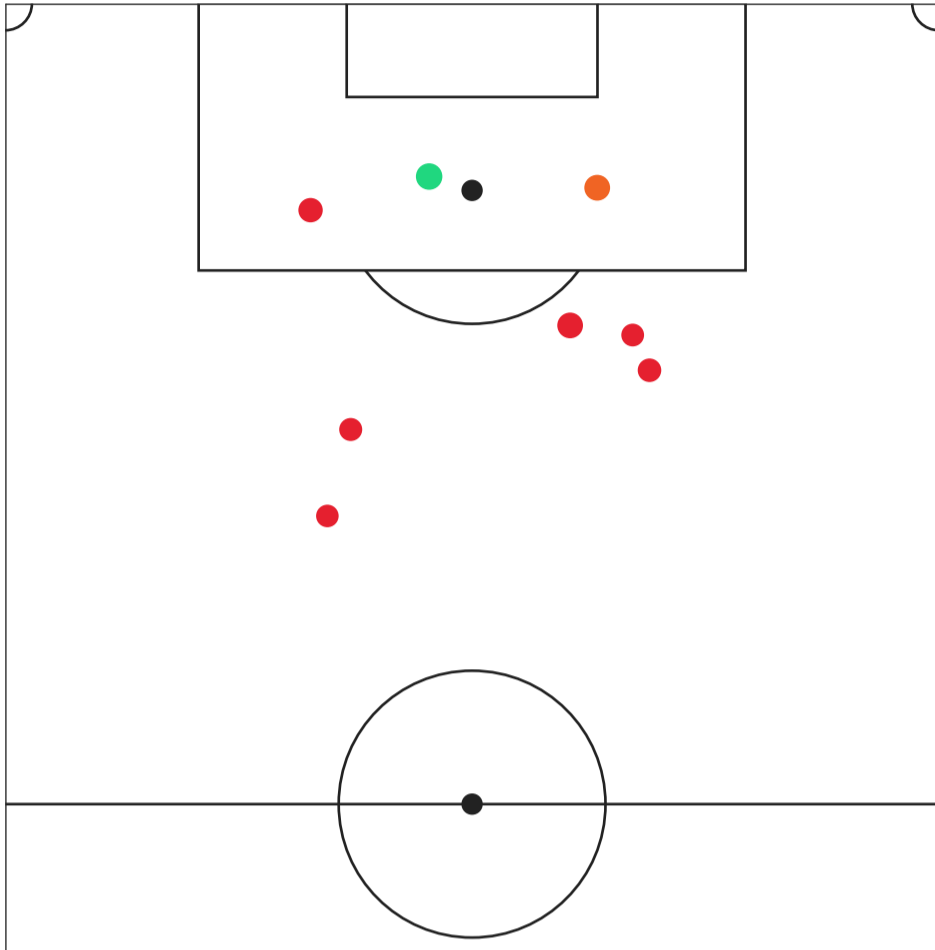

Seattle Reign Expected Goals

SEATTLE REIGN XG		
#	Player	xG
2	Maddie Mercado	0.34
19	Mia Fishel	0.14
5	Maddie Dahlien	0.13
14	Emily Mason	0.08
30	Nerilia Mondesir	0.07
11	Sofia Huerta	0.04
16	Ainsley McCammon	0.02

○ ○ ○ Probability ● Goal ● On Target ● Off Target

Note: Some shots may have been taken from the same location.

EXPECTED GOALS

SEATTLE REIGN VS WASHINGTON SPIRIT

Washington Spirit Expected Goals

WASHINGTON SPIRIT XG		
#	Player	xG
2	Trinity Rodman	0.10
11	Claudia Martínez	0.10
26	Paige Metayer	0.08
10	Leicy Santos	0.07
6	Kate Wiesner	0.06
17	Hal Hershfelt	0.03

○ ○ ○ Probability ● Goal ● On Target ● Off Target

Note: Some shots may have been taken from the same location.

AVERAGE POSITIONS & TOUCHES

SEATTLE REIGN VS WASHINGTON SPIRIT

Seattle Reign Average Positions & Touches