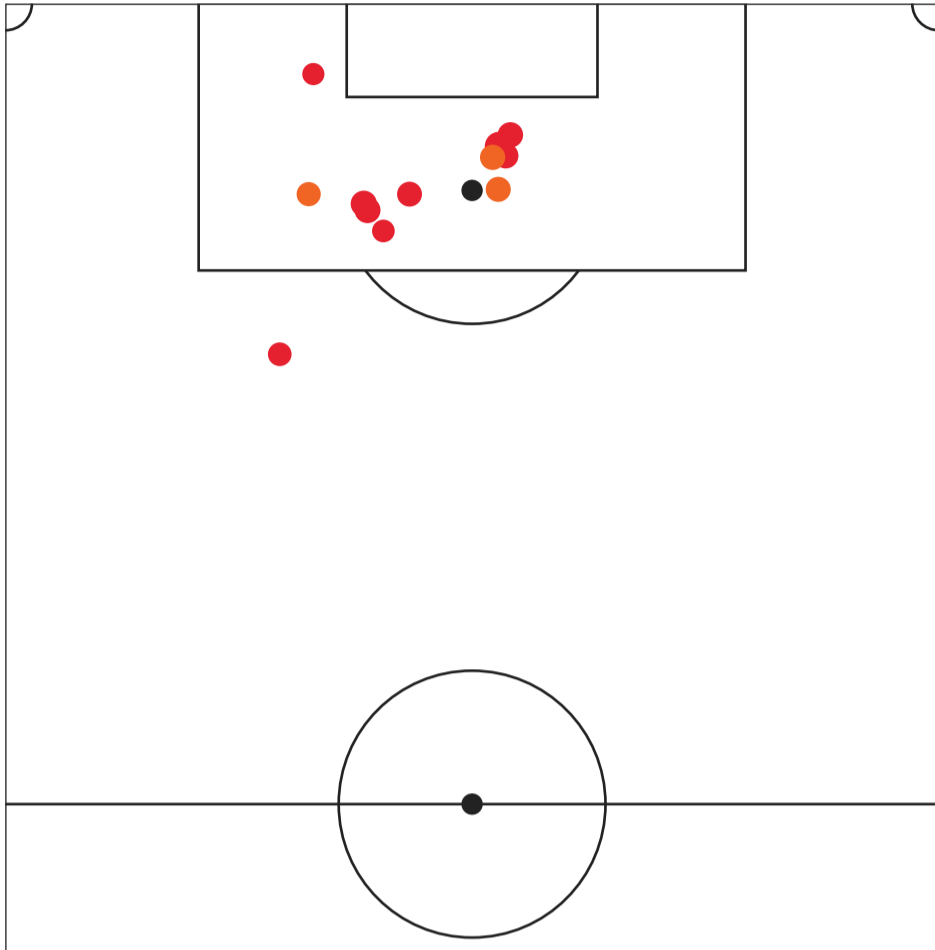

TACKLES WON	
Esme Morgan	2
Hal Hershfelt	2
Rosemonde Kouassi	2
Tara Rudd	1
Gabrielle Carle	1

RECOVERIES	
Sandy Maclver	12
Leicy Santos	9
Gabrielle Carle	6
Esme Morgan	5
Hal Hershfelt	5

EXPECTED GOALS

SEATTLE REIGN VS WASHINGTON SPIRIT

Seattle Reign Expected Goals

SEATTLE REIGN XG		
#	Player	xG
2	Maddie Mercado	0.34
19	Mia Fishel	0.14
5	Maddie Dahlien	0.13
14	Emily Mason	0.08
30	Nerilia Mondesir	0.07
11	Sofia Huerta	0.04
16	Ainsley McCammon	0.02