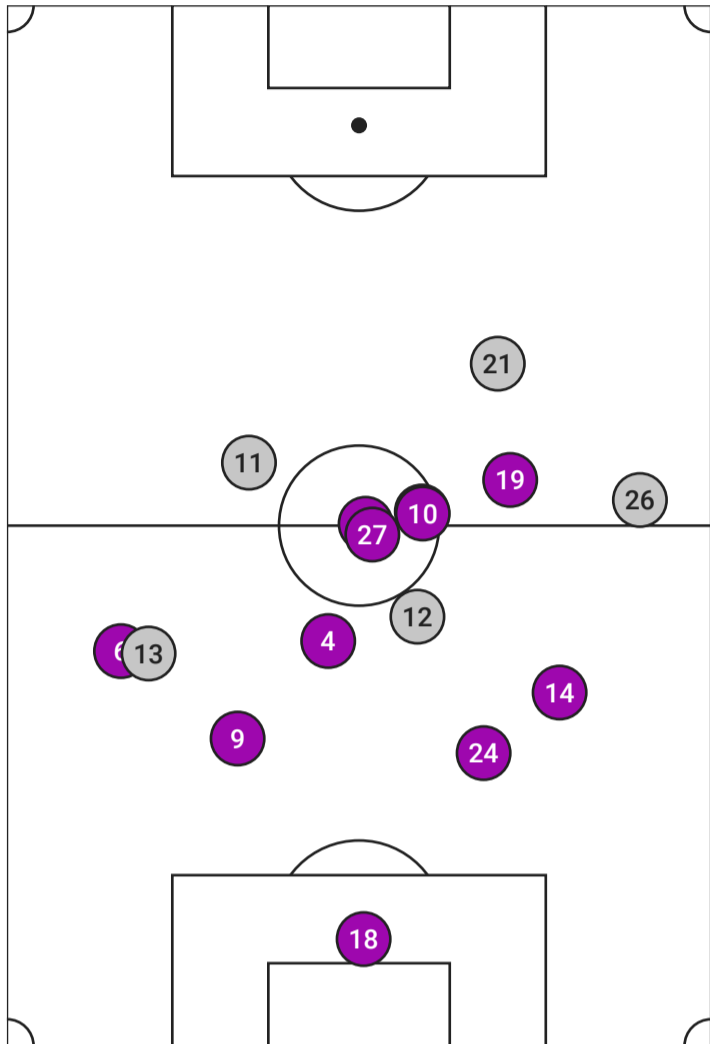

○ ○ ○ Probability ● Goal ● On Target ● Off Target

Note: Some shots may have been taken from the same location.

EXPECTED GOALS

SEATTLE REIGN VS WASHINGTON SPIRIT

Washington Spirit Expected Goals

WASHINGTON SPIRIT XG		
#	Player	xG
2	Trinity Rodman	0.10
11	Claudia Martínez	0.10
26	Paige Metayer	0.08
10	Leicy Santos	0.07
6	Kate Wiesner	0.06
17	Hal Hershfelt	0.03

○ ○ ○ Probability ● Goal ● On Target ● Off Target

Note: Some shots may have been taken from the same location.

AVERAGE POSITIONS & TOUCHES

SEATTLE REIGN VS WASHINGTON SPIRIT

Seattle Reign Average Positions & Touches

SEATTLE REIGN TOUCHES		
#	Player	Touches
21	Phoebe McClernon	94
14	Emily Mason	80
11	Sofia Huerta	70
24	Madison Curry	64
20	Sam Meza	61
1	Claudia Dickey	58
16	Ainsley McCammon	57
30	Nerilia Mondesir	52
5	Maddie Dahlien	40
19	Mia Fishel	39
2	Maddie Mercado	31
17	Sally Menti	14
8	Angharad James-Turner	11
7	Emeri Adames	6
13	Brittany Ratcliffe	3
12	Holly Ward	3

AVERAGE POSITIONS & TOUCHES

SEATTLE REIGN VS WASHINGTON SPIRIT

Washington Spirit Average Positions & Touches

WASHINGTON SPIRIT TOUCHES		
#	Player	Touches
14	Gabrielle Carle	77
24	Esme Morgan	66
9	Tara Rudd	60
17	Hal Hershfelt	58
10	Leicy Santos	57
18	Sandy MacIver	50
4	Rebeca Bernal	39
6	Kate Wiesner	35
26	Paige Metayer	33
2	Trinity Rodman	31
27	Sofia Cantore	28
19	Rosemonde Kouassi	23
11	Claudia Martínez	21
12	Andi Sullivan	18
21	Gift Monday	16
13	Lucia Di Guglielmo	15