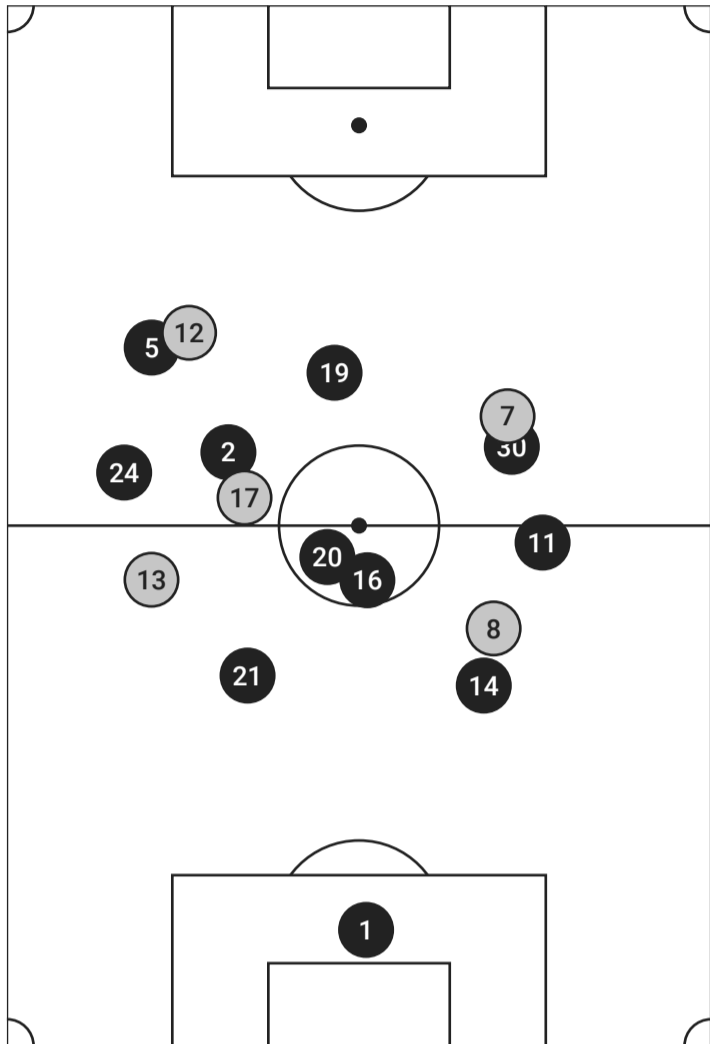

○ ○ ○ Probability ● Goal ● On Target ● Off Target

Note: Some shots may have been taken from the same location.

EXPECTED GOALS

SEATTLE REIGN VS WASHINGTON SPIRIT

Washington Spirit Expected Goals

WASHINGTON SPIRIT XG		
#	Player	xG
2	Trinity Rodman	0.10
11	Claudia Martínez	0.10
26	Paige Metayer	0.08
10	Leicy Santos	0.07
6	Kate Wiesner	0.06
17	Hal Hershfelt	0.03

○ ○ ○ Probability ● Goal ● On Target ● Off Target

Note: Some shots may have been taken from the same location.

AVERAGE POSITIONS & TOUCHES

SEATTLE REIGN VS WASHINGTON SPIRIT

Seattle Reign Average Positions & Touches