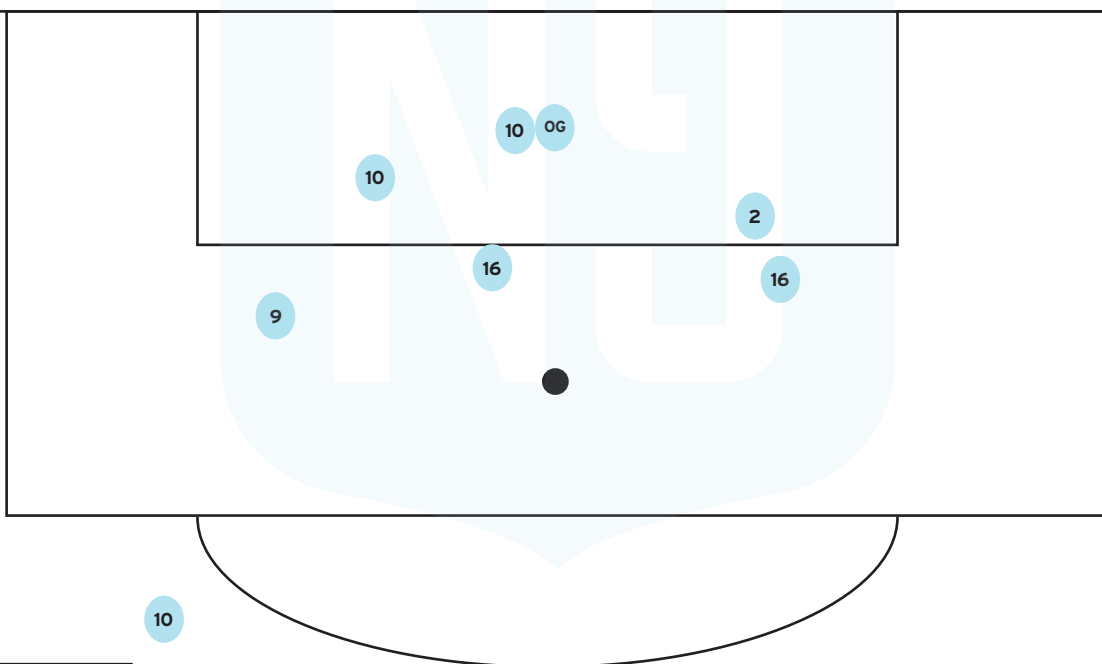

GAME NOTES

2026 GOTHAM FC REGULAR SEASON GOAL BREAKDOWN

GOAL BREAKDOWN

Player	Total	RF	LF	H	PK	Other
González	2	2	0	0	1	0
Lavelle	2	1	1	0	0	0
Dudley	2	2	0	0	0	0
Shaw	2	2	0	0	0	0
Own goal	1					

GOTHAM FC GOALS BY INTERVAL

Gotham FC at Sports Illustrated Stadium

Time	0-15	16-30	31-45+	46-60	61-75	76-90+	Total
Goals Scored	0	2	3	0	0	0	5
Goals Allowed	0	0	1	1	1	0	3

Gotham FC Away

Time	0-15	16-30	31-45+	46-60	61-75	76-90+	Total
Goals Scored	2	1	0	1	0	0	4
Goals Allowed	0	0	1	1	0	0	2

Regular season only.

2026 GOTHAM FC GOAL CHART

Penalty Kicks
Esther González (4/25 vs. Bay FC)