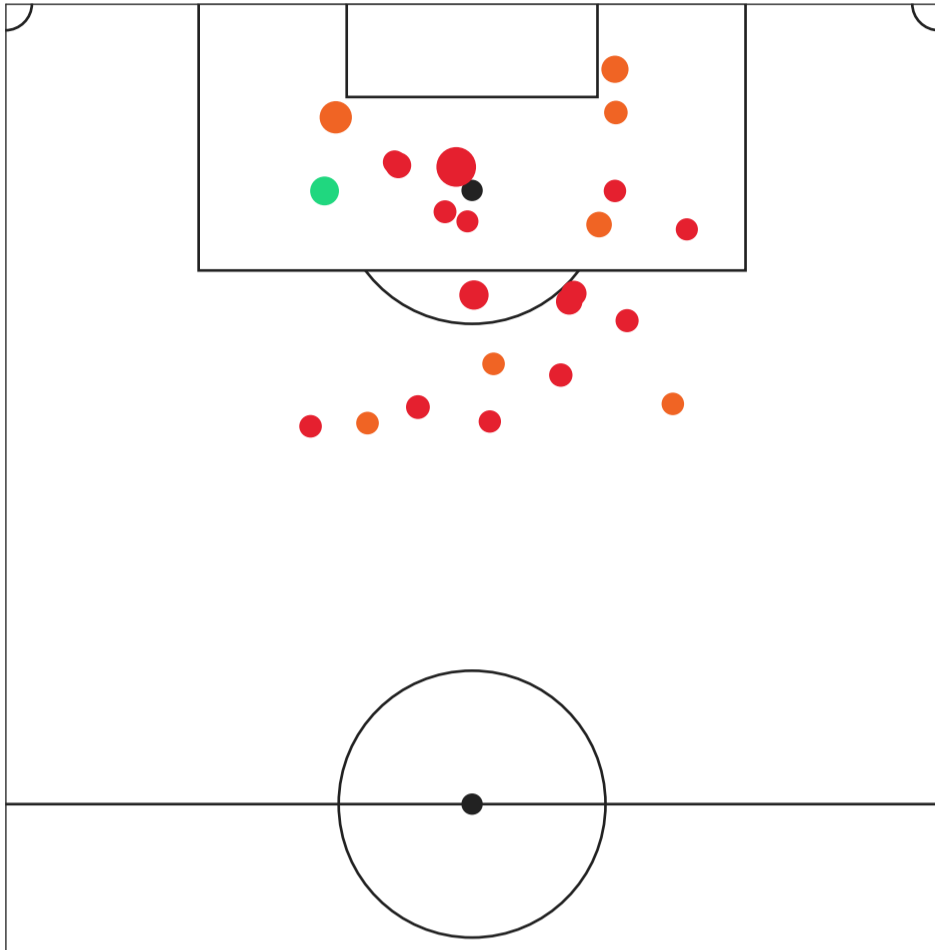

SUCCESSFUL DRIBBLES	
Maddie Dahlien	3
Nérilia Mondésir	2
Sam Meza	1
Jess Fishlock	1
Mia Fishel	1

TACKLES WON	
Madison Curry	4
Phoebe McClernon	2
Sofia Huerta	2
Nérilia Mondésir	2
Ainsley McCammon	1

RECOVERIES	
Claudia Dickey	12
Ainsley McCammon	10
Sam Meza	8
Sofia Huerta	7
Emily Mason	6

EXPECTED GOALS

ORLANDO PRIDE VS SEATTLE REIGN

Orlando Pride Expected Goals

ORLANDO PRIDE XG		
#	Player	xG
13	Jacqueline Ovalle	0.54
11	Barbra Banda	0.53
30	Seven Castain	0.26
28	Summer Yates	0.19
2	Haley McCutcheon	0.06
21	Oihane Hernández	0.04
12	Cori Dyke	0.02
38	Reagan Raabe	0.02
6	Ally Lemos	0.01

○ ○ ○ Probability ● Goal ● On Target ● Off Target

Note: Some shots may have been taken from the same location.

EXPECTED GOALS

ORLANDO PRIDE VS SEATTLE REIGN

Seattle Reign Expected Goals

SEATTLE REIGN XG		
#	Player	xG
10	Jess Fishlock	0.55
5	Maddie Dahlien	0.15
13	Brittany Ratcliffe	0.12
30	Nérlia Mondésir	0.06
19	Mia Fishel	0.05
16	Ainsley McCammon	0.05
24	Madison Curry	0.03