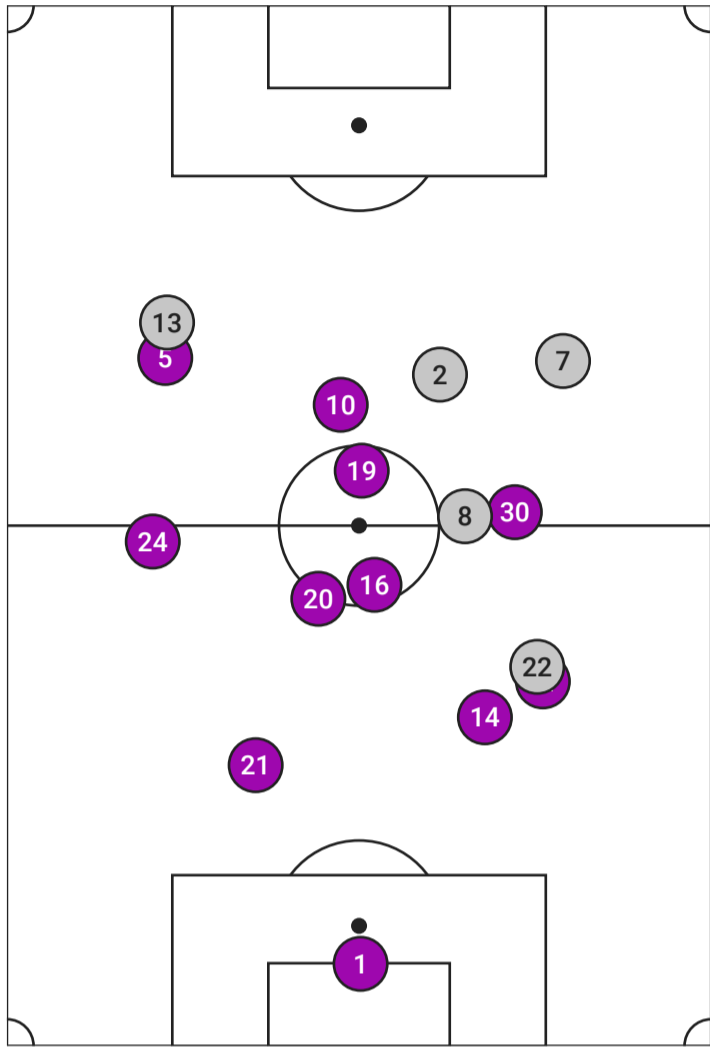

○ ○ ○ Probability ● Goal ● On Target ● Off Target

Note: Some shots may have been taken from the same location.

EXPECTED GOALS

ORLANDO PRIDE VS SEATTLE REIGN

Seattle Reign Expected Goals

SEATTLE REIGN XG		
#	Player	xG
10	Jess Fishlock	0.55
5	Maddie Dahlien	0.15
13	Brittany Ratcliffe	0.12
30	Nérlia Mondésir	0.06
19	Mia Fishel	0.05
16	Ainsley McCammon	0.05
24	Madison Curry	0.03

○ ○ ○ Probability ● Goal ● On Target ● Off Target

Note: Some shots may have been taken from the same location.

AVERAGE POSITIONS & TOUCHES

ORLANDO PRIDE VS SEATTLE REIGN

Orlando Pride Average Positions & Touches

AVERAGE POSITIONS & TOUCHES

ORLANDO PRIDE VS SEATTLE REIGN

Seattle Reign Average Positions & Touches

SEATTLE REIGN TOUCHES		
#	Player	Touches
21	Phoebe McClernon	81
11	Sofia Huerta	67
30	Nérilia Mondésir	61
24	Madison Curry	58
16	Ainsley McCammon	55
1	Claudia Dickey	53
20	Sam Meza	49
14	Emily Mason	48
5	Maddie Dahlien	33
19	Mia Fishel	27
10	Jess Fishlock	22
13	Brittany Ratcliffe	14
2	Maddie Mercado	11
22	Ryanne Brown	9
7	Emeri Adames	8
8	Angharad James-Turner	5