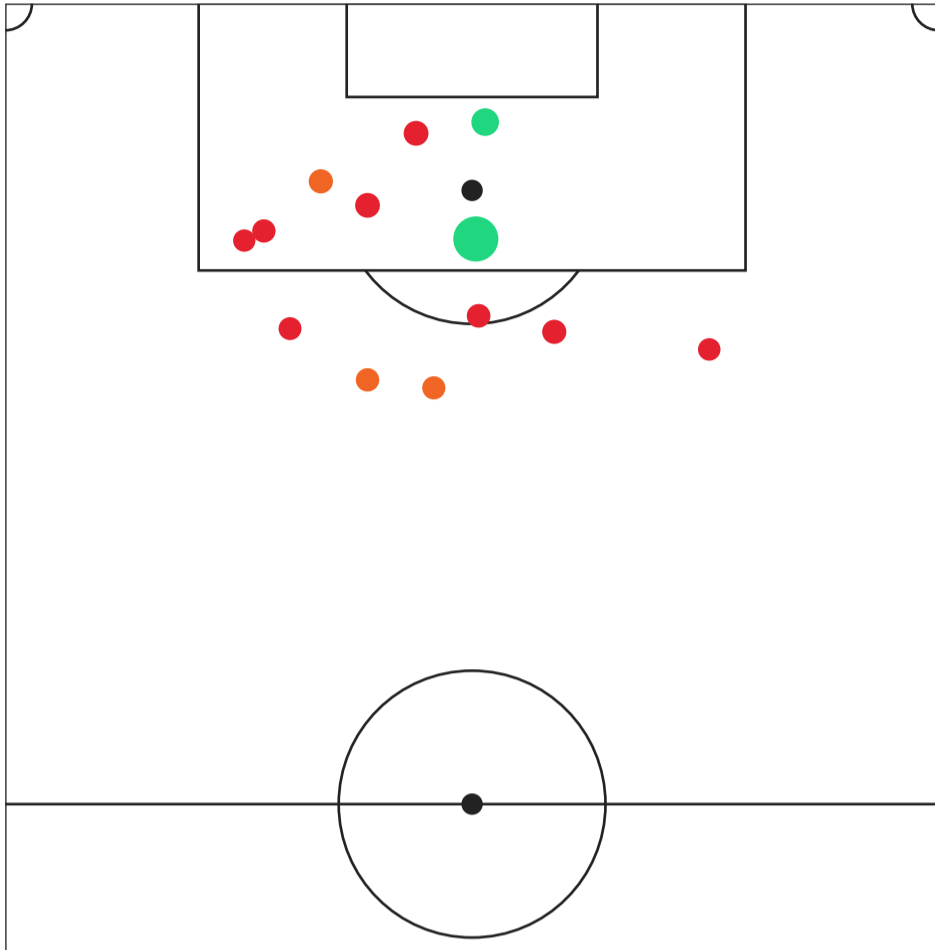

EXPECTED GOALS

ORLANDO PRIDE VS SEATTLE REIGN

Orlando Pride Expected Goals

ORLANDO PRIDE XG		
#	Player	xG
13	Jacqueline Ovalle	0.54
11	Barbra Banda	0.53
30	Seven Castain	0.26
28	Summer Yates	0.19
2	Haley McCutcheon	0.06
21	Oihane Hernández	0.04
12	Cori Dyke	0.02
38	Reagan Raabe	0.02
6	Ally Lemos	0.01

○ ○ ○ Probability ● Goal ● On Target ● Off Target

Note: Some shots may have been taken from the same location.

EXPECTED GOALS

ORLANDO PRIDE VS SEATTLE REIGN

Seattle Reign Expected Goals

SEATTLE REIGN XG		
#	Player	xG
10	Jess Fishlock	0.55
5	Maddie Dahlien	0.15
13	Brittany Ratcliffe	0.12
30	Nérlia Mondésir	0.06
19	Mia Fishel	0.05
16	Ainsley McCammon	0.05
24	Madison Curry	0.03

○ ○ ○ Probability ● Goal ● On Target ● Off Target

Note: Some shots may have been taken from the same location.

AVERAGE POSITIONS & TOUCHES

ORLANDO PRIDE VS SEATTLE REIGN

Orlando Pride Average Positions & Touches