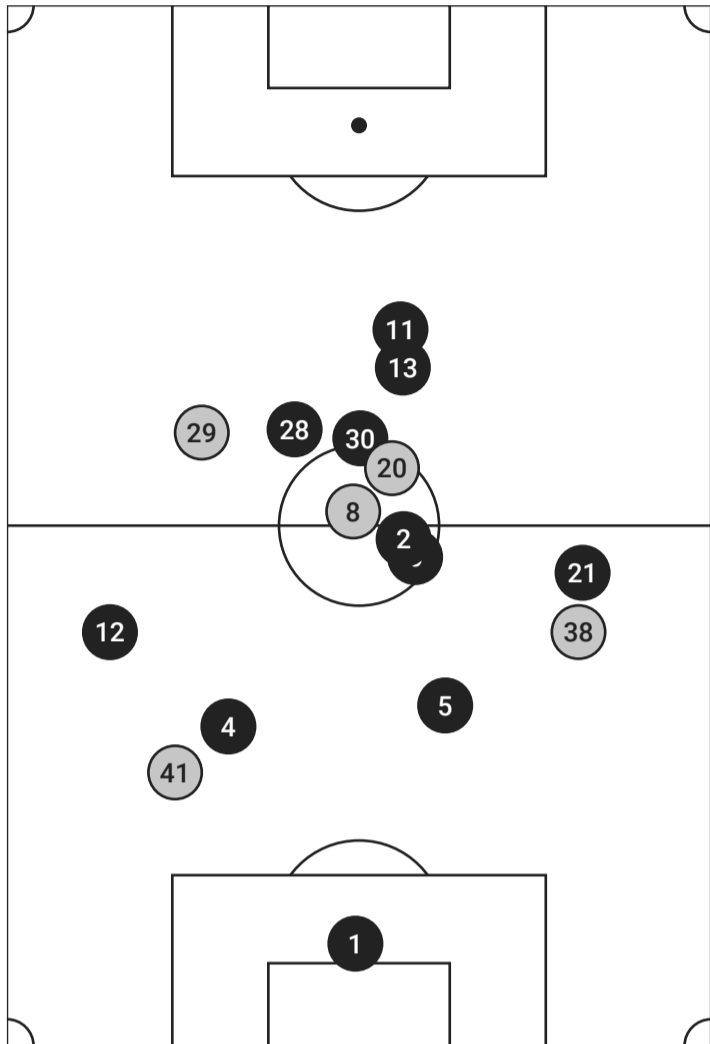

○ ○ ○ Probability ● Goal ● On Target ● Off Target

Note: Some shots may have been taken from the same location.

EXPECTED GOALS

ORLANDO PRIDE VS SEATTLE REIGN

Seattle Reign Expected Goals

SEATTLE REIGN XG		
#	Player	xG
10	Jess Fishlock	0.55
5	Maddie Dahlien	0.15
13	Brittany Ratcliffe	0.12
30	Nérlia Mondésir	0.06
19	Mia Fishel	0.05
16	Ainsley McCammon	0.05
24	Madison Curry	0.03

○ ○ ○ Probability ● Goal ● On Target ● Off Target

Note: Some shots may have been taken from the same location.

AVERAGE POSITIONS & TOUCHES

ORLANDO PRIDE VS SEATTLE REIGN

Orlando Pride Average Positions & Touches

AVERAGE POSITIONS & TOUCHES

ORLANDO PRIDE VS SEATTLE REIGN

Seattle Reign Average Positions & Touches

SEATTLE REIGN TOUCHES		
#	Player	Touches
21	Phoebe McClernon	81
11	Sofia Huerta	67
30	Nérilia Mondésir	61
24	Madison Curry	58
16	Ainsley McCammon	55
1	Claudia Dickey	53
20	Sam Meza	49
14	Emily Mason	48
5	Maddie Dahlien	33
19	Mia Fishel	27
10	Jess Fishlock	22
13	Brittany Ratcliffe	14
2	Maddie Mercado	11
22	Ryanne Brown	9
7	Emeri Adames	8
8	Angharad James-Turner	5