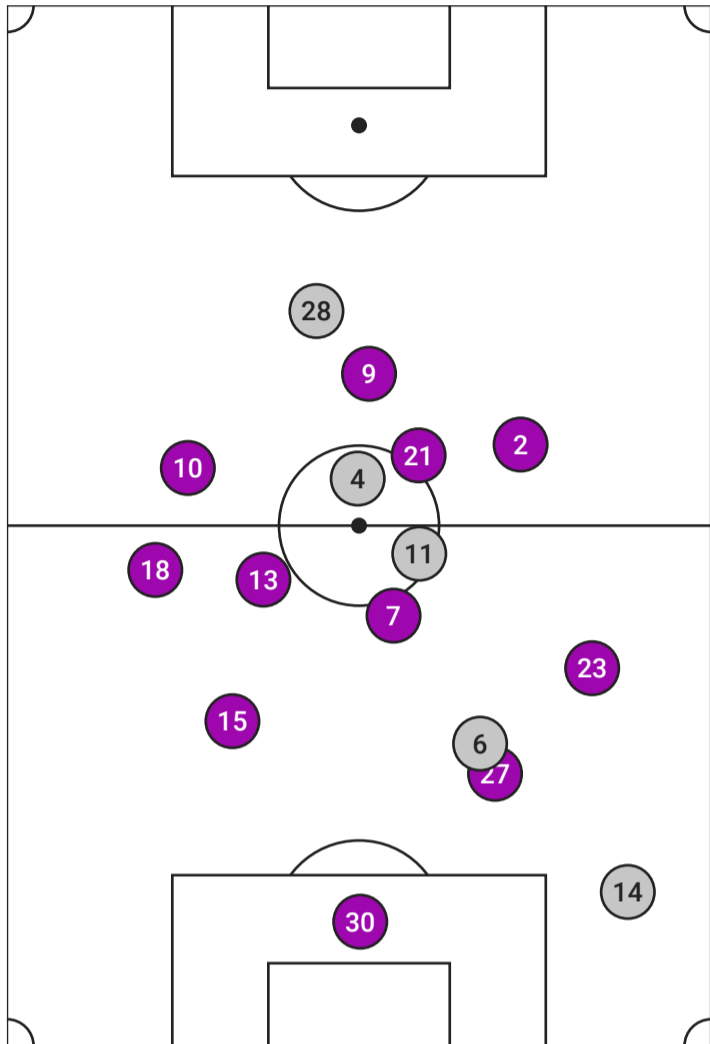

AVERAGE POSITIONS & TOUCHES

SEATTLE REIGN VS GOTHAM FC

Gotham FC Average Positions & Touches

GOTHAM FC TOUCHES		
#	Player	Touches
15	Tierna Davidson	97
7	Jaelin Howell	78
10	Jaedyn Shaw	77
18	Guro Reiten	72
13	Savannah McCaskill	70
30	Ann-Katrin Berger	66
23	Midge Purce	53
27	Jess Carter	45
2	Jordynn Dudley	44
6	Emily Sonnett	42
21	Sofia Cook	34
9	Esther González	30
4	Lilly Reale	17
28	Katie Lampson	11
14	Talia Sommer	5
11	Sarah Schupansky	3