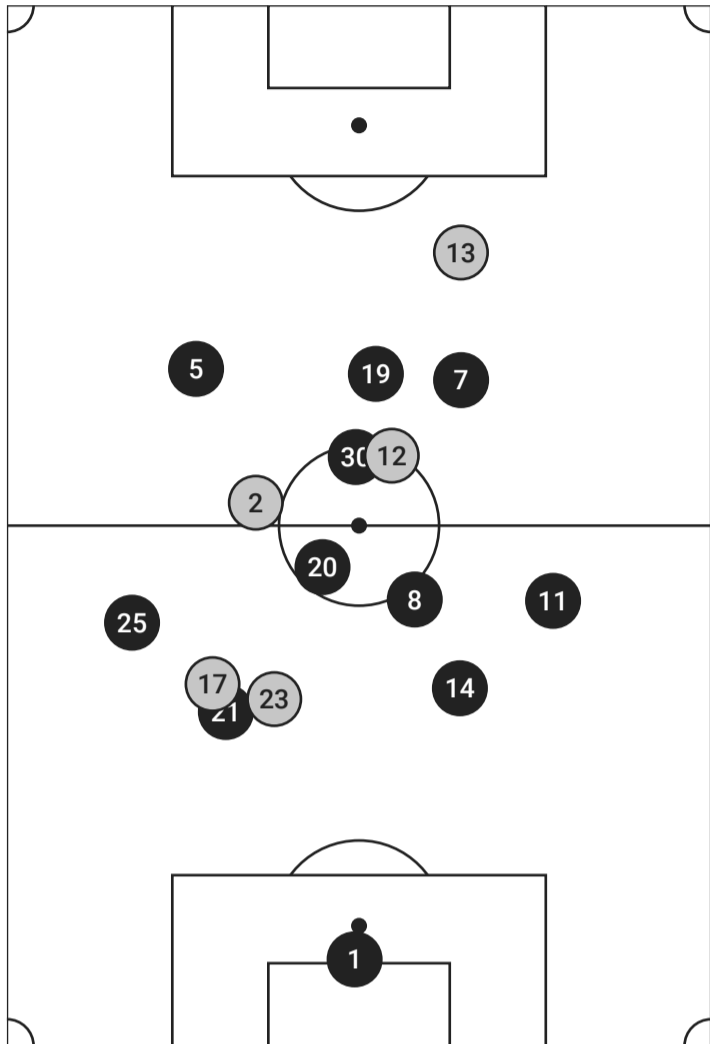

○ ○ ○ Probability ● Goal ● On Target ● Off Target

Note: Some shots may have been taken from the same location.

EXPECTED GOALS

SEATTLE REIGN VS GOTHAM FC

Gotham FC Expected Goals

GOTHAM FC XG		
#	Player	xG
10	Jaedyn Shaw	0.32
23	Midge Purce	0.29
15	Tierna Davidson	0.27
13	Savannah McCaskill	0.20
21	Sofia Cook	0.09
2	Jordynn Dudley	0.05
9	Esther González	0.03

○ ○ ○ Probability ● Goal ● On Target ● Off Target

Note: Some shots may have been taken from the same location.

AVERAGE POSITIONS & TOUCHES

SEATTLE REIGN VS GOTHAM FC

Seattle Reign Average Positions & Touches