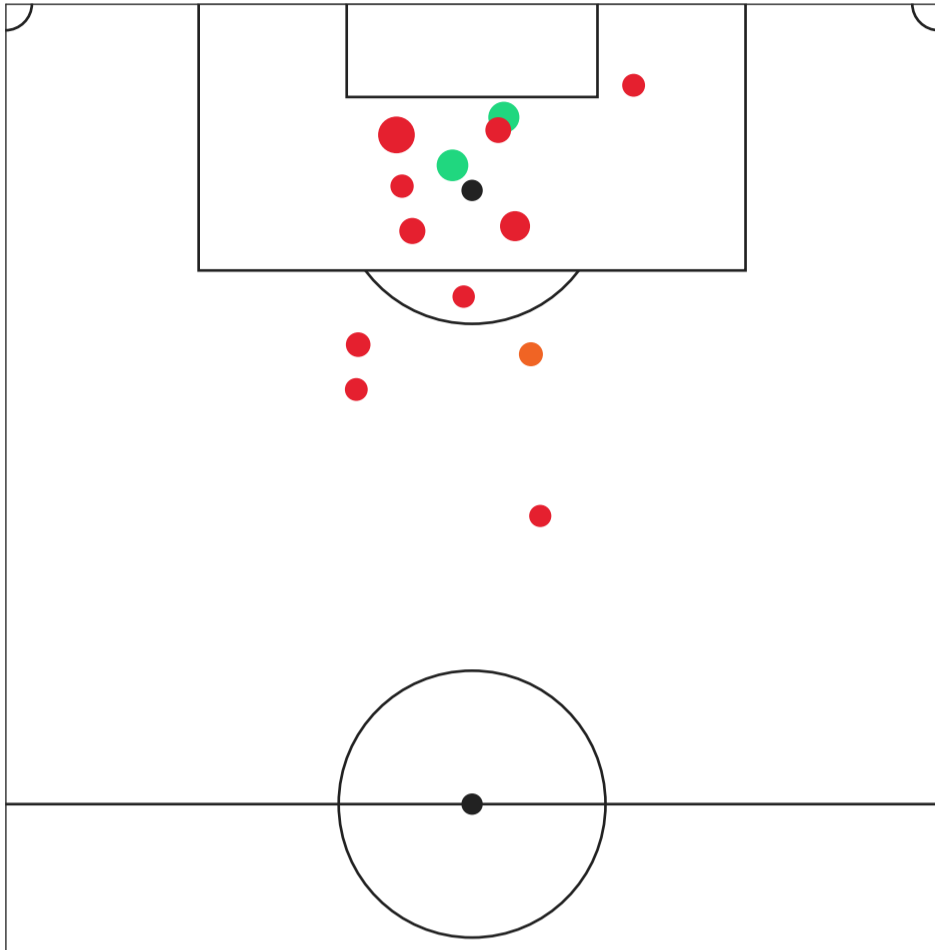

Seattle Reign Expected Goals

SEATTLE REIGN XG		
#	Player	xG
13	Brittany Ratcliffe	0.36
14	Emily Mason	0.11
30	Nerilia Mondesir	0.11
8	Angharad James-Turner	0.08
11	Sofia Huerta	0.03
5	Maddie Dahlien	0.03
2	Maddie Mercado	0.02

○ ○ ○ Probability ● Goal ● On Target ● Off Target

Note: Some shots may have been taken from the same location.

EXPECTED GOALS

SEATTLE REIGN VS GOTHAM FC

Gotham FC Expected Goals

GOTHAM FC XG		
#	Player	xG
10	Jaedyn Shaw	0.32
23	Midge Purce	0.29
15	Tierna Davidson	0.27
13	Savannah McCaskill	0.20
21	Sofia Cook	0.09
2	Jordynn Dudley	0.05
9	Esther González	0.03

○ ○ ○ Probability ● Goal ● On Target ● Off Target

Note: Some shots may have been taken from the same location.

AVERAGE POSITIONS & TOUCHES

SEATTLE REIGN VS GOTHAM FC

Seattle Reign Average Positions & Touches