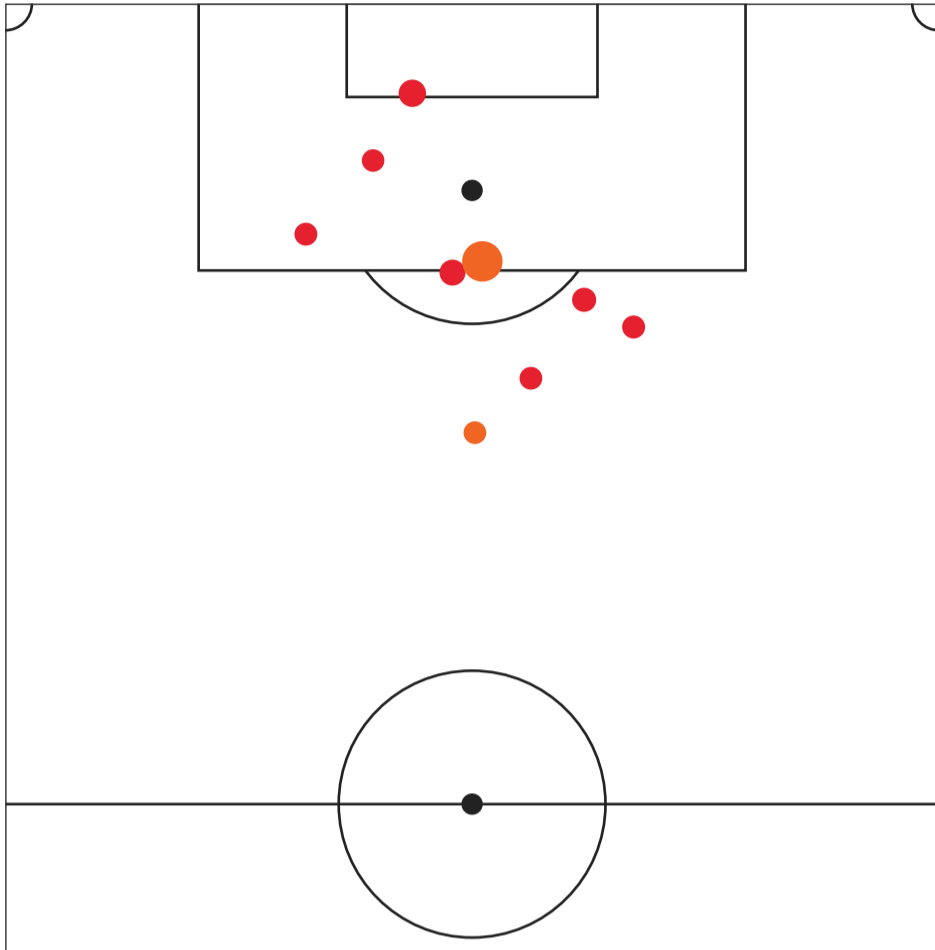

TACKLES WON	
Tierna Davidson	3
Jaelin Howell	3
Jordynn Dudley	3
Guro Reiten	2
Jess Carter	1

RECOVERIES	
Guro Reiten	8
Jaedyn Shaw	8
Ann-Katrin Berger	7
Jordynn Dudley	6
Jaelin Howell	5

EXPECTED GOALS

SEATTLE REIGN VS GOTHAM FC

Seattle Reign Expected Goals

SEATTLE REIGN XG		
#	Player	xG
13	Brittany Ratcliffe	0.36
14	Emily Mason	0.11
30	Nerilia Mondesir	0.11
8	Angharad James-Turner	0.08
11	Sofia Huerta	0.03
5	Maddie Dahlien	0.03
2	Maddie Mercado	0.02