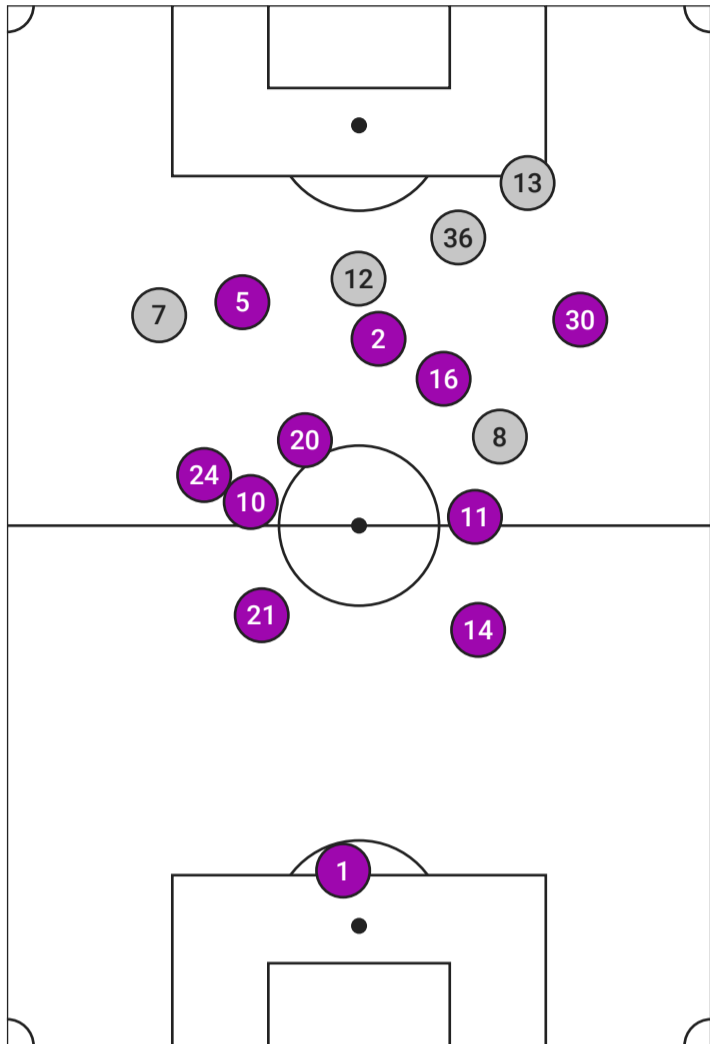

AVERAGE POSITIONS & TOUCHES

PORTLAND THORNS VS SEATTLE REIGN

Seattle Reign Average Positions & Touches

SEATTLE REIGN TOUCHES		
#	Player	Touches
21	Phoebe McClernon	95
24	Madison Curry	94
11	Sofia Huerta	88
14	Emily Mason	62
20	Sam Meza	50
5	Maddie Dahlien	43
30	Nérlia Mondésir	41
16	Ainsley McCammon	30
1	Claudia Dickey	23
8	Angharad James-Turner	23
10	Jess Fishlock	22
2	Maddie Mercado	21
13	Brittany Ratcliffe	18
36	Sofía Cedeño	14
7	Emeri Adames	13
12	Holly Ward	10