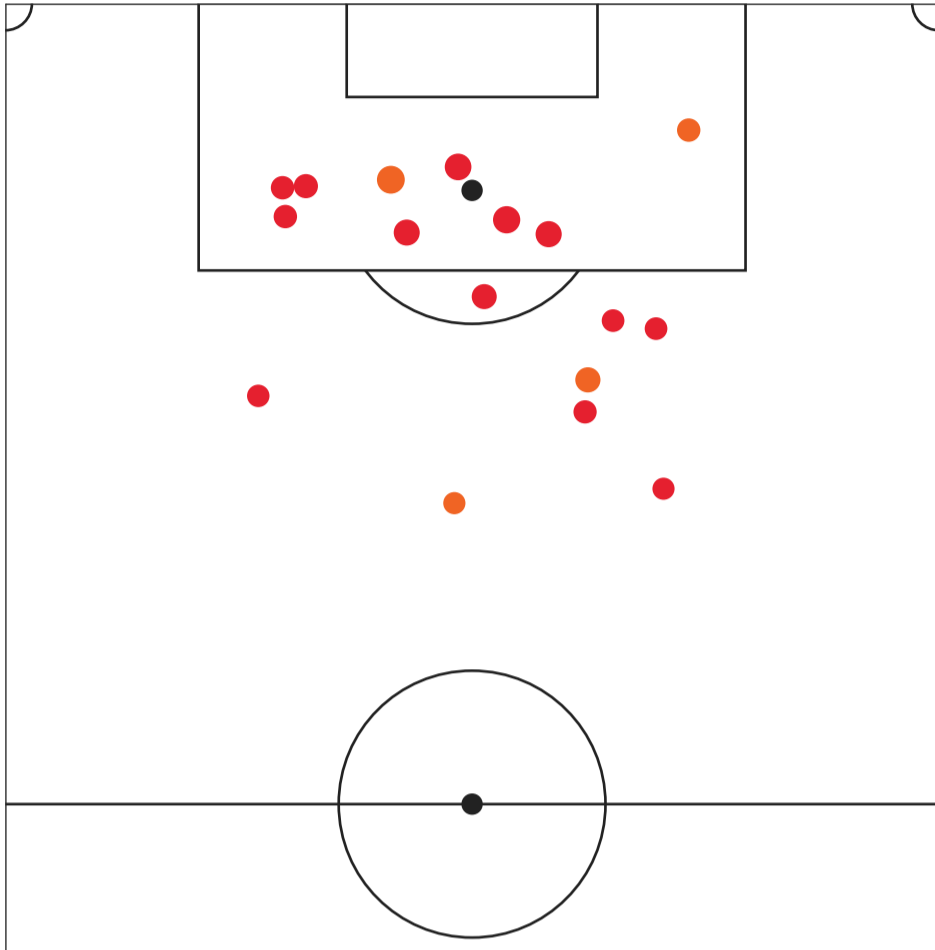

EXPECTED GOALS

PORTLAND THORNS VS SEATTLE REIGN

Seattle Reign Expected Goals

SEATTLE REIGN XG		
#	Player	xG
5	Maddie Dahlien	0.28
24	Madison Curry	0.15
16	Ainsley McCammon	0.11
20	Sam Meza	0.11
2	Maddie Mercado	0.10
11	Sofia Huerta	0.09
36	Sofía Cedeño	0.07
21	Phoebe McClernon	0.04
30	Nérilia Mondésir	0.02

○ ○ ○ Probability   ● Goal   ● On Target   ● Off Target

Note: Some shots may have been taken from the same location.