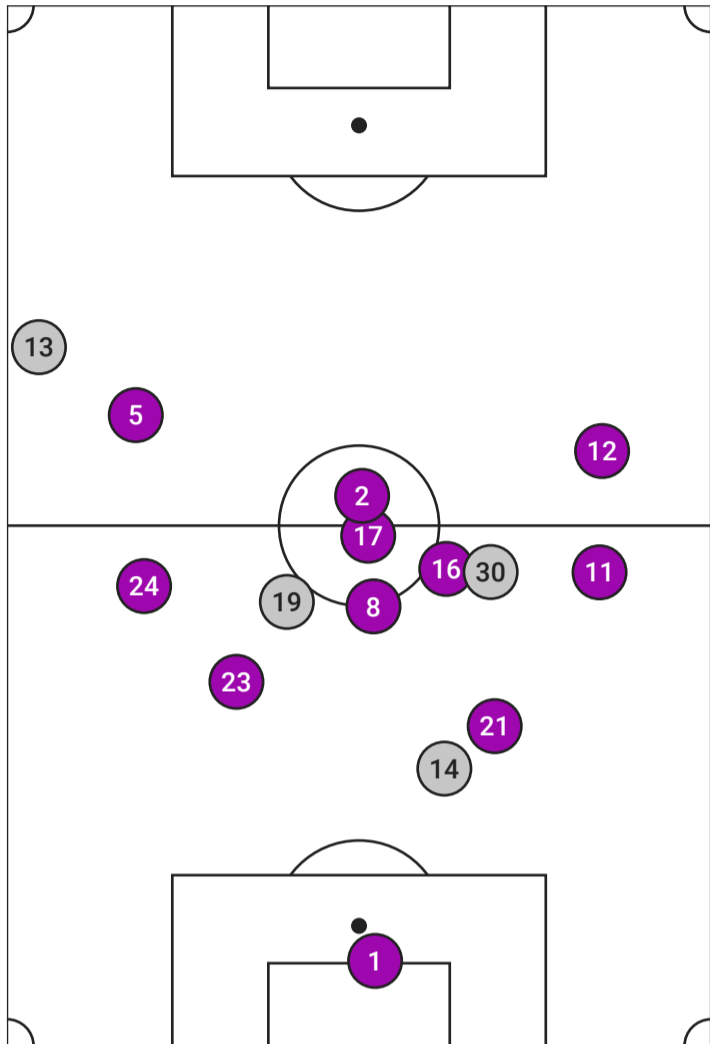

○ ○ ○ Probability ● Goal ● On Target ● Off Target

Note: Some shots may have been taken from the same location.

EXPECTED GOALS

BOSTON LEGACY VS SEATTLE REIGN

Seattle Reign Expected Goals

SEATTLE REIGN XG		
#	Player	xG
11	Sofia Huerta	0.80
5	Maddie Dahlien	0.59
12	Holly Ward	0.06
16	Ainsley McCammon	0.04
2	Maddie Mercado	0.04
17	Sally Menti	0.04
14	Emily Mason	0.02
23	Jordyn Bugg	0.02
21	Phoebe McClernon	0.02

○ ○ ○ Probability ● Goal ● On Target ● Off Target

Note: Some shots may have been taken from the same location.

AVERAGE POSITIONS & TOUCHES

BOSTON LEGACY VS SEATTLE REIGN

Boston Legacy Average Positions & Touches

AVERAGE POSITIONS & TOUCHES

BOSTON LEGACY VS SEATTLE REIGN

Seattle Reign Average Positions & Touches

SEATTLE REIGN TOUCHES		
#	Player	Touches
11	Sofia Huerta	73
16	Ainsley McCammon	63
21	Phoebe McClernon	56
8	Angharad James-Turner	54
1	Claudia Dickey	53
2	Maddie Mercado	53
24	Madison Curry	50
23	Jordyn Bugg	41
17	Sally Menti	33
5	Maddie Dahlien	29
12	Holly Ward	28
30	Nerilia Mondesir	13
14	Emily Mason	9
19	Mia Fishel	6
13	Brittany Ratcliffe	4