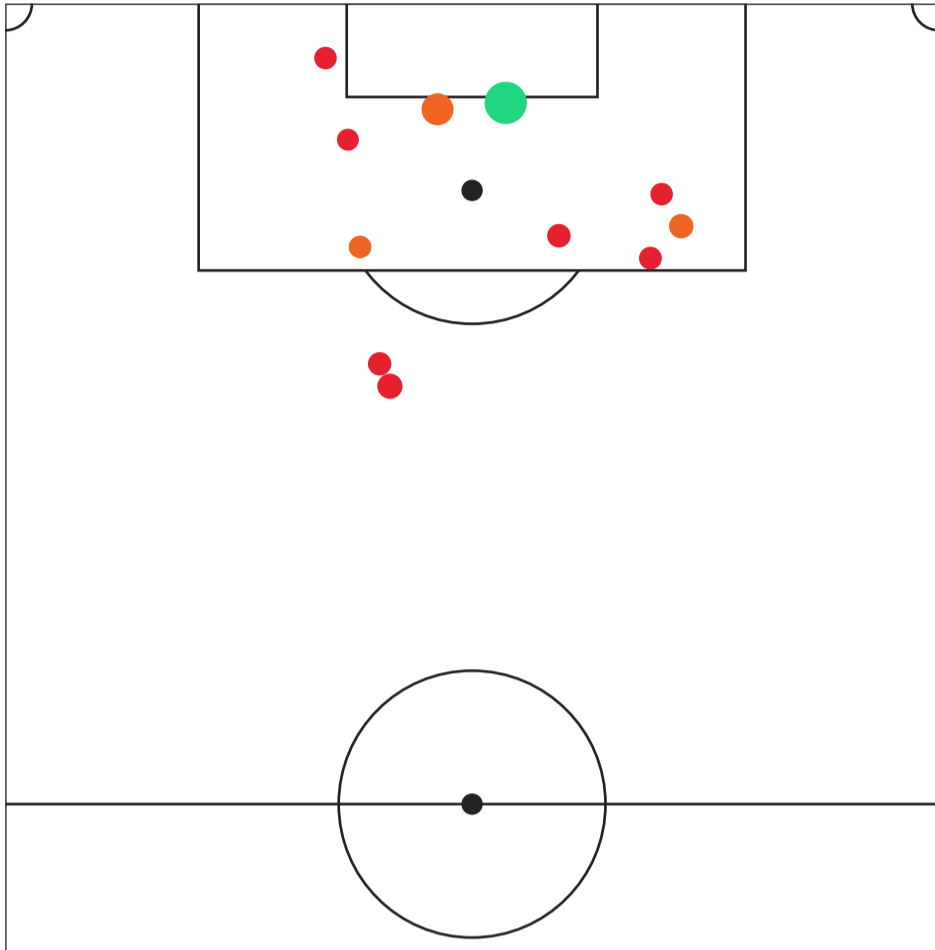

RECOVERIES	
Angharad James-Turner	11
Maddie Mercado	7
Claudia Dickey	5
Jordyn Bugg	5
Ainsley McCammon	4

EXPECTED GOALS

BOSTON LEGACY VS SEATTLE REIGN

Boston Legacy Expected Goals

BOSTON LEGACY XG		
#	Player	xG
14	Aïssata Traoré	0.85
26	Alba Caño	0.20
9	Amanda Gutierres	0.19
12	Nichelle Prince	0.12
16	Jorelyn Carabalí	0.11
5	Josefine Hasbo	0.11
6	Annie Karich	0.05
8	Sammy Smith	0.04

○ ○ ○ Probability ● Goal ● On Target ● Off Target

Note: Some shots may have been taken from the same location.

EXPECTED GOALS

BOSTON LEGACY VS SEATTLE REIGN

Seattle Reign Expected Goals

SEATTLE REIGN XG		
#	Player	xG
11	Sofia Huerta	0.80
5	Maddie Dahlien	0.59
12	Holly Ward	0.06
16	Ainsley McCammon	0.04
2	Maddie Mercado	0.04
17	Sally Menti	0.04
14	Emily Mason	0.02
23	Jordyn Bugg	0.02
21	Phoebe McClernon	0.02

○ ○ ○ Probability ● Goal ● On Target ● Off Target

Note: Some shots may have been taken from the same location.

AVERAGE POSITIONS & TOUCHES

BOSTON LEGACY VS SEATTLE REIGN

Boston Legacy Average Positions & Touches