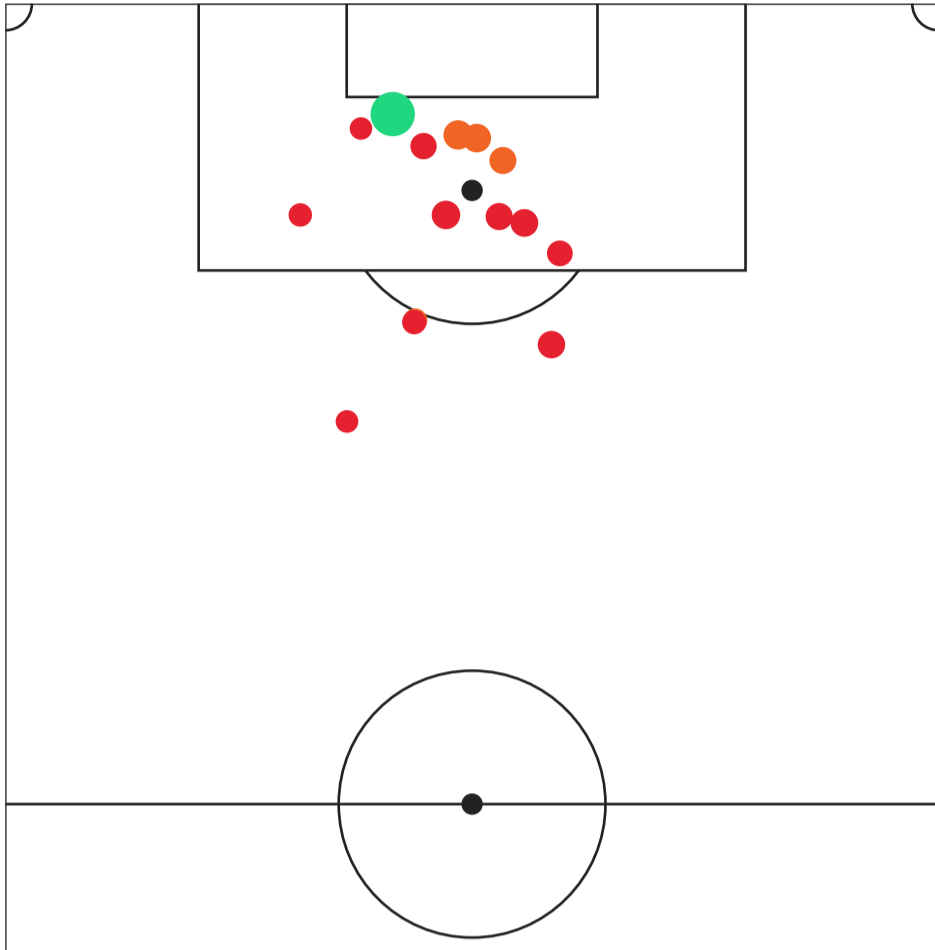

CROSSES ATTEMPTED	
Sally Menti	6
Madison Curry	3
Maddie Dahlien	3
Sofia Huerta	2
Ainsley McCammon	2

SUCCESSFUL DRIBBLES	
Sofia Huerta	1
Ainsley McCammon	1
Maddie Dahlien	1
Sally Menti	1
Holly Ward	1

TACKLES WON	
Madison Curry	2
Angharad James-Turner	2
Holly Ward	2
Sally Menti	1
Maddie Mercado	1

RECOVERIES	
Angharad James-Turner	11
Maddie Mercado	7
Claudia Dickey	5
Jordyn Bugg	5
Ainsley McCammon	4

EXPECTED GOALS

BOSTON LEGACY VS SEATTLE REIGN

Boston Legacy Expected Goals

BOSTON LEGACY XG		
#	Player	xG
14	Aïssata Traoré	0.85
26	Alba Caño	0.20
9	Amanda Gutierres	0.19
12	Nichelle Prince	0.12
16	Jorelyn Carabalí	0.11
5	Josefine Hasbo	0.11
6	Annie Karich	0.05
8	Sammy Smith	0.04

○ ○ ○ Probability ● Goal ● On Target ● Off Target

Note: Some shots may have been taken from the same location.

EXPECTED GOALS

BOSTON LEGACY VS SEATTLE REIGN

Seattle Reign Expected Goals

SEATTLE REIGN XG		
#	Player	xG
11	Sofia Huerta	0.80
5	Maddie Dahlien	0.59
12	Holly Ward	0.06
16	Ainsley McCammon	0.04
2	Maddie Mercado	0.04
17	Sally Menti	0.04
14	Emily Mason	0.02
23	Jordyn Bugg	0.02
21	Phoebe McClernon	0.02