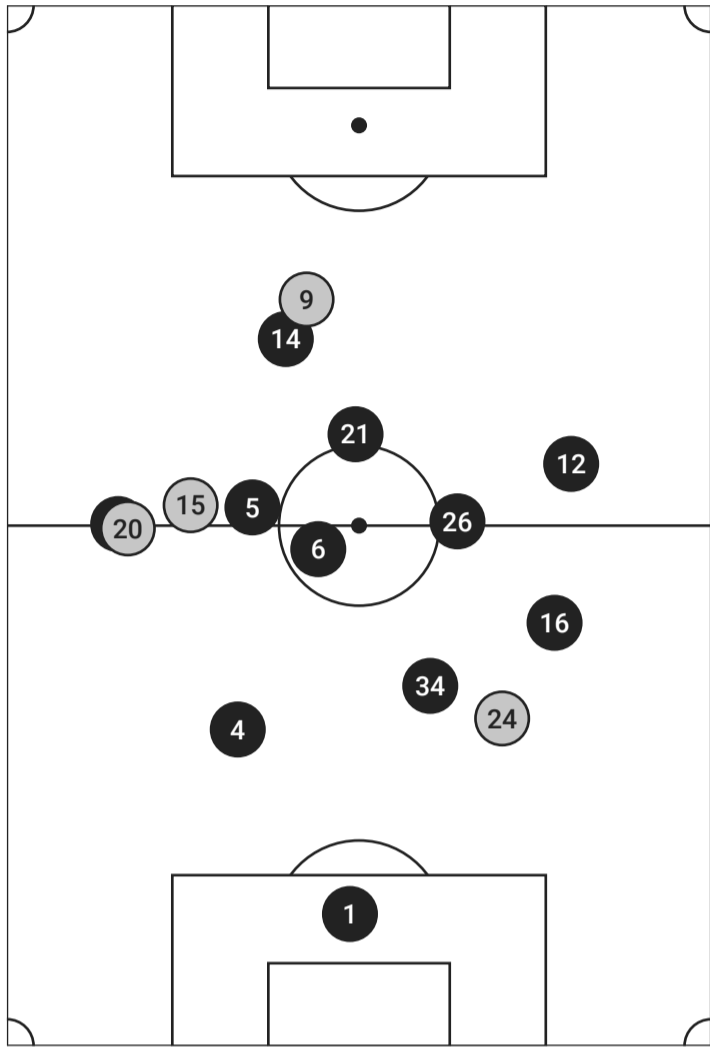

○ ○ ○ Probability ● Goal ● On Target ● Off Target

Note: Some shots may have been taken from the same location.

EXPECTED GOALS

BOSTON LEGACY VS SEATTLE REIGN

Seattle Reign Expected Goals

SEATTLE REIGN XG		
#	Player	xG
11	Sofia Huerta	0.80
5	Maddie Dahlien	0.59
12	Holly Ward	0.06
16	Ainsley McCammon	0.04
2	Maddie Mercado	0.04
17	Sally Menti	0.04
14	Emily Mason	0.02
23	Jordyn Bugg	0.02
21	Phoebe McClernon	0.02

○ ○ ○ Probability ● Goal ● On Target ● Off Target

Note: Some shots may have been taken from the same location.

AVERAGE POSITIONS & TOUCHES

BOSTON LEGACY VS SEATTLE REIGN

Boston Legacy Average Positions & Touches

AVERAGE POSITIONS & TOUCHES

BOSTON LEGACY VS SEATTLE REIGN

Seattle Reign Average Positions & Touches

SEATTLE REIGN TOUCHES		
#	Player	Touches
11	Sofia Huerta	73
16	Ainsley McCammon	63
21	Phoebe McClernon	56
8	Angharad James-Turner	54
1	Claudia Dickey	53
2	Maddie Mercado	53
24	Madison Curry	50
23	Jordyn Bugg	41
17	Sally Menti	33
5	Maddie Dahlien	29
12	Holly Ward	28
30	Nerilia Mondesir	13
14	Emily Mason	9
19	Mia Fishel	6
13	Brittany Ratcliffe	4