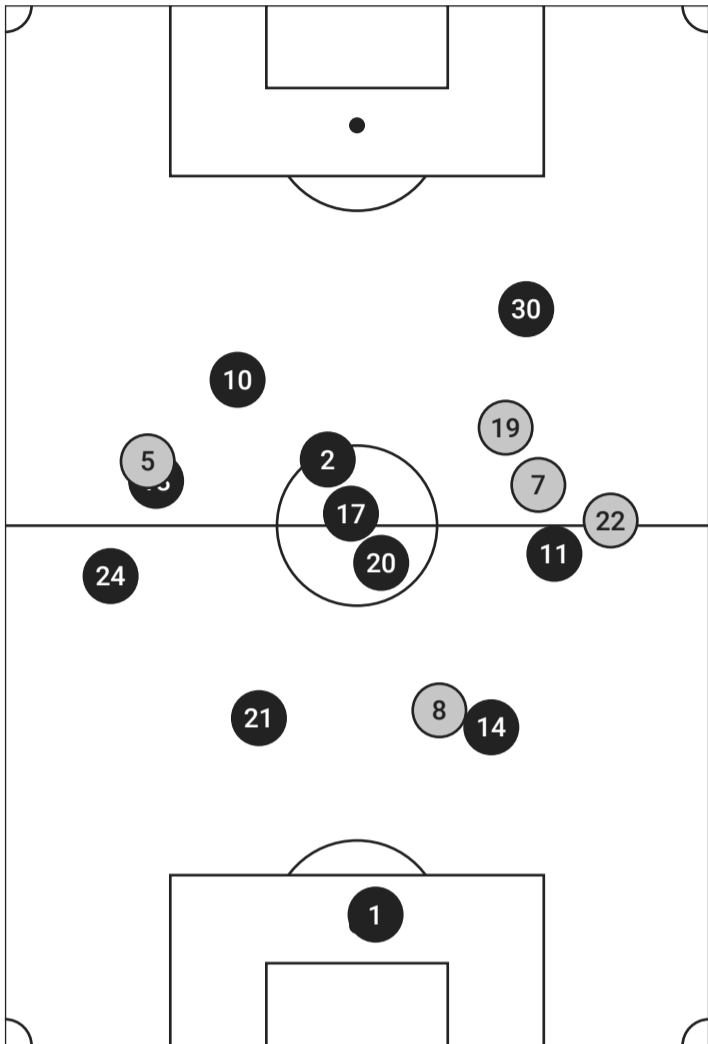

○ ○ ○ Probability ● Goal ● On Target ● Off Target

Note: Some shots may have been taken from the same location.

AVERAGE POSITIONS & TOUCHES

SEATTLE REIGN VS UTAH ROYALS

Seattle Reign Average Positions & Touches