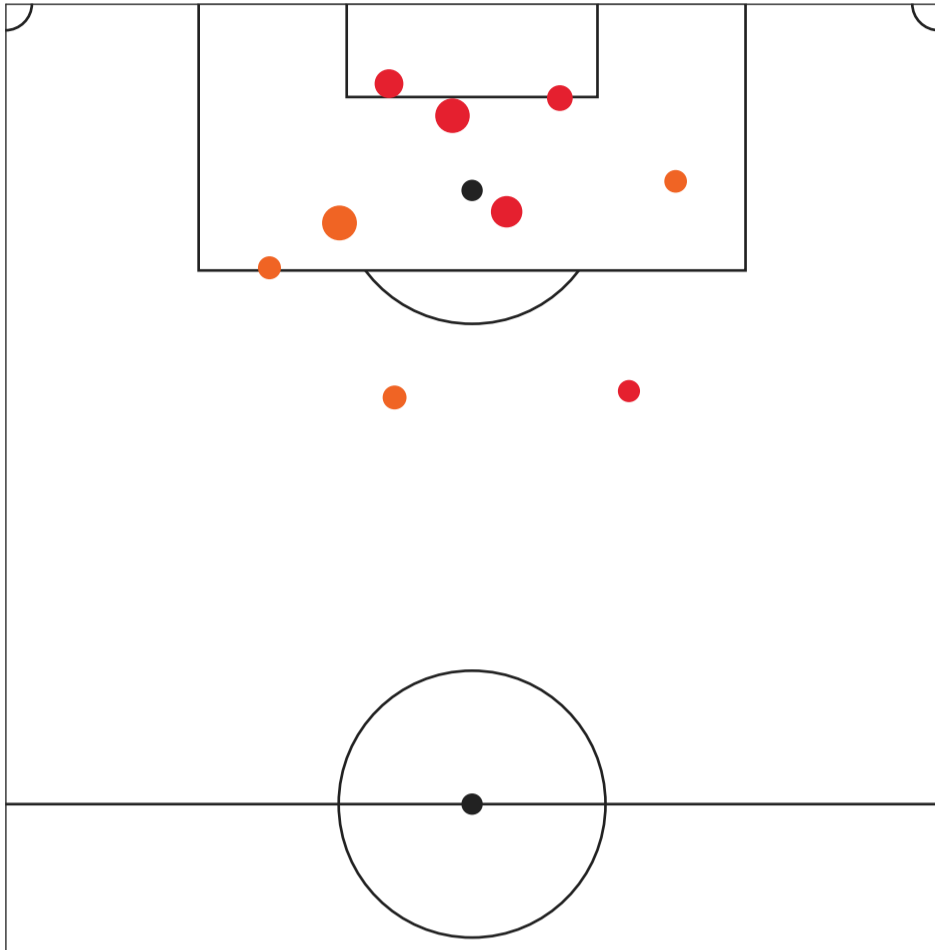

RECOVERIES	
Mina Tanaka	10
Janni Thomsen	9
Mia Justus	8
Ana Tejada	7
Narumi Miura	7

EXPECTED GOALS

SEATTLE REIGN VS UTAH ROYALS

Seattle Reign Expected Goals

SEATTLE REIGN XG		
#	Player	xG
2	Maddie Mercado	0.38
10	Jess Fishlock	0.33
13	Brittany Ratcliffe	0.25
5	Maddie Dahlien	0.03
30	Nerilia Mondesir	0.02
11	Sofia Huerta	0.01