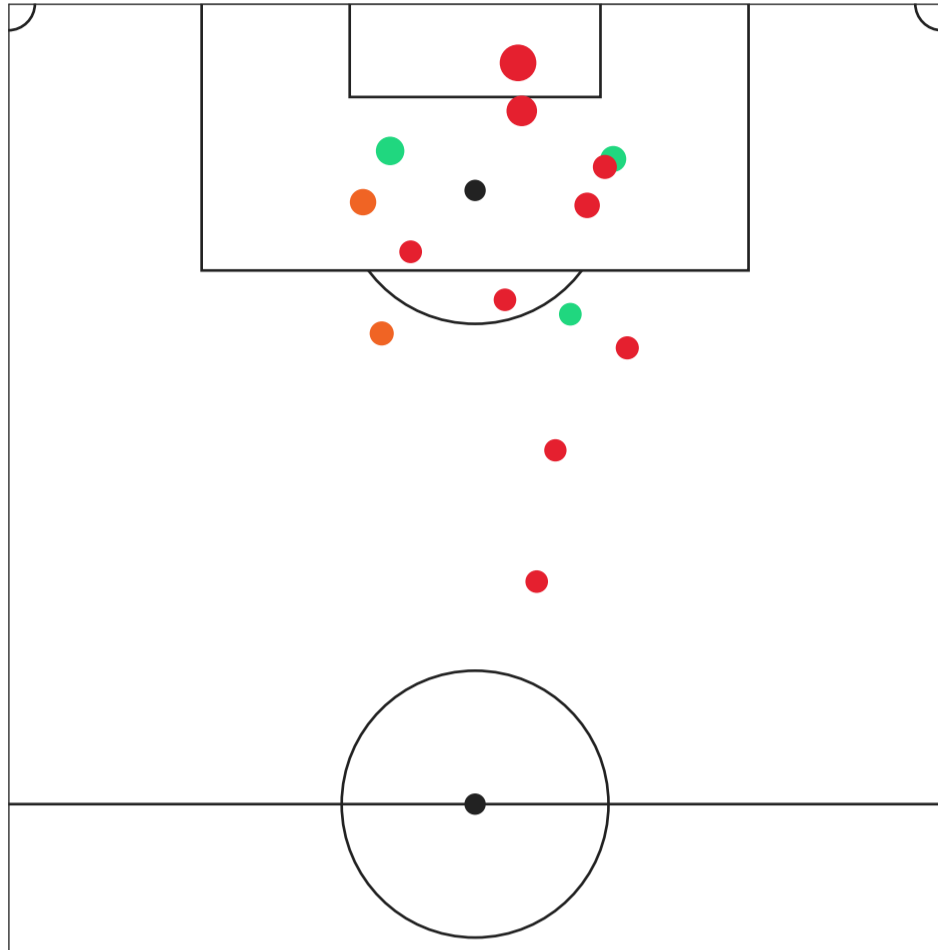

○ ○ ○ Probability ● Goal ● On Target ● Off Target

Note: Some shots may have been taken from the same location.

EXPECTED GOALS

SEATTLE REIGN VS UTAH ROYALS

Utah Royals Expected Goals

UTAH ROYALS XG		
#	Player	xG
21	Kiana Palacios	0.63
4	Paige Cronin	0.14
24	Cloé Lacasse	0.13
7	Janni Thomsen	0.08
11	Mina Tanaka	0.05
10	Narumi Miura	0.05
17	Ana Tejada	0.02

○ ○ ○ Probability ● Goal ● On Target ● Off Target

Note: Some shots may have been taken from the same location.

AVERAGE POSITIONS & TOUCHES

SEATTLE REIGN VS UTAH ROYALS

Seattle Reign Average Positions & Touches