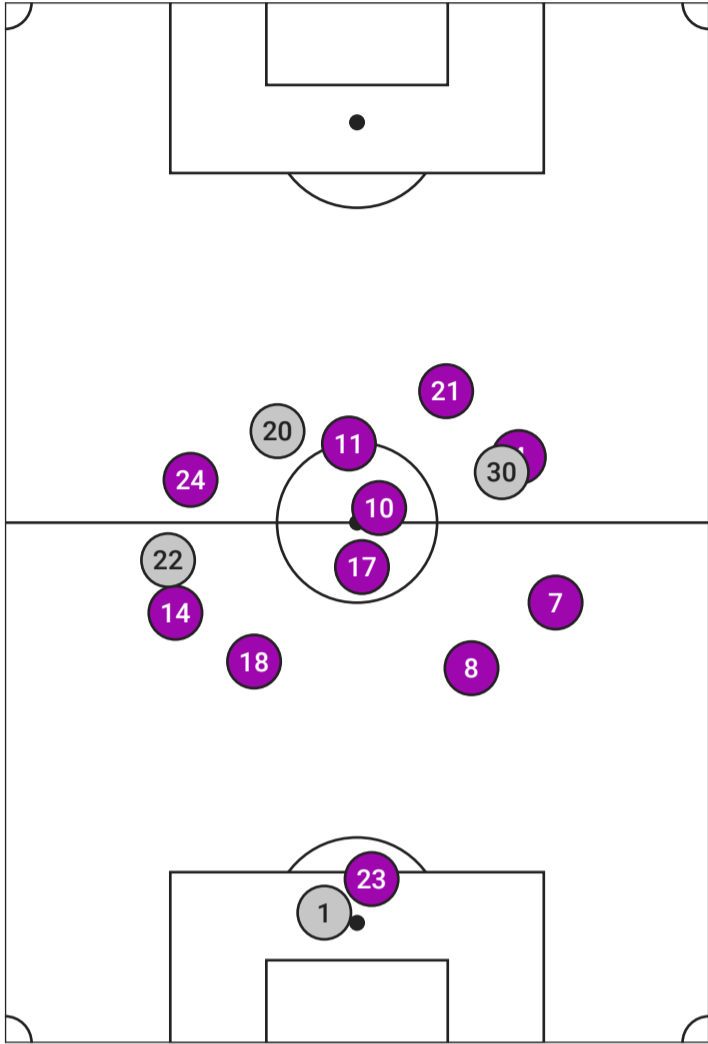

AVERAGE POSITIONS & TOUCHES

SEATTLE REIGN VS UTAH ROYALS

Utah Royals Average Positions & Touches

UTAH ROYALS TOUCHES		
#	Player	Touches
7	Janni Thomsen	66
23	Mia Justus	63
8	Kate Del Fava	59
11	Mina Tanaka	57
17	Ana Tejada	55
10	Narumi Miura	51
14	Nuria Rábano	49
18	Kaleigh Riehl	49
24	Cloé Lacasse	48
4	Paige Cronin	31
21	Kiana Palacios	26
22	Miyabi Moriya	19
20	Aria Nagai	14
30	Alexa Spaanstra	11
1	Mandy McGlynn	9