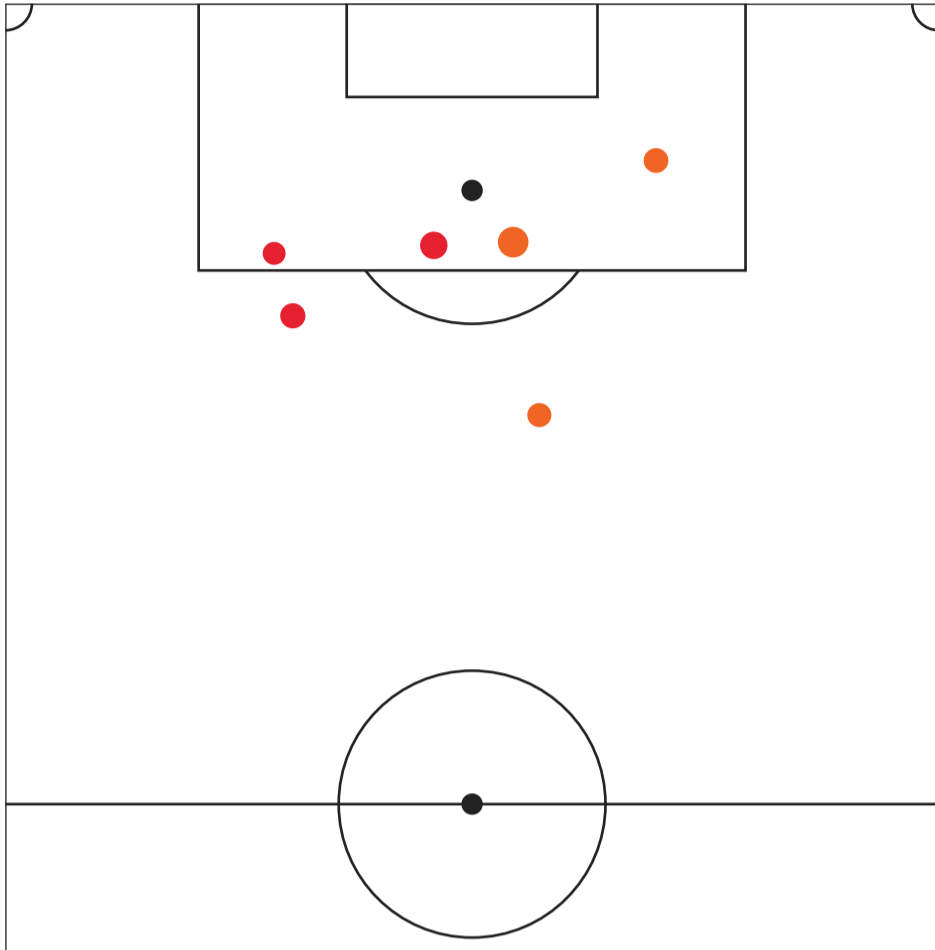

EXPECTED GOALS

SEATTLE REIGN VS KANSAS CITY CURRENT

Kansas City Current Expected Goals

KANSAS CITY CURRENT XG		
#	Player	xG
99	Debinha	0.24
21	Ally Sentnor	0.17
17	Michelle Cooper	0.06
55	Penelope Hocking	0.03

○ ○ ○ Probability   ● Goal   ● On Target   ● Off Target

Note: Some shots may have been taken from the same location.