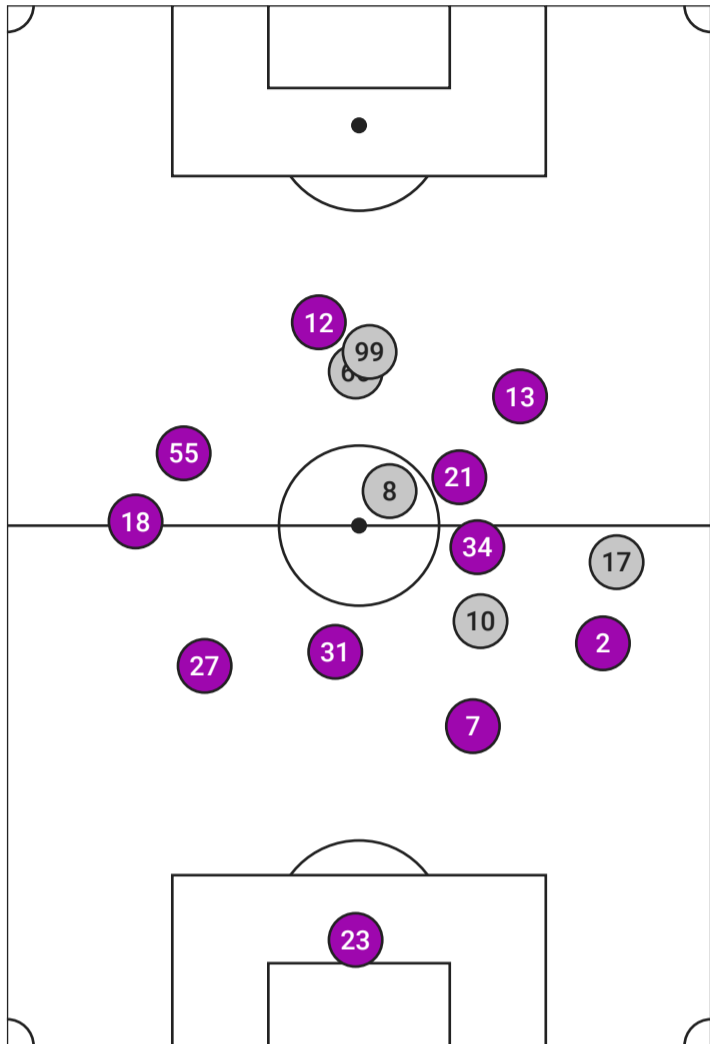

AVERAGE POSITIONS & TOUCHES

SEATTLE REIGN VS KANSAS CITY CURRENT

Kansas City Current Average Positions & Touches

KANSAS CITY CURRENT TOUCHES		
#	Player	Touches
2	Laney Rouse	76
7	Elizabeth Ball	62
27	Kayla Sharples	54
18	Izzy Rodriguez	52
31	Katie Scott	42
34	Kesley Branson	40
13	Haley Hopkins	40
21	Ally Sentnor	33
99	Debinha	28
55	Penelope Hocking	27
23	Lorena	25
10	Lo'eau LaBonta	23
12	Gianna Paul	15
17	Michelle Cooper	14
8	Croix Bethune	13
66	Kyra Carusa	4