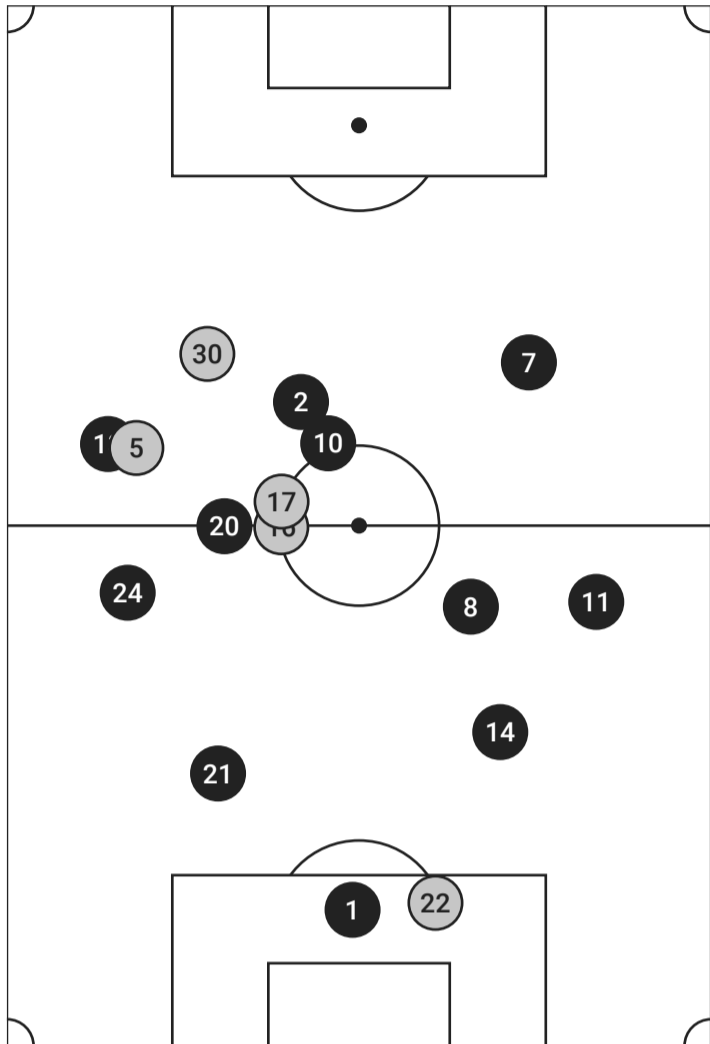

AVERAGE POSITIONS & TOUCHES

SEATTLE REIGN VS KANSAS CITY CURRENT

Seattle Reign Average Positions & Touches

SEATTLE REIGN TOUCHES		
#	Player	Touches
21	Phoebe McClernon	94
24	Madison Curry	83
1	Claudia Dickey	75
14	Emily Mason	70
11	Sofia Huerta	64
20	Sam Meza	55
8	Angharad James-Turner	42
2	Maddie Mercado	38
10	Jess Fishlock	33
7	Emeri Adames	28
17	Sally Menti	19
13	Brittany Ratcliffe	17
5	Maddie Dahlien	10
16	Ainsley McCammon	7
30	Nérilia Mondésir	7
22	Ryanne Brown	2