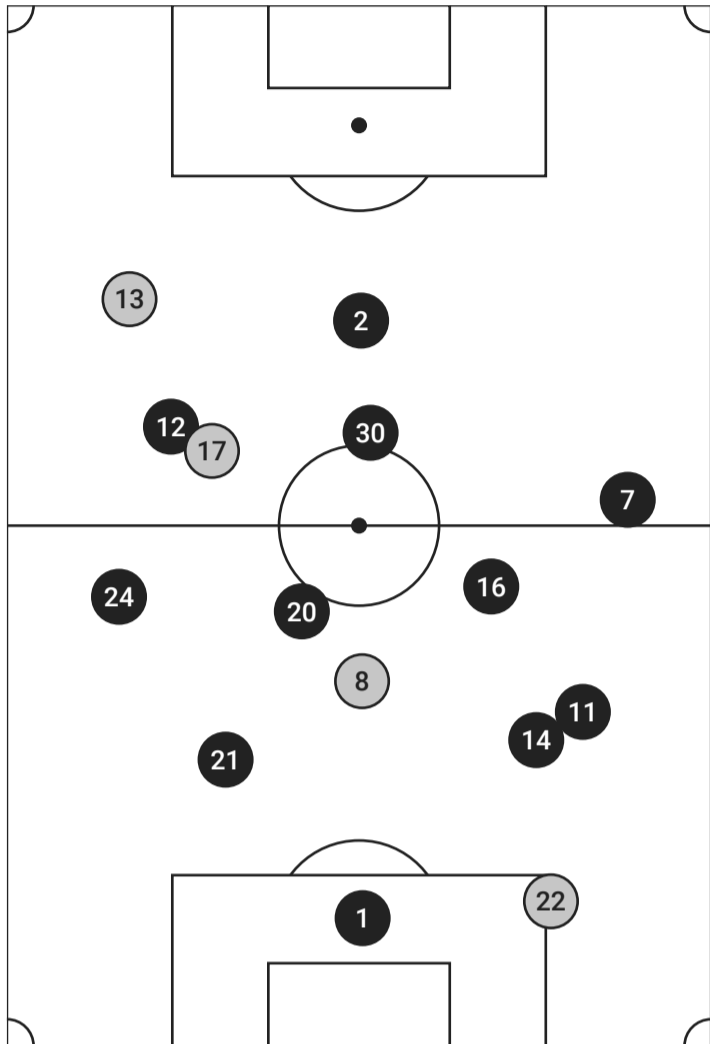

○ ○ ○ Probability ● Goal ● On Target ● Off Target

Note: Some shots may have been taken from the same location.

AVERAGE POSITIONS & TOUCHES

SEATTLE REIGN VS RACING LOUISVILLE

Seattle Reign Average Positions & Touches