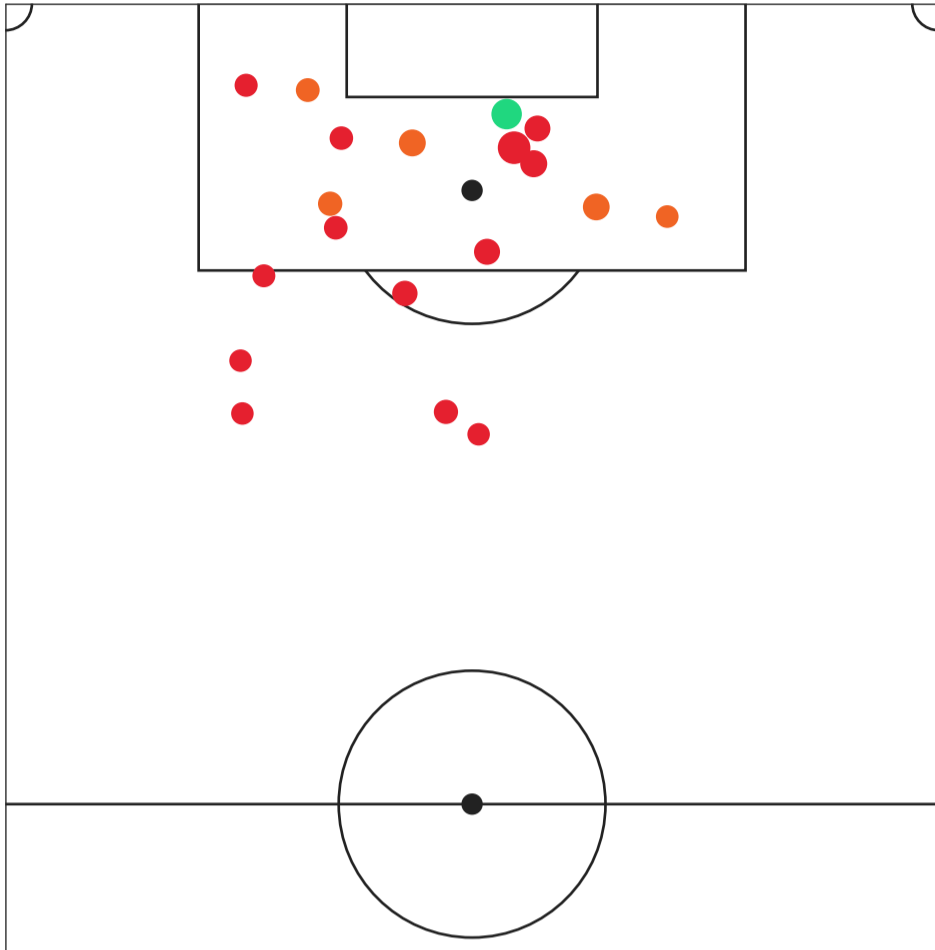

EXPECTED GOALS

SEATTLE REIGN VS RACING LOUISVILLE

Racing Louisville Expected Goals

RACING LOUISVILLE XG		
#	Player	xG
23	Macy Blackburn	0.26
6	Ella Hase	0.23
2	Lauren Milliet	0.21
42	Sarah Weber	0.18
9	Kayla Fischer	0.13
11	Taylor White	0.09
10	Macey Hodge	0.08
21	Rachel Hill	0.07
20	Katie O'Kane	0.05
8	Courtney Petersen	0.02
5	Ellie Jean	0.02

○ ○ ○ Probability   ● Goal   ● On Target   ● Off Target

Note: Some shots may have been taken from the same location.