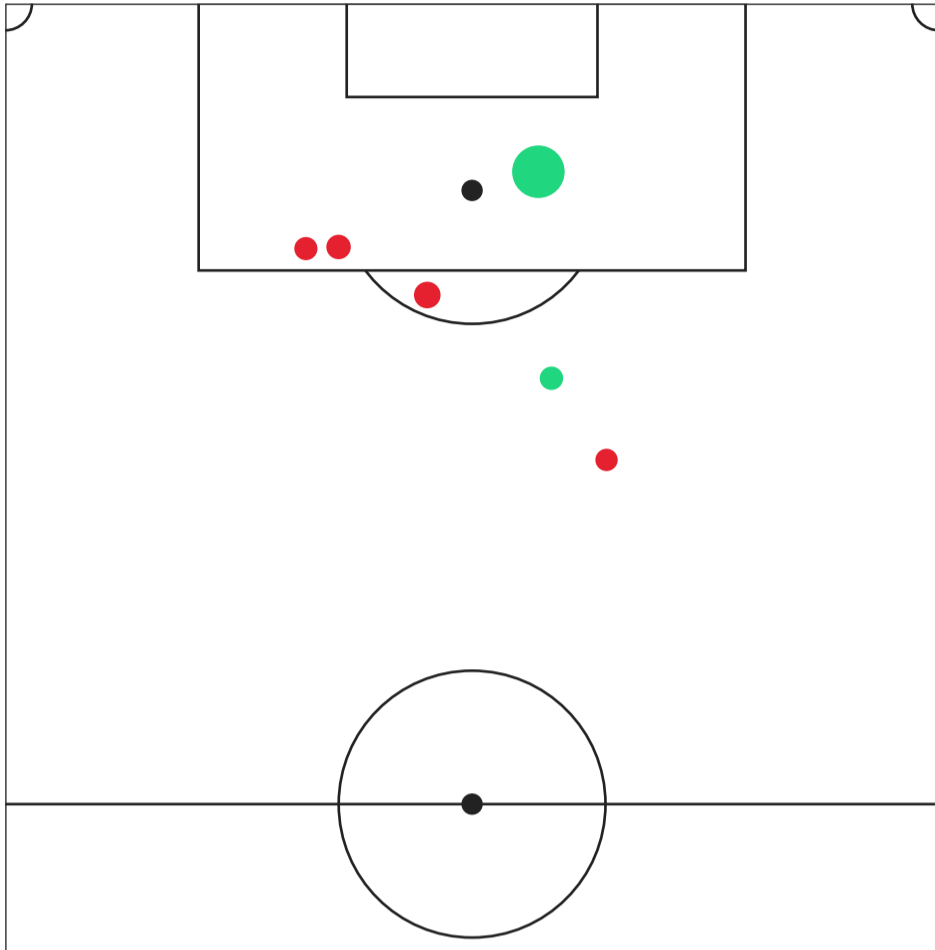

EXPECTED GOALS

SEATTLE REIGN VS RACING LOUISVILLE

Seattle Reign Expected Goals

SEATTLE REIGN XG		
#	Player	xG
30	Nérlia Mondésir	0.68
2	Maddie Mercado	0.07
13	Brittany Ratcliffe	0.06
7	Emeri Adames	0.02

○ ○ ○ Probability ● Goal ● On Target ● Off Target