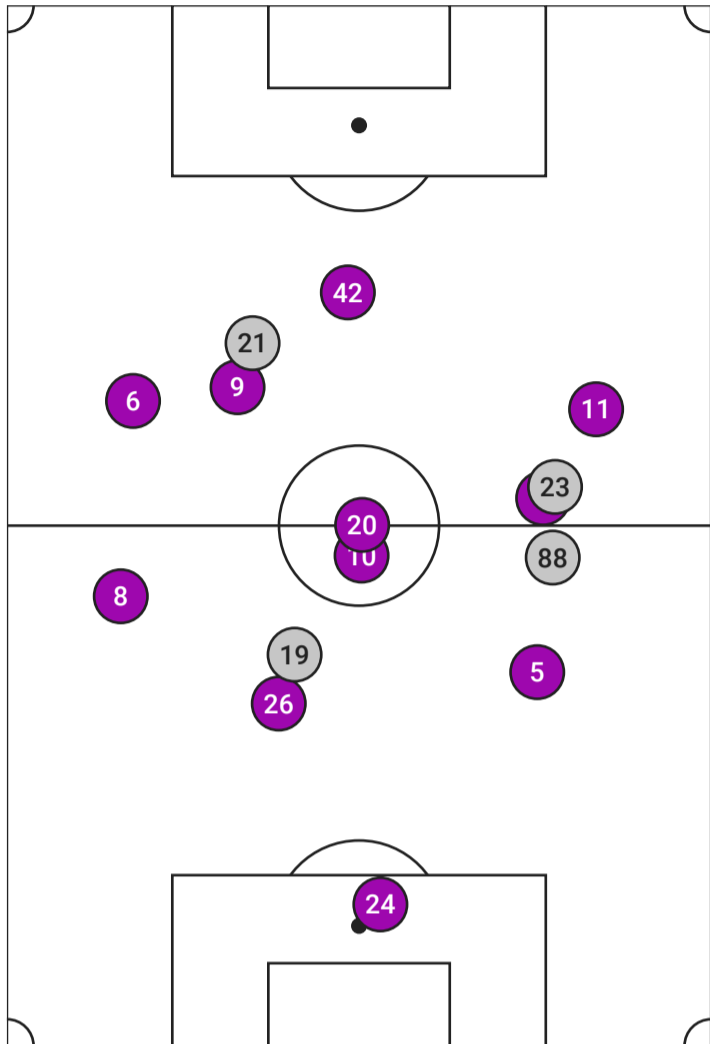

AVERAGE POSITIONS & TOUCHES

SEATTLE REIGN VS RACING LOUISVILLE

Racing Louisville Average Positions & Touches

RACING LOUISVILLE TOUCHES		
#	Player	Touches
5	Ellie Jean	66
2	Lauren Milliet	66
26	Taylor Flint	60
8	Courtney Petersen	58
20	Katie O'Kane	51
10	Macey Hodge	35
6	Ella Hase	31
9	Kayla Fischer	30
24	Jordyn Bloomer	28
42	Sarah Weber	24
88	Audrey McKeen	18
11	Taylor White	15
21	Rachel Hill	9
23	Macy Blackburn	7
19	Avery Ciorbu	5