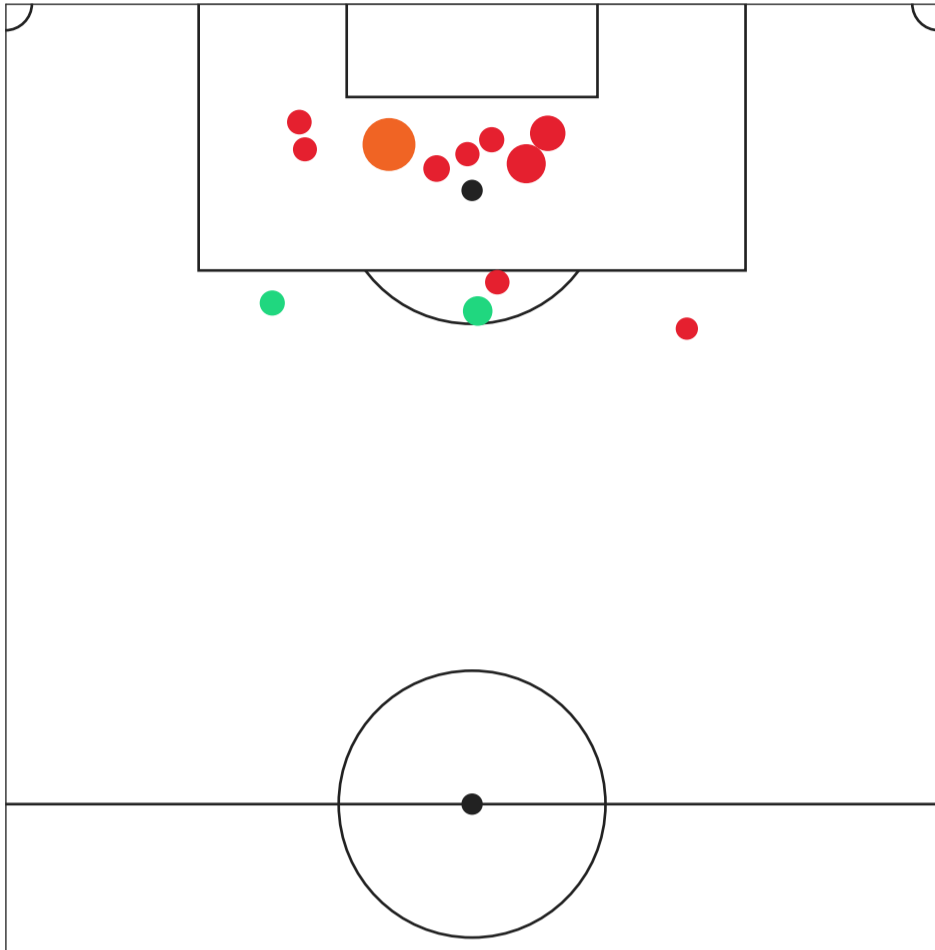

RECOVERIES	
Phoebe McClernon	9
Sofia Huerta	7
Claudia Dickey	6
Jordyn Bugg	6
Angharad James-Turner	5

EXPECTED GOALS

WASHINGTON SPIRIT VS SEATTLE REIGN

Washington Spirit Expected Goals

WASHINGTON SPIRIT XG		
#	Player	xG
19	Rosemonde Kouassi	0.59
17	Hal Hershfelt	0.49
27	Sofia Cantore	0.26
2	Trinity Rodman	0.11
11	Claudia Martínez	0.10
10	Leicy Santos	0.09
12	Andi Sullivan	0.07
13	Lucia Di Guglielmo	0.06
5	Élisabeth Tsé	0.05

○ ○ ○ Probability ● Goal ● On Target ● Off Target

Note: Some shots may have been taken from the same location.

EXPECTED GOALS

WASHINGTON SPIRIT VS SEATTLE REIGN

Seattle Reign Expected Goals

SEATTLE REIGN XG		
#	Player	xG
17	Sally Menti	0.33
2	Maddie Mercado	0.06
7	Emeri Adames	0.05
8	Angharad James-Turner	0.05
16	Ainsley McCammon	0.05