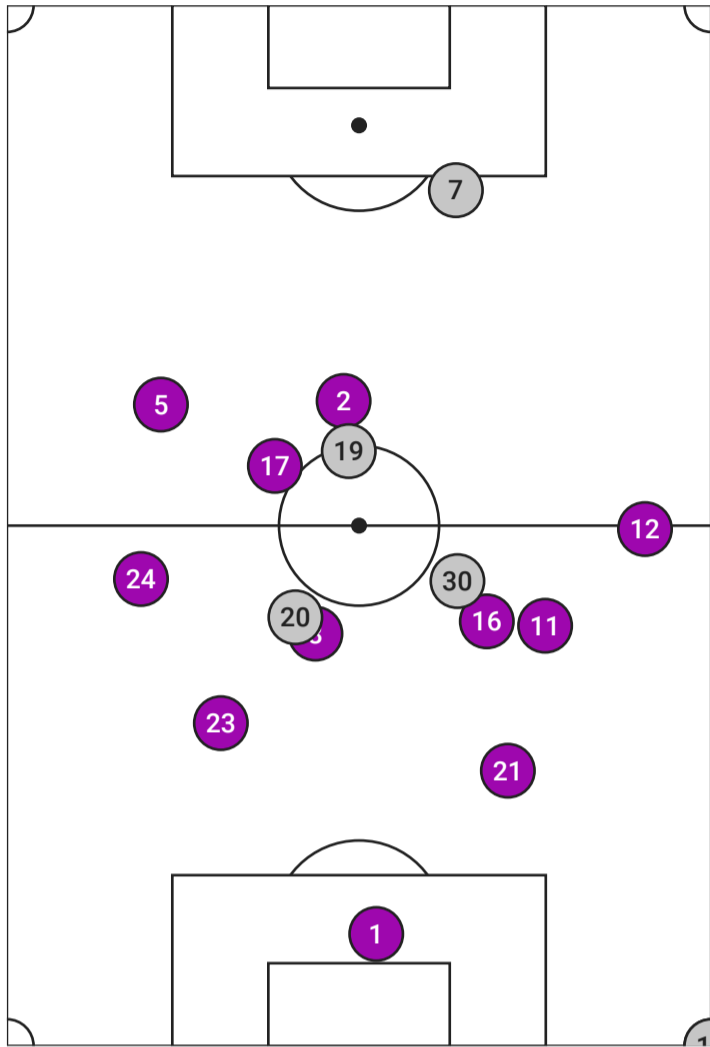

○ ○ ○ Probability ● Goal ● On Target ● Off Target

Note: Some shots may have been taken from the same location.

EXPECTED GOALS

WASHINGTON SPIRIT VS SEATTLE REIGN

Seattle Reign Expected Goals

SEATTLE REIGN XG		
#	Player	xG
17	Sally Menti	0.33
2	Maddie Mercado	0.06
7	Emeri Adames	0.05
8	Angharad James-Turner	0.05
16	Ainsley McCammon	0.05

○ ○ ○ Probability ● Goal ● On Target ● Off Target

Note: Some shots may have been taken from the same location.

AVERAGE POSITIONS & TOUCHES

WASHINGTON SPIRIT VS SEATTLE REIGN

Washington Spirit Average Positions & Touches

AVERAGE POSITIONS & TOUCHES

WASHINGTON SPIRIT VS SEATTLE REIGN

Seattle Reign Average Positions & Touches

SEATTLE REIGN TOUCHES		
#	Player	Touches
23	Jordyn Bugg	89
21	Phoebe McClernon	84
11	Sofia Huerta	66
24	Madison Curry	58
1	Claudia Dickey	52
8	Angharad James-Turner	38
20	Sam Meza	38
2	Maddie Mercado	32
5	Maddie Dahlien	30
17	Sally Menti	26
16	Ainsley McCammon	25
30	Nerilia Mondesir	22
12	Holly Ward	14
7	Emeri Adames	5
19	Mia Fishel	5