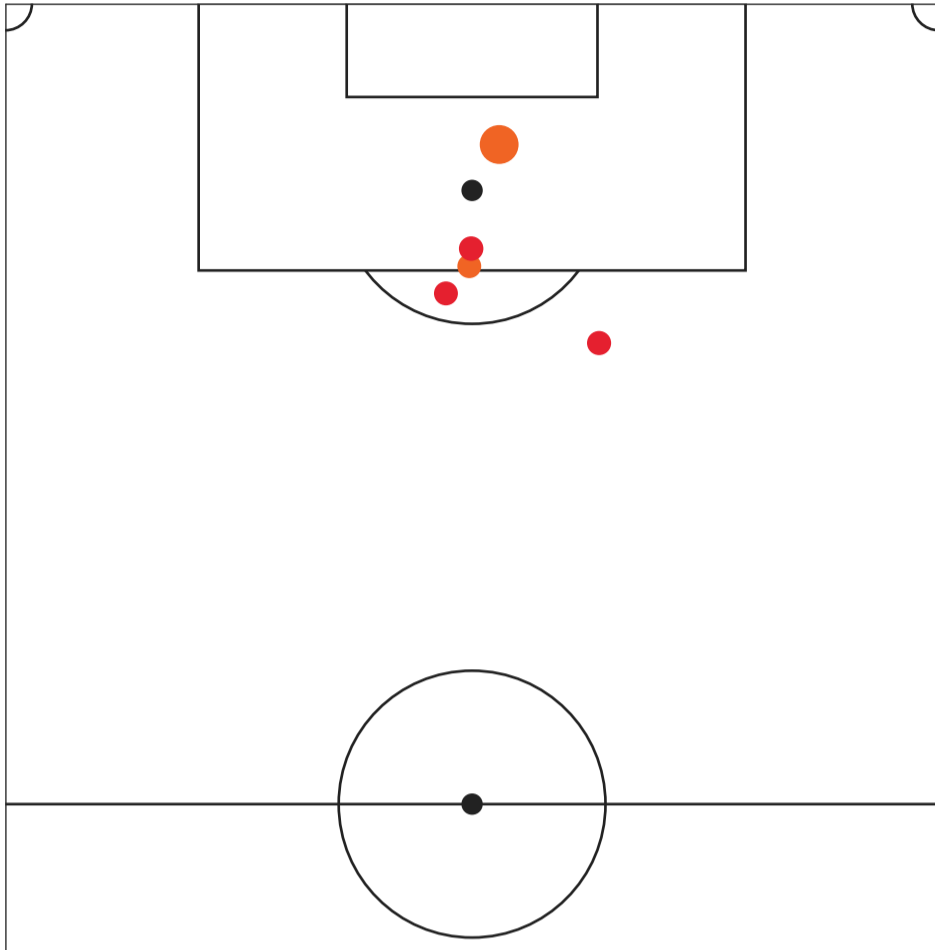

RECOVERIES	
Phoebe McClernon	9
Sofia Huerta	7
Claudia Dickey	6
Jordyn Bugg	6
Angharad James-Turner	5

EXPECTED GOALS

WASHINGTON SPIRIT VS SEATTLE REIGN

Washington Spirit Expected Goals

WASHINGTON SPIRIT XG		
#	Player	xG
19	Rosemonde Kouassi	0.59
17	Hal Hershfelt	0.49
27	Sofia Cantore	0.26
2	Trinity Rodman	0.11
11	Claudia Martínez	0.10
10	Leicy Santos	0.09
12	Andi Sullivan	0.07
13	Lucia Di Guglielmo	0.06
5	Élisabeth Tsé	0.05

○ ○ ○ Probability ● Goal ● On Target ● Off Target

Note: Some shots may have been taken from the same location.

EXPECTED GOALS

WASHINGTON SPIRIT VS SEATTLE REIGN

Seattle Reign Expected Goals

SEATTLE REIGN XG		
#	Player	xG
17	Sally Menti	0.33
2	Maddie Mercado	0.06
7	Emeri Adames	0.05
8	Angharad James-Turner	0.05
16	Ainsley McCammon	0.05

○ ○ ○ Probability ● Goal ● On Target ● Off Target

Note: Some shots may have been taken from the same location.

AVERAGE POSITIONS & TOUCHES

WASHINGTON SPIRIT VS SEATTLE REIGN

Washington Spirit Average Positions & Touches