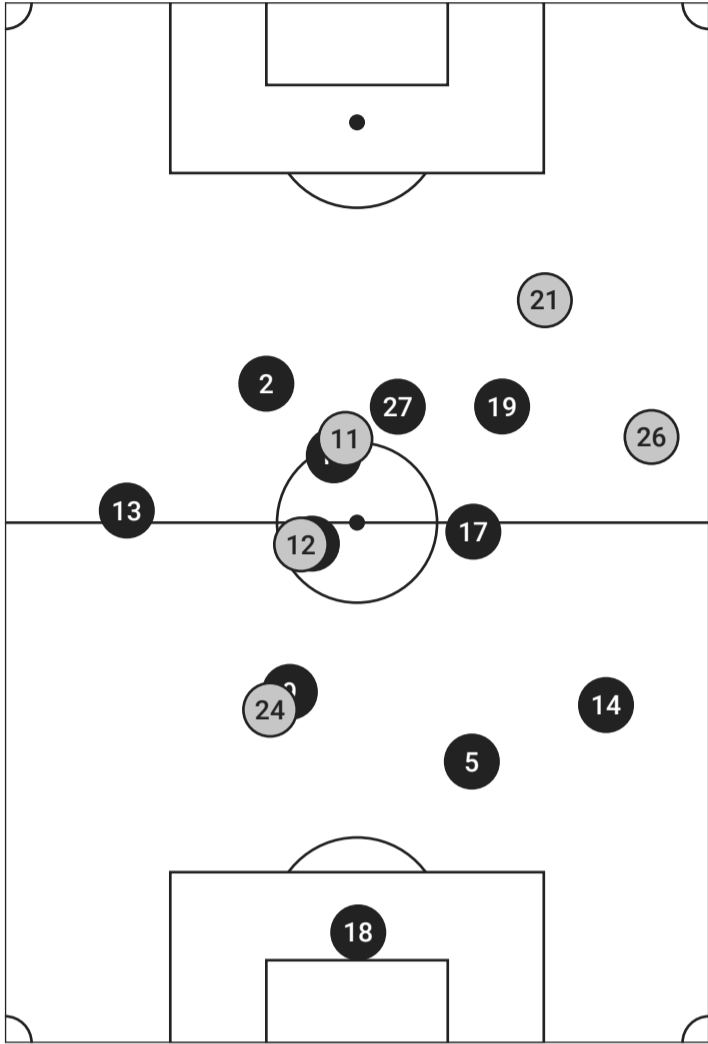

○ ○ ○ Probability ● Goal ● On Target ● Off Target

Note: Some shots may have been taken from the same location.

EXPECTED GOALS

WASHINGTON SPIRIT VS SEATTLE REIGN

Seattle Reign Expected Goals

SEATTLE REIGN XG		
#	Player	xG
17	Sally Menti	0.33
2	Maddie Mercado	0.06
7	Emeri Adames	0.05
8	Angharad James-Turner	0.05
16	Ainsley McCammon	0.05

○ ○ ○ Probability ● Goal ● On Target ● Off Target

Note: Some shots may have been taken from the same location.

AVERAGE POSITIONS & TOUCHES

WASHINGTON SPIRIT VS SEATTLE REIGN

Washington Spirit Average Positions & Touches

AVERAGE POSITIONS & TOUCHES

WASHINGTON SPIRIT VS SEATTLE REIGN

Seattle Reign Average Positions & Touches

SEATTLE REIGN TOUCHES		
#	Player	Touches
23	Jordyn Bugg	89
21	Phoebe McClernon	84
11	Sofia Huerta	66
24	Madison Curry	58
1	Claudia Dickey	52
8	Angharad James-Turner	38
20	Sam Meza	38
2	Maddie Mercado	32
5	Maddie Dahlien	30
17	Sally Menti	26
16	Ainsley McCammon	25
30	Nerilia Mondesir	22
12	Holly Ward	14
7	Emeri Adames	5
19	Mia Fishel	5